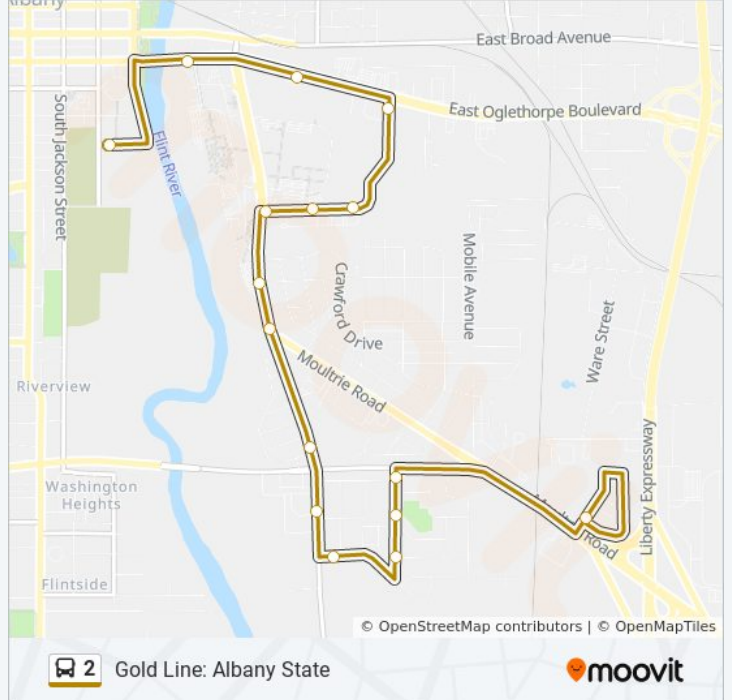

Gold Line: Albany State

Get The App

The 2 bus line (Gold Line: Albany State) has 2 routes. For regular weekdays, their operation hours are:

(1) : 5:45 AM - 6:45 PM(2) : 5:58 AM - 6:58 PM

Use the Moovit App to find the closest 2 bus station near you and find out when is the next 2 bus arriving.

Direction:

17 stops

[VIEW LINE SCHEDULE](#)

- Red Line
- Gold Line
- E Oglethorpe Blvd / College Dr
- E Oglethorpe@ Kia Of Albany
- Sands Dr / E Oglethorpe Blvd
- Sands Dr./Wild Pines II
- Sands Dr./Wild Pines
- Sands Dr / Radium Springs Rd
- Radium Springs Rd / Mitchell Ave
- Radium Springs Rd/ College Dr.
- Radium Springs Rd / Porter Ln
- Radium Springs Rd / Radium Crossings
- Patrol Dr / Hudson Ln
- Vick St / Edward Dr
- Vick St./ Bill Miller Center
- Vick St / Sunset Ln
- Oakgrove Center

2 bus Info

Direction:

Stops: 17

Trip Duration: 13 min

Line Summary:

Direction:

19 stops

[VIEW LINE SCHEDULE](#)

- Oakgrove Center
- Mobile Ave @ Baby World
- Mobile Ave / Wingate Ave
- Mobile Ave / Amsterdam Ln
- Mitchell Ave / Seedling St
- Mitchell Ave / Frotscher St
- Mitchell Ave / Rood St
- Rood St / Bobbitt Dr
- Crawford Dr / South St
- Crawford Dr / Lynn Ln
- Crawford Dr / Mitchell Ave
- Mitchell Ave / Mercedes St
- Mitchell Ave / Radium Springs Rd
- Radium Springs Rd/ Sands Dr.
- Albany State
- Radium Spring Rd. / Joseph Holley
- W Broad Ave@Chamber Of Commerce
- W Broad Ave / S Jackson St