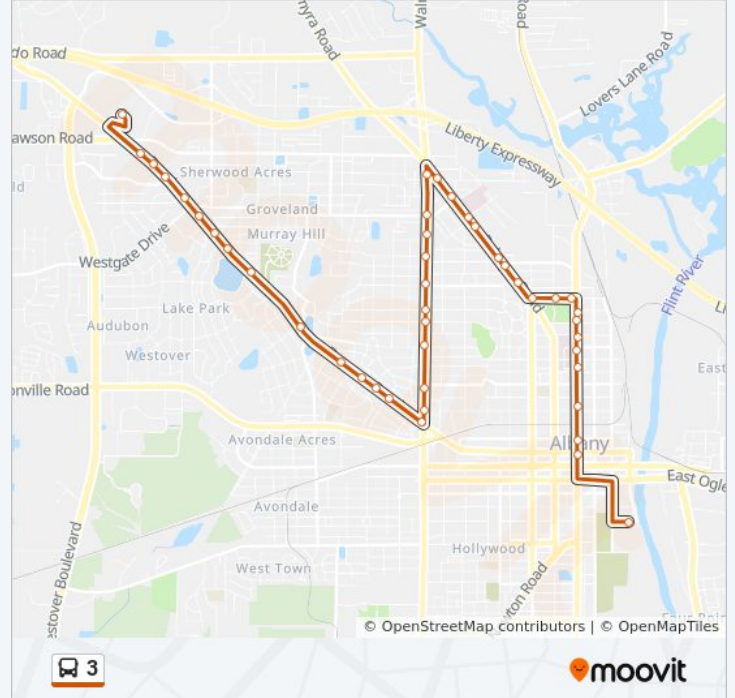

Direction:

18 stops

[VIEW LINE SCHEDULE](#)

Albany Mall
Old Dawson Rd / Lafayette Plaza Dr
Old Dawson Rd / Cross Station
Dawson Rd / Meredyth Dr
Dawson Rd / Westgate Dr
Dawson Rd / Lake Park Dr
Dawson Rd / Lullwater Rd
Dawson Rd / Robinhood Rd
Dawson Rd / E Edgewater Dr
Dawson Rd / N Magnolia St
Dawson Rd @ Merry Acres
Dawson Rd / Baldwin Dr
Dawson Rd / Maryland Dr
Dawson Rd / Lucille St
Dawson Rd / Slappey Blvd
Pine Ave / 700 Block Of Pine Ave
N Jefferson St / W Broad Ave
Orange Line

Orange Line

N Jefferson St/ Pine Ave

N Jefferson St / Flint Ave

N Jefferson St / W Residence Ave

N Jefferson St / W 2nd Ave

N Jefferson St / 3rd Ave W

N Jefferson St / 4th Ave

N Jefferson St / 5th Ave

Dawson Rd. / Benjamin Ave.

Dawson Rd / Lucille St

Dawson Rd / Maryland Dr.

Dawson Rd / Baldwin Dr

Dawson Rd @ American Red Cross

Dawson Rd / Valley Rd

Dawson Rd @ Shoreham Apt

Dawson Rd / Robinhood Rd

Dawson Rd / 12th Ave

Dawson Rd./Whispering Pines Rd

Dawson Rd@ Village Green Plaza

Dawson Rd@ Westwind Apt

Dawson Rd. @ Northwest Library

Dawson Rd. @ Kmart

Albany Mall

3 bus time schedules and route maps are available in an offline PDF at moovitapp.com. Use the [Moovit App](#) to see live bus times, train schedule or subway schedule, and step-by-step directions for all public transit in Albany, GA.