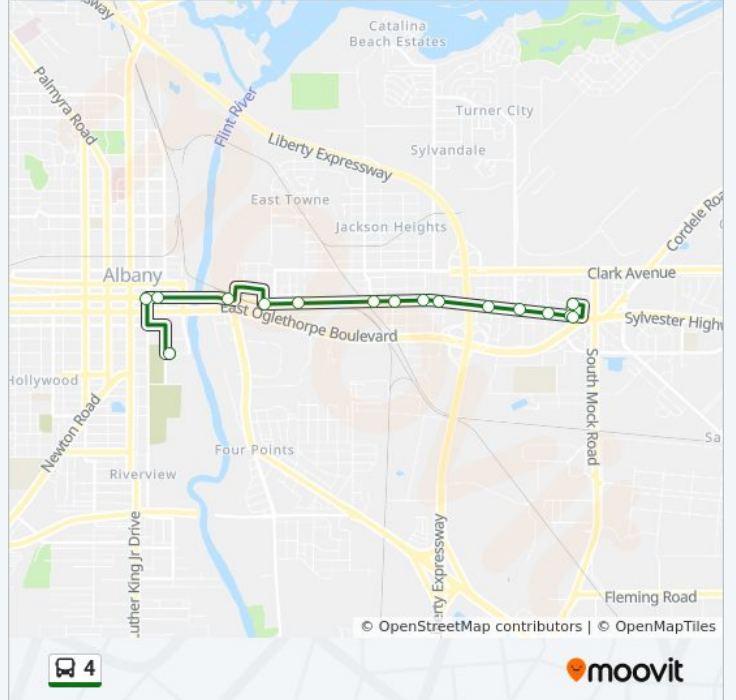

4 bus time schedules and route maps are available in an offline PDF at moovitapp.com. Use the [Moovit App](#) to see live bus times, train schedule or subway schedule, and step-by-step directions for all public transit in Albany, GA.

[About Moovit](#) • [MaaS Solutions](#) • [Supported Countries](#) • [Mooviter Community](#)

© 2024 Moovit - All Rights Reserved

Check Live Arrival Times