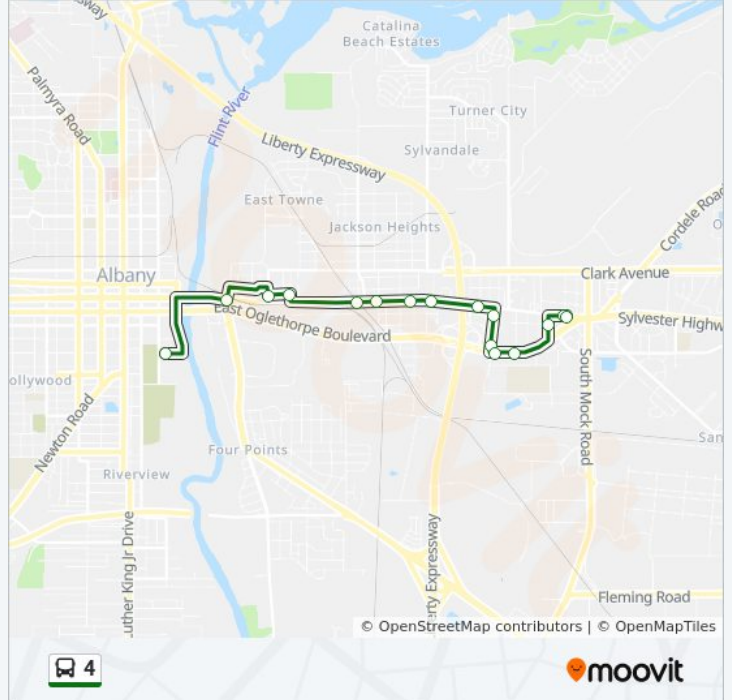

Direction:

16 stops

[VIEW LINE SCHEDULE](#)

Green Line

E Broad Ave / S Broadway St

Merritt St / Wheeler Ave

Wheeler Ave / Adkins St

E Broad Ave / Old Blaylock Ln

E Broad Ave / N Central St

E Broad Ave / S Cason St

E Broad Ave / Nona St

E Broad Ave / Adelyn Rd

Thornton Dr. / Kieve Ave

Thornton Dr / E Oglethorpe Blvd

E Oglethorpe Blvd @ Waffle House

E Oglethorpe Blvd / Long John Silver

Loftus Dr / Keystone Ave

E Broad Ave / Acorn St

E Broad @ Picnsav

4 bus Time Schedule

Route Timetable:

Sunday	Not Operational
Monday	5:15 AM - 7:45 PM
Tuesday	5:15 AM - 7:45 PM
Wednesday	5:15 AM - 7:45 PM
Thursday	5:15 AM - 7:45 PM
Friday	5:15 AM - 7:45 PM
Saturday	6:15 AM - 7:45 PM

4 bus Info

Direction:

Stops: 16

Trip Duration: 15 min

Line Summary:

Direction:

16 stops

[VIEW LINE SCHEDULE](#)