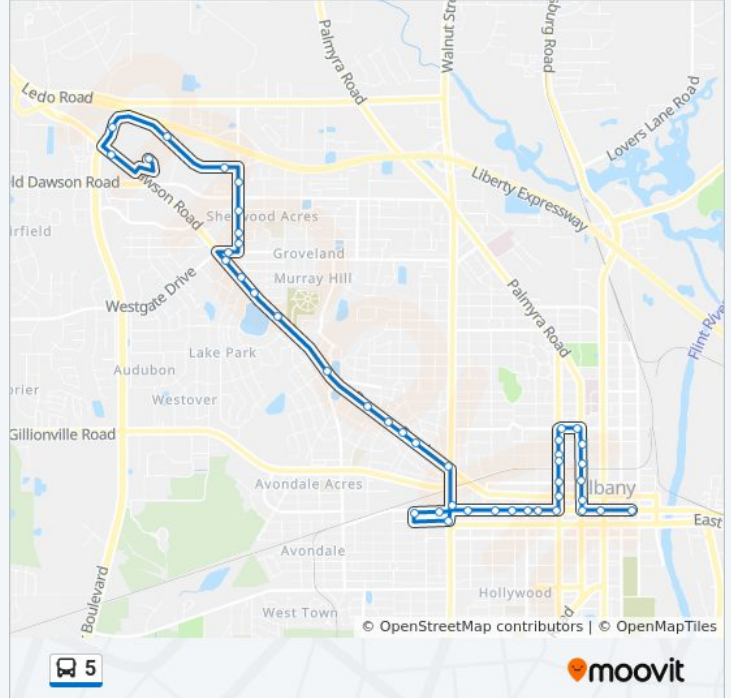

5 bus Info

Direction:

Stops: 29

Trip Duration: 21 min

Line Summary:

W Broad Ave @ Bob White Rental
 W Broad Ave/ S Davis St
 W Broad Ave / S Madison St
 W Broad Ave./ Monroe St
 W Broad Ave @ Suntrust Bank
 W Broad Ave / S Jackson St
 Albany Transit Center

5 bus Info

Direction:

Stops: 44

Trip Duration: 36 min

Line Summary:

W Broad Ave / S Harding St

W Broad Ave / S Cleveland St

Oglethorpe Ave / N Slappey Blvd

Dawson Rd / Valley Rd

Dawson Rd @ Shoreham Apt

Dawson Rd / Robinhood Rd

Dawson Rd / 12th Ave

Dawson Rd./Whispering Pines Rd

Whispering Pines Rd@ Walgreens

Nottingham Way / Whitehall Ct

Nottingham Way / Cascade Ln

Nottingham Way / Gail Ave

Nottingham Way / Friar Tuck Ln

N Westover Blvd / Nottingham Way

N Westover Blvd/ 1027 N Westover Blvd

N Westover Blvd @ Outback Steak House

Dawson Rd @ Ruby Tuesday's

Albany Mall

5 bus time schedules and route maps are available in an offline PDF at moovitapp.com. Use the [Moovit App](#) to see live bus times, train schedule or subway schedule, and step-by-step directions for all public transit in Albany, GA.