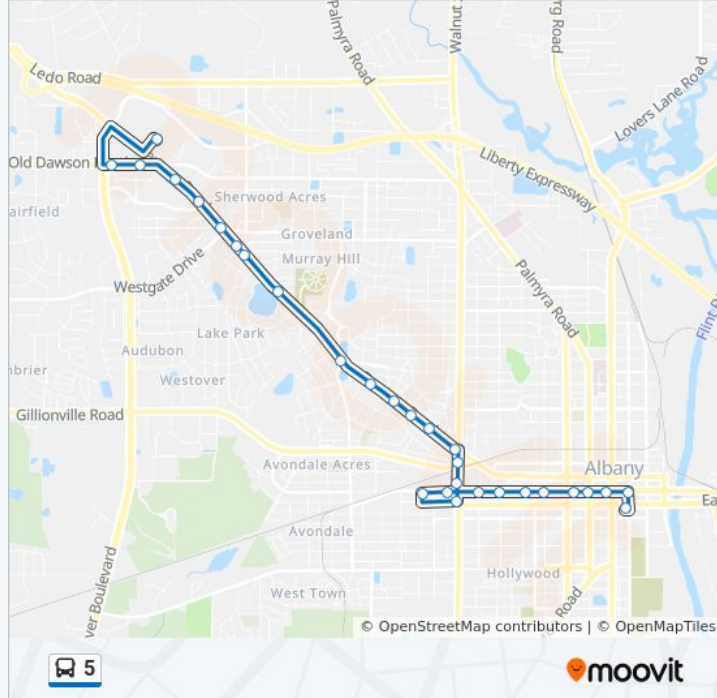

Direction:

29 stops

[VIEW LINE SCHEDULE](#)

- Albany Mall
- Old Dawson Rd / Lafayette Plaza Dr
- Old Dawson Rd / Cross Station
- Dawson Rd @ Firestone
- Dawson Rd / Meredyth Dr
- Dawson Rd / Westgate Dr
- Dawson Rd / Lake Park Dr
- Dawson Rd / Lullwater Rd
- Dawson Rd / E Edgewater Dr
- Dawson Rd / N Magnolia St
- Dawson Rd @ Merry Acres
- Dawson Rd / Baldwin Dr
- Dawson Rd / Maryland Dr
- Dawson Rd / Lucille St
- Dawson Rd / Slappey Blvd
- N Slappey Blvd / Gillionville Rd
- N Slappey Blvd.@ Brooks Plaza
- Oglethorpe Ave / N Slappey Blvd
- Willow St / W Broad Ave
- W Broad Ave./ Aacsb
- W Broad Ave / S Cleveland St
- W Broad Ave / S Harding St

5 bus Info

Direction:

Stops: 29

Trip Duration: 21 min

Line Summary:

W Broad Ave @ Bob White Rental
 W Broad Ave/ S Davis St
 W Broad Ave / S Madison St
 W Broad Ave./ Monroe St
 W Broad Ave @ Suntrust Bank
 W Broad Ave / S Jackson St
 Albany Transit Center

Direction:

44 stops

[VIEW LINE SCHEDULE](#)

W Broad Ave@Chamber Of Commerce
 N Jefferson St / W Broad Ave
 W Broad Ave / N Monroe St
 Monroe St / Pine Ave.
 Monroe St. / Flint Ave.
 Monroe St. / Roosevelt
 N Monroe St / W Tift Ave
 W Society Ave / Park Pl
 Society Ave./ Madison St.
 N Madison St / W Tift Ave
 S Madison St./ Residence
 N Madison St / Roosevelt Aly
 N Madison St / Flint Ave
 N Madison St / Pine Ave
 W Broad Ave/N Madison St
 W Broad Ave / N Davis St
 W Broad Ave / Bryon Rd
 W Broad Ave / S Mckinley St

5 bus Info

Direction:

Stops: 44

Trip Duration: 36 min

Line Summary:

W Broad Ave / S Harding St

W Broad Ave / S Cleveland St

Oglethorpe Ave / N Slappey Blvd