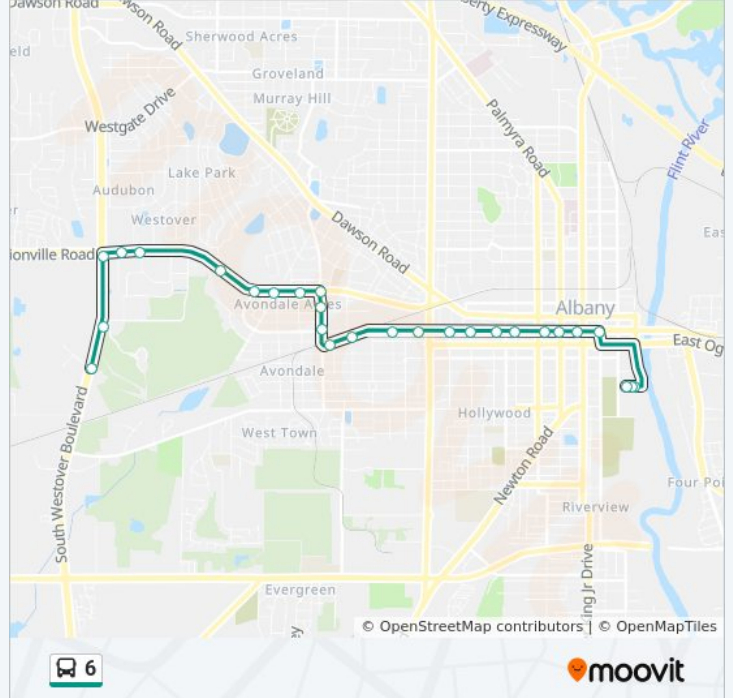

**Direction:**

27 stops

[VIEW LINE SCHEDULE](#)

- S Westover Blvd @ Kingdom Hall
- S Westover Blvd/ Collegiate Dr.
- N Westover Blvd/Gillionville Rd
- Gillionville Rd / Logan Ct
- Gillionville Rd @ Asu West Campus
- Gillionville Rd @ College Park Apt
- Gillionville Rd / W Broad Ave
- Gillionville Rd / N Ingleside Dr.
- Gillionville Rd / N Shadowlawn Dr
- Gillionville Rd. / Magnolia St.
- N Magnolia St / Greenvale Rd
- N Magnolia St /W Broad Ave.
- W Broad Ave / Bay St
- W Broad Ave / Baldwin Dr
- W Broad Ave / Willow St
- W Broad Ave./ Aacsb
- W Broad Ave / S Cleveland St
- W Broad Ave / S Harding St
- W Broad Ave @ Bob White Rental
- W Broad Ave/ S Davis St
- W Broad Ave / S Madison St
- W Broad Ave./ Monroe St

**6 bus Info**

**Direction:**

**Stops:** 27

**Trip Duration:** 17 min

**Line Summary:**

W Broad Ave @ Suntrust Bank

W Broad Ave / S Jackson St

Orange Line

Blue Line

Gray Line

**Direction:**

22 stops

[VIEW LINE SCHEDULE](#)

Highland Ave./ Westbrook Ave.

Highland Ave / S Madison St

Highland Ave / S Davis St

Highland Ave / S Van Buren St

Highland Ave / S Harding St

Highland Ave / S Cleveland St

Highland Ave / S Slappey Blvd

Oglethorpe Ave / N Slappey Blvd

Willow St / W Broad Ave

W Broad Ave / Baldwin Dr

W Broad Ave / S Magnolia St