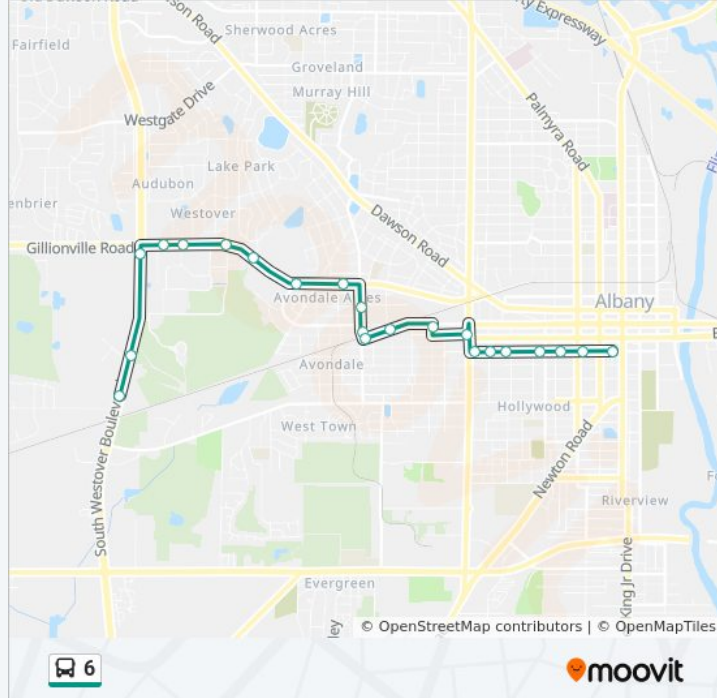

**Direction:**

27 stops

[VIEW LINE SCHEDULE](#)

- S Westover Blvd @ Kingdom Hall
- S Westover Blvd/ Collegiate Dr.
- N Westover Blvd/Gillionville Rd
- Gillionville Rd / Logan Ct
- Gillionville Rd @ Asu West Campus
- Gillionville Rd @ College Park Apt
- Gillionville Rd / W Broad Ave
- Gillionville Rd / N Ingleside Dr.
- Gillionville Rd / N Shadowlawn Dr
- Gillionville Rd. / Magnolia St.
- N Magnolia St / Greenvale Rd
- N Magnolia St /W Broad Ave.
- W Broad Ave / Bay St
- W Broad Ave / Baldwin Dr
- W Broad Ave / Willow St
- W Broad Ave./ Aacsb
- W Broad Ave / S Cleveland St
- W Broad Ave / S Harding St
- W Broad Ave @ Bob White Rental
- W Broad Ave/ S Davis St
- W Broad Ave / S Madison St
- W Broad Ave./ Monroe St

Highland Ave / S Van Buren St

Highland Ave / S Harding St

Highland Ave / S Cleveland St

Highland Ave / S Slappey Blvd

Oglethorpe Ave / N Slappey Blvd

Willow St / W Broad Ave

W Broad Ave / Baldwin Dr

W Broad Ave / S Magnolia St

**6 bus Info**

**Direction:**

**Stops: 22**

**Trip Duration: 14 min**

**Line Summary:**

Gillionville Rd @ Glover Dental

S Westover Blvd / Gillionville Rd

S Westover Blvd/ S Upland Ct

S Westover Blvd @ Westover Place Apt.

6 bus time schedules and route maps are available in an offline PDF at [moovitapp.com](https://moovitapp.com). Use the [Moovit App](#) to see live bus times, train schedule or subway schedule, and step-by-step directions for all public transit in Albany, GA.