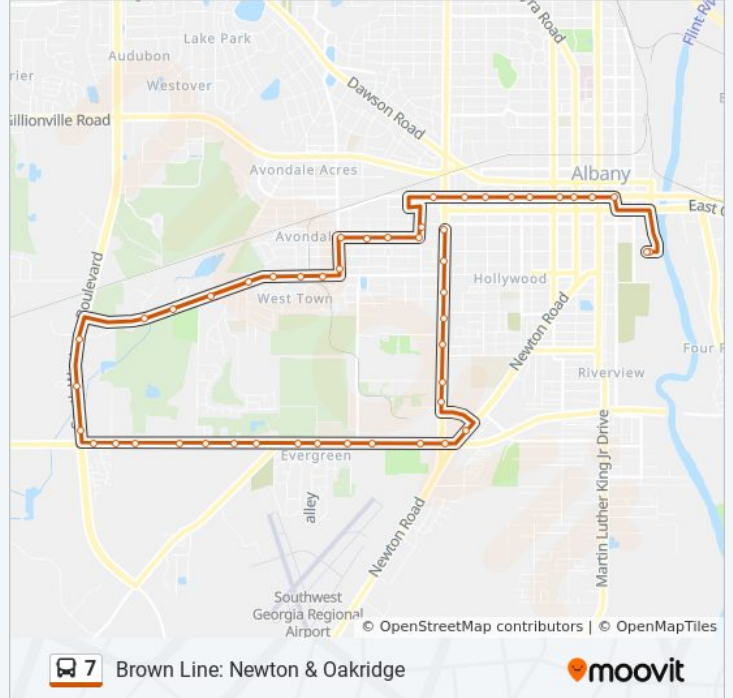

7 bus Info
Direction:
Stops: 48
Trip Duration: 41 min
Line Summary:

- S Slappey Blvd / Highland Ave
- S Slappey Blvd / Avalon Ave
- S Slappey Blvd / W Waddell Ave
- S Slappey Blvd @ Mcdonal's
- S Slappey Blvd @ Post Office
- S Slappey Blvd / Industry Ave
- S Slappey Blvd / Lowe Rd
- Newton Rd / Lowe Rd
- W Oakridge Dr/S Slappey Blvd
- W Oakridge Dr. @ Master Foods
- W Oakridge Dr/Westtown Rd
- W Oakridge Dr / Westtown Rd
- W Oakridge Dr @ Alice Coachman School
- W Oakridge Dr / Oxford Rd
- W Oakridge Dr.@ Humane Society
- W Oakridge Dr. @ Rhema International
- W Oakridge Dr / Willie Pitts Jr Rd
- W Oakridge Dr @ Tractor & Equipment Co
- W Oakridge Dr @ Westtown Dialysis Clinic
- W Oakridge Dr/Sunridge Dr
- W Oakridge Dr / S Westover Blvd
- S Westover Blvd / W Oakridge Dr

W Gordon Ave / S Valencia Dr

W Gordon Ave / S Shadowlawn Dr

S Magnolia St / W Lincoln Ave

W Whitney Ave / S Magnolia St

W Whitney Ave / Elm St

W Whitney Ave / Walnut St

W Whitney Ave / Poplar St

Poplar St / Edgerly Ave

W Broad Ave./ Aacsb

W Broad Ave / S Cleveland St

W Broad Ave / S Harding St

W Broad Ave @ Bob White Rental

W Broad Ave/ S Davis St

W Broad Ave / S Madison St

W Broad Ave./ Monroe St

W Broad Ave @ Suntrust Bank

W Broad Ave / S Jackson St

Orange Line

Blue Line

Direction:

35 stops

[VIEW LINE SCHEDULE](#)

Gray Line

Highland Ave./ Westbrook Ave.