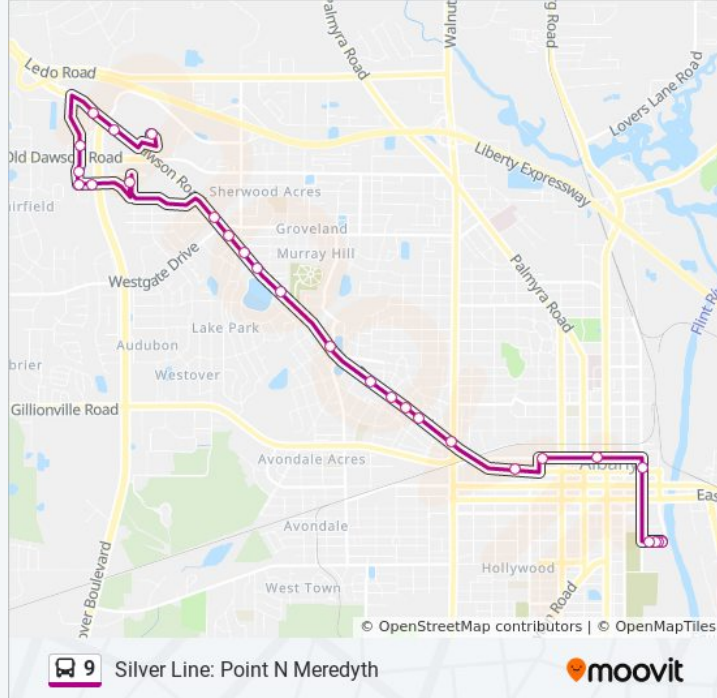

- Silver Line
- Orange Line
- Blue Line
- Purple Line
- Washington@ W, G & L
- Flint Ave./ Jag Office
- Flint Ave./ Davis St
- 721 Pine Ave
- Dawson Rd. / Benjamin Ave.
- Dawson Rd / Lucille St
- Dawson Rd / Maryland Dr.
- Dawson Rd / Baldwin Dr
- Dawson Rd @ American Red Cross
- Dawson Rd / Valley Rd
- Dawson Rd @ Shoreham Apt
- Dawson Rd / Robinhood Rd
- Dawson Rd / 12th Ave
- Dawson Rd./Whispering Pines Rd
- Dawson Rd@ Village Green Plaza
- Nancy Lopez
- Meredyth Dr. / N Westover Blvd
- Meredyth Dr./ Pointe North Blvd

**9 bus Info**  
**Direction:**  
**Stops:** 27  
**Trip Duration:** 25 min  
**Line Summary:**

Pointe North Blvd @ Pointe North Plaza

Pointe North Blvd @ Aarc

Dawson Rd. @ Pointe North Apts

Dawson Rd @ Ruby Tuesday's

Albany Mall

**Direction:**

31 stops

[VIEW LINE SCHEDULE](#)

Albany Mall

Meredyth Dr @ U Sav It

Dawson Rd / Westgate Dr

Whispering Pines Rd@ Walgreens

**9 bus Info**

**Direction:**

**Stops:** 31

**Trip Duration:** 26 min

**Line Summary:**

11th Ave / Palmyra Rd

11th Ave / N Madison St

11th Ave / N Monroe St