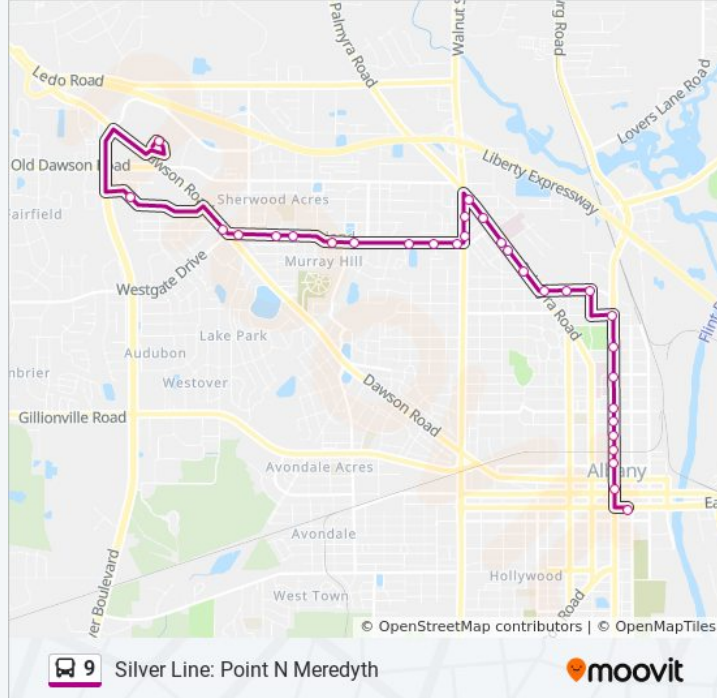

11th Ave / Palmyra Rd

11th Ave / N Madison St

11th Ave / N Monroe St

8th Ave./ Jefferson St

N Jefferson St / 5th Ave

N Jefferson St / 3rd Ave W

N Jefferson St / W Society Ave

N Jefferson St / W Tift Ave

N Jefferson St / W Residence Ave

N Jefferson St / W Roosevelt Ave

N Jefferson St / Flint Ave

N Jefferson St / W Broad Ave

Albany Transit Center

9 bus time schedules and route maps are available in an offline PDF at moovitapp.com. Use the [Moovit App](#) to see live bus times, train schedule or subway schedule, and step-by-step directions for all public transit in Albany, GA.

[About Moovit](#) · [MaaS Solutions](#) · [Supported Countries](#) · [Mooviter Community](#)

© 2024 Moovit - All Rights Reserved

Check Live Arrival Times