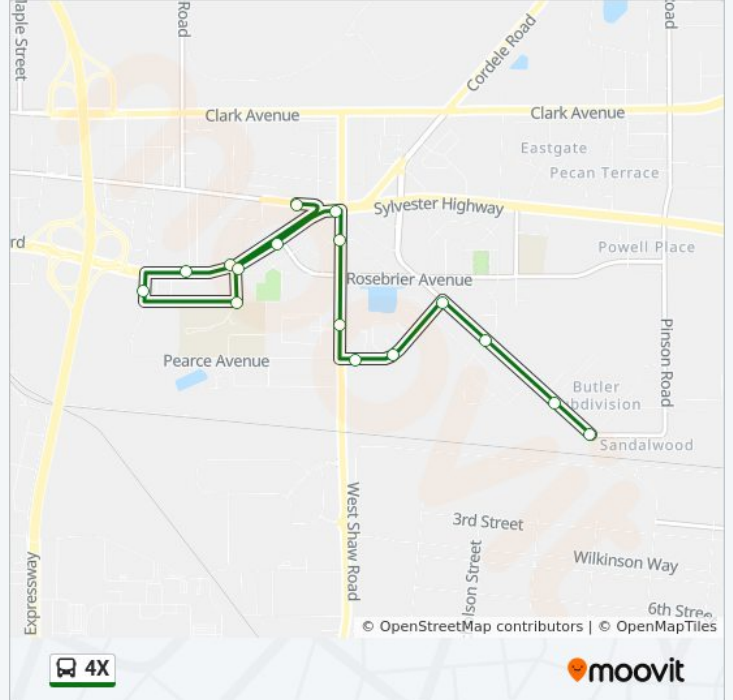

Direction:

15 stops

[VIEW LINE SCHEDULE](#)

- Johnson Rd / Madeline Rd
- Pinson Rd / Le Mans Dr
- Pinson Rd / Madeline Rd
- Pinson Rd / Gurr Dr
- Pinson Rd @ Bright Beg. Academy
- Pinson Rd / Powell Pl
- Sylvester Hwy / Flea Market
- Sylvester Hwy/Nob Hill Mobile Home
- Sylvester Rd./East Park Mobile Home
- Sylvester Hwy / Pine Bluff Rd
- Sylvester Hwy / Force Dr
- Sylvester Hwy /St. Paul Church
- Sylvester Hwy / Harvey's Grocery Store
- Loftus Dr / Keystone Ave
- E Broad @ Picnsav

4X bus Info

Direction:

Stops: 15

Trip Duration: 12 min

Line Summary:

Direction:

16 stops

[VIEW LINE SCHEDULE](#)

- E Broad @ Picnsav
- E Oglethorpe Blvd / Fulton Ave
- E Oglethorpe Blvd/ Edison Dr
- Thornton Dr / Roses Shopping Center
- Massey Dr./Tallulah Dr
- Tallulah Dr / E Oglethorpe Blvd
- E Oglethorpe Blvd/ Wright Dr
- E Oglethorpe Blvd / S Mock Rd
- S Mock Rd / Butler Dr
- S Mock Rd./Hidden Oaks Apts
- Brierwood Dr / Breirwood
- Brierwood Dr / Shadowwood Apts
- Brierwood Dr / Johnson Rd
- Johnson Rd / Brierwood Dr
- Johnson Rd./Pine Hill Estates
- Johnson Rd / Madeline Rd

4X bus Info

Direction:

Stops: 16

Trip Duration: 15 min

Line Summary:

4X bus time schedules and route maps are available in an offline PDF at moovitapp.com. Use the [Moovit App](#) to see live bus times, train schedule or subway schedule, and step-by-step directions for all public transit in Albany, GA.