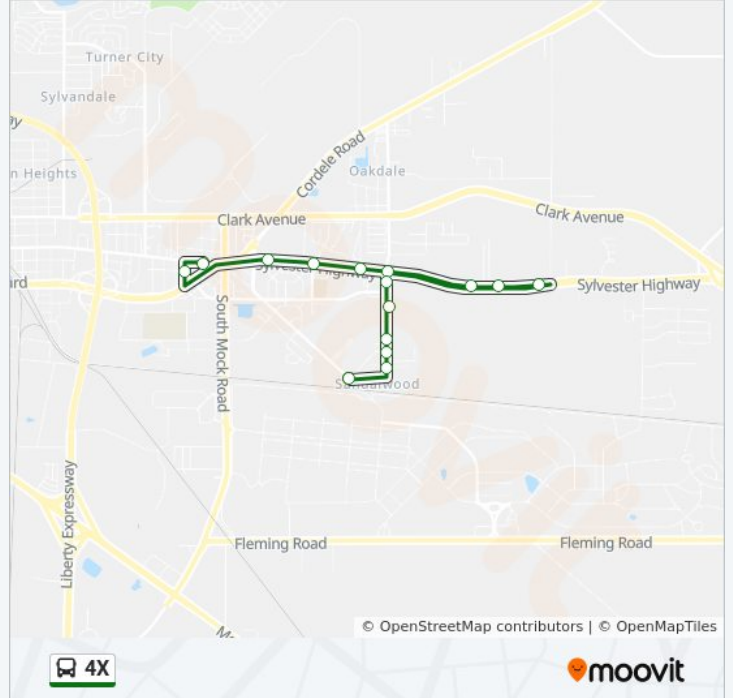

Direction:

15 stops

[VIEW LINE SCHEDULE](#)

- Johnson Rd / Madeline Rd
- Pinson Rd / Le Mans Dr
- Pinson Rd / Madeline Rd
- Pinson Rd / Gurr Dr
- Pinson Rd @ Bright Beg. Academy
- Pinson Rd / Powell Pl
- Sylvester Hwy / Flea Market
- Sylvester Hwy/Nob Hill Mobile Home
- Sylvester Rd./East Park Mobile Home
- Sylvester Hwy / Pine Bluff Rd
- Sylvester Hwy / Force Dr
- Sylvester Hwy /St. Paul Church
- Sylvester Hwy / Harvey's Grocery Store
- Loftus Dr / Keystone Ave
- E Broad @ Picnsav

4X bus Info

Direction:

Stops: 15

Trip Duration: 12 min

Line Summary:

Direction:

16 stops

[VIEW LINE SCHEDULE](#)

- E Broad @ Picnsav
- E Oglethorpe Blvd / Fulton Ave
- E Oglethorpe Blvd/ Edison Dr
- Thornton Dr / Roses Shopping Center
- Massey Dr./Tallulah Dr
- Tallulah Dr / E Oglethorpe Blvd
- E Oglethorpe Blvd/ Wright Dr
- E Oglethorpe Blvd / S Mock Rd
- S Mock Rd / Butler Dr
- S Mock Rd./Hidden Oaks Apts
- Brierwood Dr / Breirwood
- Brierwood Dr / Shadowwood Apts
- Brierwood Dr / Johnson Rd
- Johnson Rd / Brierwood Dr
- Johnson Rd./Pine Hill Estates
- Johnson Rd / Madeline Rd