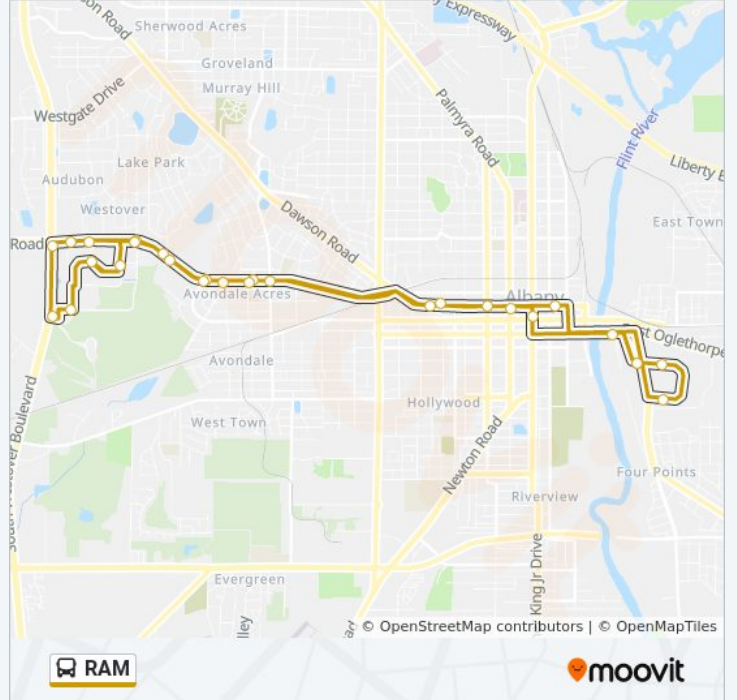

**Direction:**

28 stops

[VIEW LINE SCHEDULE](#)

- Asu Student Center
- Residence Hall 5
- Hper Gym
- Downtown Albany
- N Madison St / Pine Ave
- 721 Pine Ave
- Gillionville Rd @ Ymca
- Gillionville Rd @ Knights Of Columbus
- Gillionville Rd / N Dalewood Dr
- Gillionville Rd/ Meadowlark Dr
- Gillionville Rd / Meadowlark Dr
- J Building
- Asu Gillionville Cavalier
- Herbert Haley
- S Westover Blvd/ Collegiate Dr.
- N Westover Blvd/Gillionville Rd
- Gillionville Rd / Logan Ct
- Gillionville Rd @ Asu West Campus
- Gillionville Rd @ College Park Apt
- Gillionville Rd / W Broad Ave
- Gillionville Rd / N Ingleside Dr.
- Gillionville Rd / N Shadowlawn Dr

**RAM bus Info**

**Direction:**

**Stops:** 28

**Trip Duration:** 40 min

**Line Summary:**

Gillionville Rd. / Magnolia St.

Pine Ave / 700 Block Of Pine Ave

Pine Ave/N Monroe St

N Jefferson St / W Broad Ave

E Oglethorpe Blvd / College Dr

Asu Student Center

**Direction:**

29 stops

[VIEW LINE SCHEDULE](#)

J Building

Asu Gillionville Cavalier

**RAM bus Info**

**Direction:**

**Stops: 29**

**Trip Duration: 41 min**

**Line Summary:**

Residence Hall 5

Hper Gym

Downtown Albany