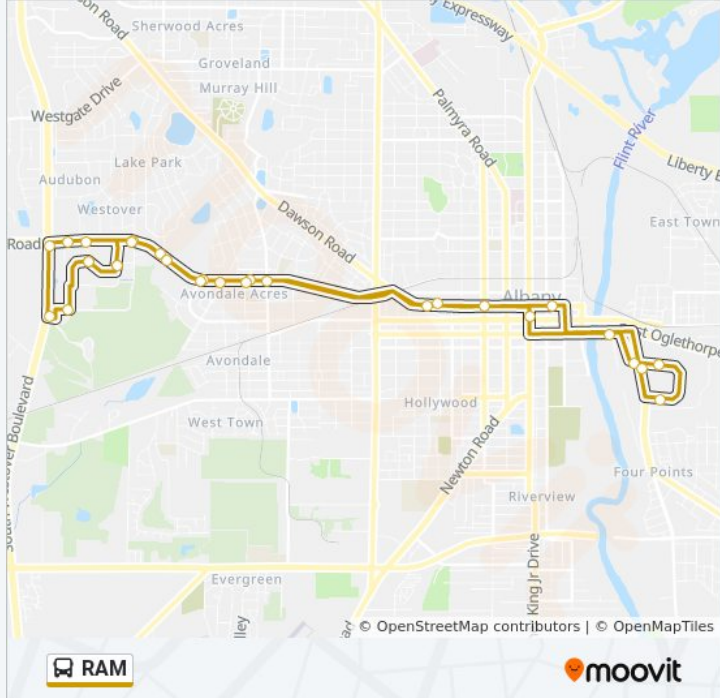

**RAM bus Info**

**Direction:**

**Stops:** 28

**Trip Duration:** 40 min

**Line Summary:**

Gillionville Rd. / Magnolia St.

Pine Ave / 700 Block Of Pine Ave

Pine Ave/N Monroe St

N Jefferson St / W Broad Ave

E Oglethorpe Blvd / College Dr

Asu Student Center

**Direction:**

29 stops

[VIEW LINE SCHEDULE](#)

J Building

Asu Gillionville Cavalier

**RAM bus Info**

**Direction:**

**Stops: 29**

**Trip Duration: 41 min**

**Line Summary:**

Residence Hall 5

Hper Gym

Downtown Albany

N Madison St / Pine Ave

721 Pine Ave

Gillionville Rd @ Ymca

Gillionville Rd @ Knights Of Columbus

Gillionville Rd / N Dalewood Dr

Gillionville Rd / Meadowlark Dr

J Building

Asu Gillionville Cavalier