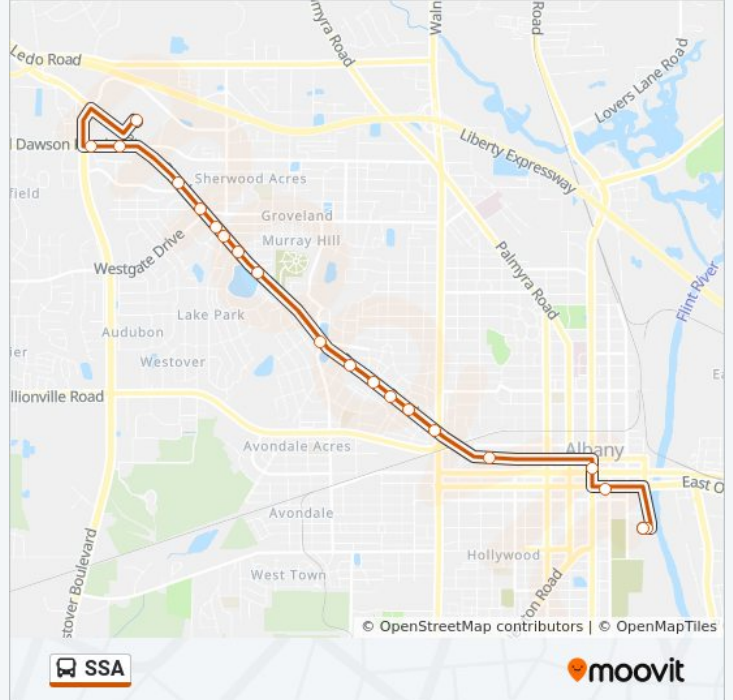

**Direction:**

20 stops

[VIEW LINE SCHEDULE](#)

- Albany Mall
- Old Dawson Rd / Lafayette Plaza Dr
- Old Dawson Rd / Cross Station
- Dawson Rd / Meredyth Dr
- Dawson Rd / Westgate Dr
- Dawson Rd / Lake Park Dr
- Dawson Rd / Lullwater Rd
- Dawson Rd / Robinhood Rd
- Dawson Rd / E Edgewater Dr
- Dawson Rd / N Magnolia St
- Dawson Rd @ Merry Acres
- Dawson Rd / Baldwin Dr
- Dawson Rd / Maryland Dr
- Dawson Rd / Lucille St
- Dawson Rd / Slappey Blvd
- Pine Ave / 700 Block Of Pine Ave
- N Jefferson St / W Broad Ave
- Albany Transit Center
- Silver Line
- Orange Line

**SSA bus Time Schedule**

Route Timetable:

|           |                   |
|-----------|-------------------|
| Sunday    | Not Operational   |
| Monday    | 5:52 AM - 6:52 PM |
| Tuesday   | 5:52 AM - 6:52 PM |
| Wednesday | 5:52 AM - 6:52 PM |
| Thursday  | 5:52 AM - 6:52 PM |
| Friday    | 5:52 AM - 6:52 PM |
| Saturday  | 6:52 AM - 6:52 PM |

**SSA bus Info**

**Direction:**

**Stops:** 20

**Trip Duration:** 23 min

**Line Summary:**

**Direction:**

39 stops

[VIEW LINE SCHEDULE](#)

Orange Line

Blue Line

Purple Line

W Broad Ave@Chamber Of Commerce

N Jefferson St/ Pine Ave

N Jefferson St / W Residence Ave

Palmyra Rd / 12th Ave

Palmyra Rd @ Eastern Seal