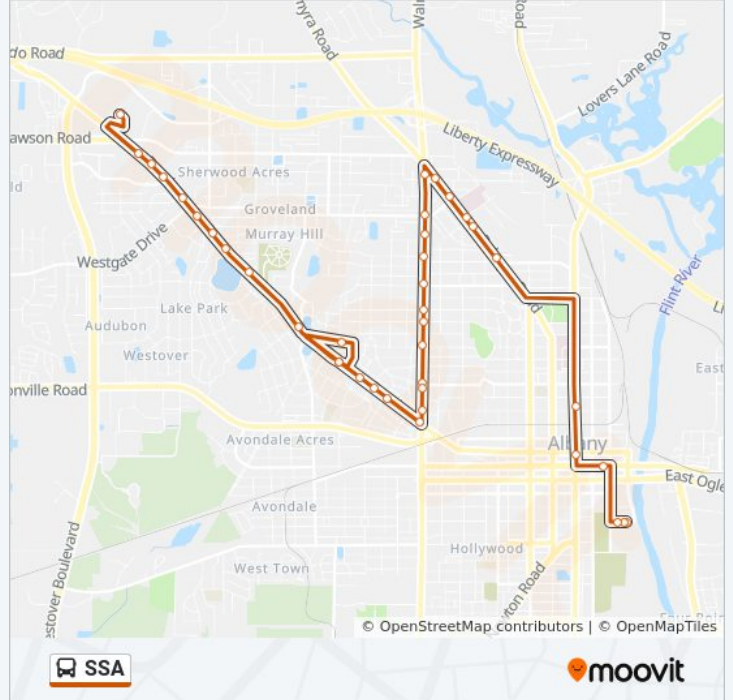

**Direction:**

20 stops

[VIEW LINE SCHEDULE](#)

- Albany Mall
- Old Dawson Rd / Lafayette Plaza Dr
- Old Dawson Rd / Cross Station
- Dawson Rd / Meredyth Dr
- Dawson Rd / Westgate Dr
- Dawson Rd / Lake Park Dr
- Dawson Rd / Lullwater Rd
- Dawson Rd / Robinhood Rd
- Dawson Rd / E Edgewater Dr
- Dawson Rd / N Magnolia St
- Dawson Rd @ Merry Acres
- Dawson Rd / Baldwin Dr
- Dawson Rd / Maryland Dr
- Dawson Rd / Lucille St
- Dawson Rd / Slappey Blvd
- Pine Ave / 700 Block Of Pine Ave
- N Jefferson St / W Broad Ave
- Albany Transit Center
- Silver Line
- Orange Line

Orange Line

Blue Line

Purple Line

W Broad Ave@Chamber Of Commerce

N Jefferson St/ Pine Ave

N Jefferson St / W Residence Ave

Palmyra Rd / 12th Ave

Palmyra Rd @ Eastern Seal

**SSA bus Info**

**Direction:**

**Stops:** 39

**Trip Duration:** 36 min

**Line Summary:**

N Slapppy Blvd / W 3rd Ave  
 N Slapppy Blvd / W Society Ave  
 N Slapppy Blvd / Baker Ave  
 N Slapppy Blvd / Eager Ave  
 Dawson Rd. / Benjamin Ave.  
 Dawson Rd / Lucille St  
 Dawson Rd / Maryland Dr.  
 Dawson Rd / Baldwin Dr  
 Dawson Rd @ American Red Cross  
 Social Security Adminstation  
 Dawson Rd @ American Red Cross  
 Dawson Rd / Valley Rd  
 Dawson Rd @ Shoreham Apt  
 Dawson Rd / Robinhood Rd  
 Dawson Rd / 12th Ave  
 Dawson Rd./Whispering Pines Rd  
 Dawson Rd@ Village Green Plaza  
 Dawson Rd@ Westwind Apt  
 Dawson Rd. @ Northwest Library  
 Dawson Rd. @ Kmart  
 Albany Mall