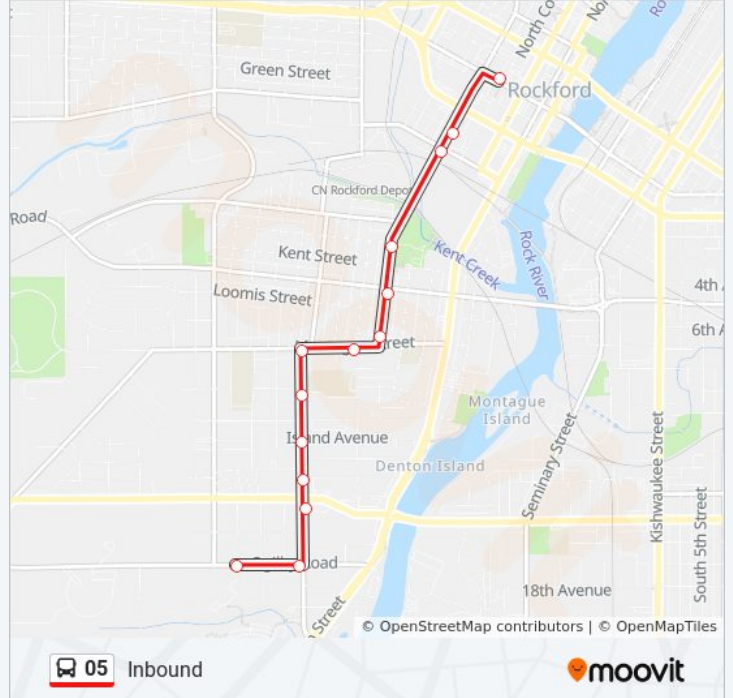

05

Inbound

Get The App

The 05 bus line (Inbound) has 2 routes. For regular weekdays, their operation hours are:

(1) Inbound: 5:59 AM - 5:59 PM(2) Outbound: 5:45 AM - 5:45 PM

Use the Moovit App to find the closest 05 bus station near you and find out when is the next 05 bus arriving.

Direction: Inbound

14 stops

[VIEW LINE SCHEDULE](#)

Ogilby @ Clover-Swc-Inbound
Ogilby @ Clifton-Swc-Inbound
Clifton @ Michigan-Sec-Inbound
Clifton @ Indiana-Sec-Inbound
Clifton @ Island-Sec-Inbound
Clifton @ Linden-Sec-Inbound
Clifton @ Montague-Sec-Inbound
Montague @ West-Swc-Inbound
Winnebago @ Hulin-Nec-Inbound
Winnebago @ Morgan-Sec-Inbound
Winnebago @ Blake-Sec-Inbound
Winnebago @ Cedar-Sec-Inbound
Winnebago @ Green-Sec-Inbound
Downtown Transfer Center

05 bus Info

Direction: Inbound

Stops: 14

Trip Duration: 11 min

Line Summary:

Direction: Outbound

17 stops

[VIEW LINE SCHEDULE](#)

05 bus Info

Direction: Outbound

Stops: 17

Trip Duration: 12 min

Line Summary:

05 bus time schedules and route maps are available in an offline PDF at moovitapp.com. Use the [Moovit App](#) to see live bus times, train schedule or subway schedule, and step-by-step directions for all public transit in Rockford, IL.