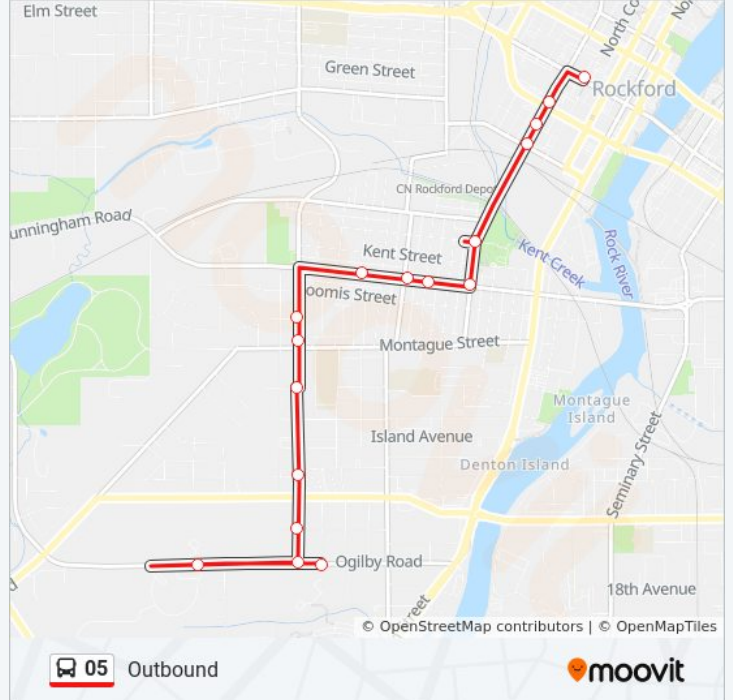

05

Inbound

Get The App

The 05 bus line (Inbound) has 2 routes. For regular weekdays, their operation hours are:

(1) Inbound: 5:59 AM - 5:59 PM(2) Outbound: 5:45 AM - 5:45 PM

Use the Moovit App to find the closest 05 bus station near you and find out when is the next 05 bus arriving.

Direction: Inbound

14 stops

[VIEW LINE SCHEDULE](#)

Ogilby @ Clover-Swc-Inbound
Ogilby @ Clifton-Swc-Inbound
Clifton @ Michigan-Sec-Inbound
Clifton @ Indiana-Sec-Inbound
Clifton @ Island-Sec-Inbound
Clifton @ Linden-Sec-Inbound
Clifton @ Montague-Sec-Inbound
Montague @ West-Swc-Inbound
Winnebago @ Hulin-Nec-Inbound
Winnebago @ Morgan-Sec-Inbound
Winnebago @ Blake-Sec-Inbound
Winnebago @ Cedar-Sec-Inbound
Winnebago @ Green-Sec-Inbound
Downtown Transfer Center

05 bus Info

Direction: Inbound

Stops: 14

Trip Duration: 11 min

Line Summary:

Direction: Outbound

17 stops

[VIEW LINE SCHEDULE](#)

05 bus Info

Direction: Outbound

Stops: 17

Trip Duration: 12 min

Line Summary:

05 bus time schedules and route maps are available in an offline PDF at moovitapp.com. Use the [Moovit App](#) to see live bus times, train schedule or subway schedule, and step-by-step directions for all public transit in Rockford, IL.