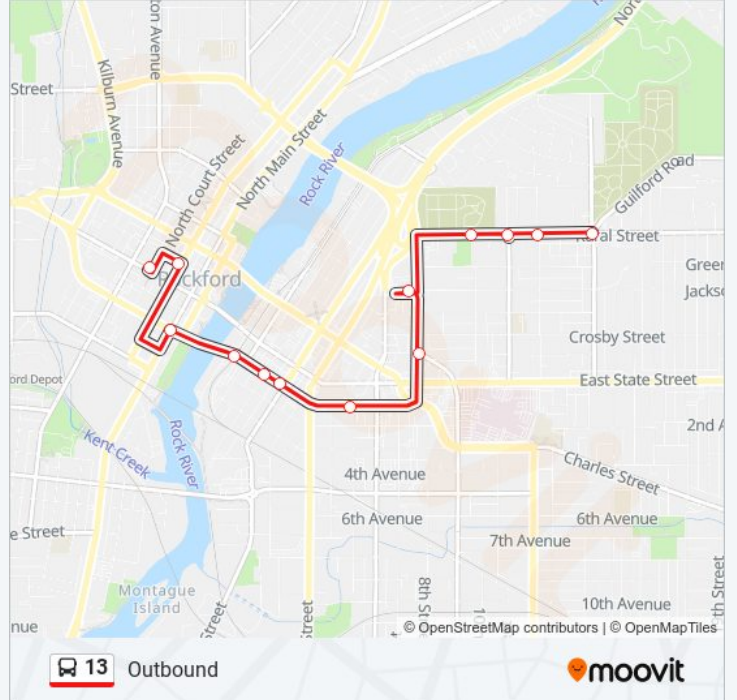

Inbound

Get The App

The 13 bus line (Inbound) has 2 routes. For regular weekdays, their operation hours are:

(1) Inbound: 6:28 AM - 5:28 PM (2) Outbound: 6:15 AM - 5:15 PM

Use the Moovit App to find the closest 13 bus station near you and find out when is the next 13 bus arriving.

**Direction: Inbound**

15 stops

[VIEW LINE SCHEDULE](#)

- Rural @ Gardiner-Swc-Outbound
- Rural @ Chicago-Swc-Outbound
- Rural @ Rome-Swc-Outbound
- Rural @ Rockford Ave-Swc- Outbound
- Parkview @ Guilford-Sec-Outbound
- Parkview @ Brendenwood-Sec-Outbound
- Parkview @ U Of I College Of Medicine-Sec-Outbound
- N 2nd St @ Ethel-Nwc-Inbound
- Y Blvd @ Ymca-N-Inbound
- Madison @ Verdi Club-Swc-Inbound
- 1st St @ Olive-Swc-Inbound
- 1st St @ Prairie-Nwc-Outbound
- 1st St @ Jefferson-Nwc-Inbound
- Jefferson @ N Main-Nec-Inbound
- Downtown Transfer Center

- Downtown Transfer Center
- Mulberry @ Church-Swc-Outbound
- Chestnut @ S Main-Swc-Outbound
- Walnut @ Sports Factory-S-Outbound
- Walnut @ 1st St-Swc-Outbound
- Walnut @ 2nd St-Swc-Outbound
- Walnut @ 5th St-Swc-Outbound
- Longwood @ Spafford-E-Outbound
- Chamberlain @ Park Terrace Apartments-Nwc
- Rural @ Adams-Swc-Outbound
- Rural @ Summit-Swc-Outbound
- Rural @ Regan-Swc-Outbound
- Rural @ Prospect-Swc-Outbound

**13 bus Info**

**Direction:** Outbound

**Stops:** 13

**Trip Duration:** 13 min

**Line Summary:**

13 bus time schedules and route maps are available in an offline PDF at [moovitapp.com](https://moovitapp.com). Use the [Moovit App](#) to see live bus times, train schedule or subway schedule, and step-by-step directions for all public transit in Rockford, IL.