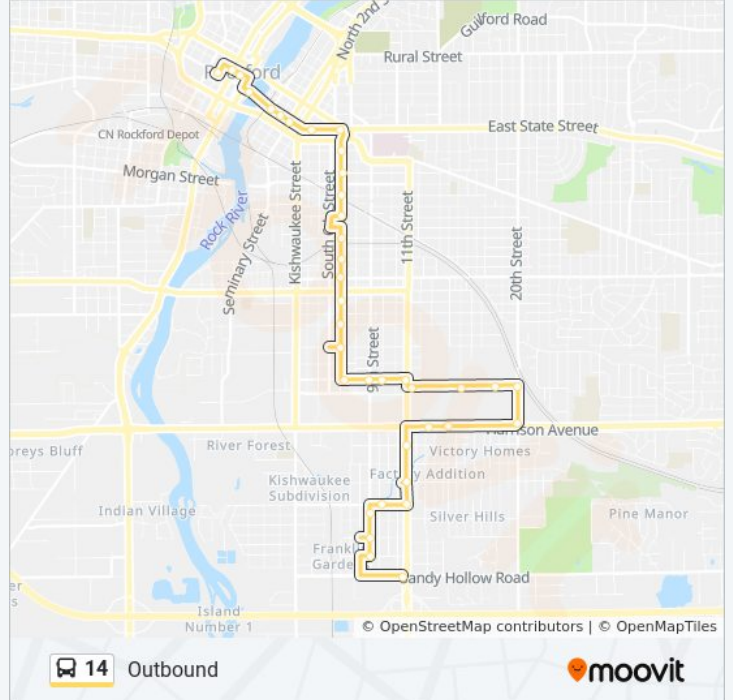

Direction: Inbound

28 stops

[VIEW LINE SCHEDULE](#)

Sandy Hollow @ Southgate Shopping Center-S

11th St @ Johnson-Sec-Inbound

11th St @ Hamilton-Sec-Inbound

11th St @ 11th Street Plaza-E-Inbound

11th St @ Brooke-E-Inbound

14 bus Info

Direction: Inbound

Stops: 28

Trip Duration: 25 min

Line Summary:

7th St @ 2nd Ave-Sec-Inbound
 Jefferson @ E State-N-Inbound
 Jefferson @ 4th St-Nec-Inbound
 Jefferson @ 2nd St-Nec-Inbound
 Jefferson @ 1st St-Nec-Inbound
 Jefferson @ N Main-Nec-Inbound
 Downtown Transfer Center

Direction: Outbound

38 stops

[VIEW LINE SCHEDULE](#)

Downtown Transfer Center
 Mulberry @ Church-Swc-Outbound
 Mulberry @ N Main-Swc-Outbound
 W State @ Luther Center-S-Outbound
 E State @ Madison-Swc-Outbound
 E State @ 1st St-Swc-Outbound
 E State @ 2nd St-Swc-Outbound
 E State @ 4th St-S-Outbound
 E State @ Charles-Swc-Outbound
 7th St @ 2nd Ave-Nwc-Outbound
 7th St @ 4th Ave-Nwc-Outbound
 7th St @ 6th Ave-Nwc-Outbound
 7th St @ 8th Ave-Nwc-Outbound
 7th St @ 10th Ave-Nwc-Outbound
 7th St @ 12th Ave-Nwc-Outbound
 7th St @ Broadway-Nwc-Outbound
 7th St @ 16 Ave-Nwc-Outbound
 7th St @ 18th Ave-Nwc-Outbound

14 bus Info

Direction: Outbound
Stops: 38
Trip Duration: 30 min
Line Summary:

7th St @ 20th Ave-Nwc-Outbound
 22nd Ave @ 7th St-Sec-Outbound
 22nd Ave @ 9th St-Swc-Outbound
 22nd Ave @ 10th St-Swc-Outbound
 22nd Ave @ 11th St-Swc-Outbound
 23rd Ave @ 11th St-Sec-Outbound
 23rd Ave @ 15th Street-S-Outbound
 23rd Ave @ Folkerts Manufacturing-S-Outbound
 23rd Ave @ 20th St-Swc-Outbound
 20th St @ Harrison-Nwc-Outbound
 Harrison @ Sewell-N-Outbound
 Harrison @ Hanson-N-Outbound
 11th St @ Alton-Nwc-Outbound
 11th St @ Reed-Nwc-Outbound
 11th St @ Brooke-Nwc-Outbound
 9th St @ Sawyer-Nwc-Outbound
 Brooke @ Cleaners-N-Outbound
 9th St @ Brooke-W-Outbound
 9th St @ Roosevelt-Nwc-Outbound
 Sandy Hollow @ 11th St-Swc