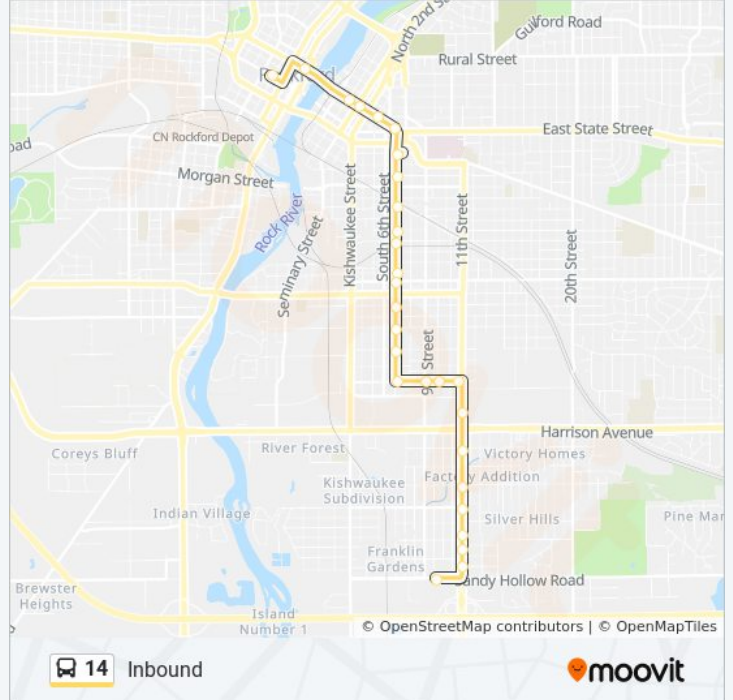

Direction: Inbound

28 stops

[VIEW LINE SCHEDULE](#)

Sandy Hollow @ Southgate Shopping Center-S

11th St @ Johnson-Sec-Inbound

11th St @ Hamilton-Sec-Inbound

11th St @ 11th Street Plaza-E-Inbound

11th St @ Brooke-E-Inbound

14 bus Info

Direction: Inbound

Stops: 28

Trip Duration: 25 min

Line Summary:

7th St @ 2nd Ave-Sec-Inbound
 Jefferson @ E State-N-Inbound
 Jefferson @ 4th St-Nec-Inbound
 Jefferson @ 2nd St-Nec-Inbound
 Jefferson @ 1st St-Nec-Inbound
 Jefferson @ N Main-Nec-Inbound
 Downtown Transfer Center

Direction: Outbound

38 stops

[VIEW LINE SCHEDULE](#)

Downtown Transfer Center
 Mulberry @ Church-Swc-Outbound
 Mulberry @ N Main-Swc-Outbound
 W State @ Luther Center-S-Outbound
 E State @ Madison-Swc-Outbound
 E State @ 1st St-Swc-Outbound
 E State @ 2nd St-Swc-Outbound
 E State @ 4th St-S-Outbound
 E State @ Charles-Swc-Outbound
 7th St @ 2nd Ave-Nwc-Outbound
 7th St @ 4th Ave-Nwc-Outbound
 7th St @ 6th Ave-Nwc-Outbound
 7th St @ 8th Ave-Nwc-Outbound
 7th St @ 10th Ave-Nwc-Outbound
 7th St @ 12th Ave-Nwc-Outbound
 7th St @ Broadway-Nwc-Outbound
 7th St @ 16 Ave-Nwc-Outbound
 7th St @ 18th Ave-Nwc-Outbound

14 bus Info

Direction: Outbound
Stops: 38
Trip Duration: 30 min
Line Summary:

7th St @ 20th Ave-Nwc-Outbound
 22nd Ave @ 7th St-Sec-Outbound
 22nd Ave @ 9th St-Swc-Outbound
 22nd Ave @ 10th St-Swc-Outbound
 22nd Ave @ 11th St-Swc-Outbound
 23rd Ave @ 11th St-Sec-Outbound
 23rd Ave @ 15th Street-S-Outbound
 23rd Ave @ Folkerts Manufacturing-S-Outbound
 23rd Ave @ 20th St-Swc-Outbound
 20th St @ Harrison-Nwc-Outbound
 Harrison @ Sewell-N-Outbound
 Harrison @ Hanson-N-Outbound
 11th St @ Alton-Nwc-Outbound
 11th St @ Reed-Nwc-Outbound
 11th St @ Brooke-Nwc-Outbound
 9th St @ Sawyer-Nwc-Outbound
 Brooke @ Cleaners-N-Outbound
 9th St @ Brooke-W-Outbound
 9th St @ Roosevelt-Nwc-Outbound
 Sandy Hollow @ 11th St-Swc