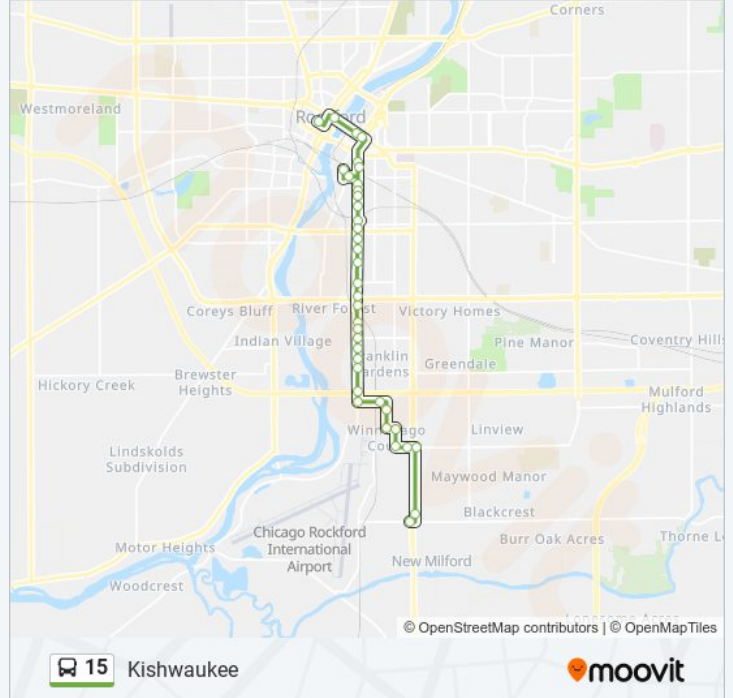

Kishwaukee

Get The App

The 15 bus line (Kishwaukee) has 2 routes. For regular weekdays, their operation hours are:

(1) Inbound: 5:42 AM - 5:42 PM (2) Outbound: 5:15 AM - 5:15 PM

Use the Moovit App to find the closest 15 bus station near you and find out when is the next 15 bus arriving.

15 bus Info

Direction: Inbound

Stops: 37

Trip Duration: 31 min

Line Summary:

Kishwaukee @ 16th Ave-Sec-Inbound
 Kishwaukee @ 15th Ave-Nec- Outbound
 Kishwaukee @ Buckbee-Sec-Inbound
 Kishwaukee @ 10th Ave-Sec-Inbound
 Kishwaukee @ 8th Ave-Sec-Inbound
 Kishwaukee @ 7th Ave-Sec-Inbound
 Kishwaukee @ 6th Ave-Sec-Inbound
 College @ 3rd St-Nec
 Seminary @ Brewington Oaks-Sec
 Kishwaukee @ 3rd Ave-Sec-Inbound
 Kishwaukee @ 2nd Ave-Sec-Inbound
 Jefferson @ 2nd St-Nec-Inbound
 Jefferson @ 1st St-Nec-Inbound
 Jefferson @ N Main-Nec-Inbound
 Downtown Transfer Center

Direction: Outbound

36 stops

[VIEW LINE SCHEDULE](#)

Downtown Transfer Center
 Mulberry @ Church-Swc-Outbound
 Chestnut @ S Main-Swc-Outbound
 Walnut @ Sports Factory-S-Outbound
 Walnut @ 1st St-Swc-Outbound
 Walnut @ 2nd St-Swc-Outbound
 Kishwaukee @ Oak-Nwc-Outbound
 Kishwaukee @ Grove-Nwc-Outbound
 Kishwaukee @ College-Nwc-Outbound
 College @ 3rd St-Nec
 Seminary @ Brewington Oaks-Sec
 Kishwaukee @ Catlin-Nwc-Outbound
 Kishwaukee @ Pope-Nwc-Outbound
 Kishwaukee @ Buckbee-Nwc-Outbound