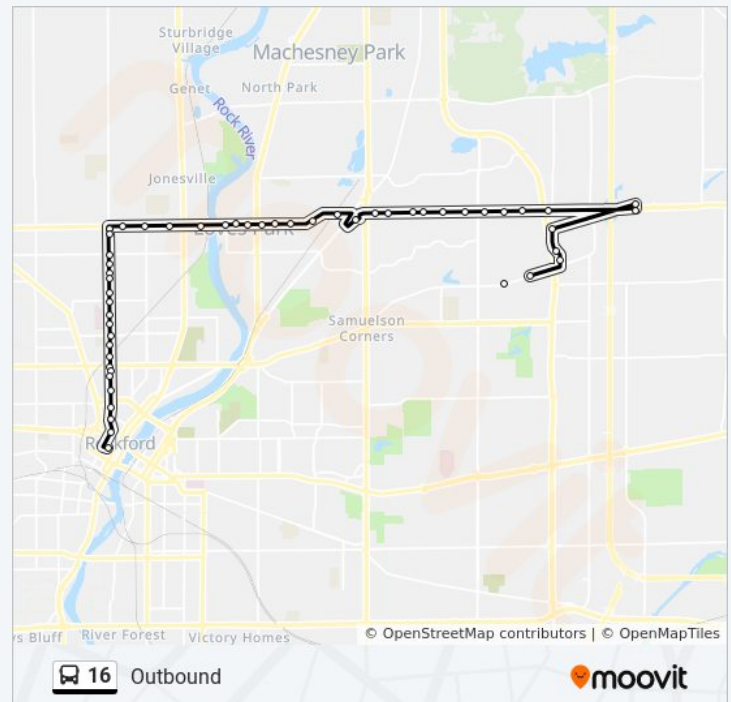

16 bus Info

Direction: Inbound

Stops: 52

Trip Duration: 58 min

Line Summary:

Broadway @ 26th St-Nec-Inbound
 Broadway @ 24th St-Nec-Inbound
 Broadway @ 22nd St-Nec-Inbound
 Broadway @ 20th St-Nec-Inbound
 Broadway @ 17th St-Nec-Inbound
 Broadway @ 14th St-N-Inbound
 Broadway @ 13th St-Nec-Inbound
 Broadway @ 11th St-Nec-Inbound
 Broadway @ 10th St-Nec-Inbound
 Broadway @ 9th St-Nec-Inbound
 Broadway @ 8th St-Nec-Inbound
 Broadway @ 7th St-Nec-Inbound
 Broadway @ 5th St-Nec-Inbound
 Kishwaukee @ 15th Ave-Nwc- Outbound
 15th Ave @ Meadow-Nec-Inbound
 15th Ave @ Spring Ct-Nec-Inbound
 15th Ave @ Seminary-Nec-Inbound
 15th Ave @ Christina-Nec-Inbound
 15th Ave @ Nelson-Nec-Inbound
 West @ Michigan-Sec-Inbound
 West @ Illinois-Sec-Inbound
 West @ Island-Sec-Inbound
 West @ Salter-Sec-Inbound
 West @ Montague-Sec-Inbound
 Winnebago @ Hulin-Nec-Inbound
 Winnebago @ Morgan-Sec-Inbound
 Winnebago @ Cedar-Sec-Inbound
 Winnebago @ Blake-Sec-Inbound
 Winnebago @ Green-Sec-Inbound
 Downtown Transfer Center

Direction: Outbound

52 stops

16 bus Time Schedule

Outbound Route Timetable:

Downtown Transfer Center

Winnebago @ Park-Sec-Outbound

Rockton @ Locust-Sec-Outbound

Rockton @ Maple-Sec-Outbound

W Riverside @ North Towne Mall-S

E Riverside @ East Dr-Swc

E Riverside @ Wilson-Swc

E Riverside @ Pleasant-Swc

E Riverside @ Jensen-Sec-Outbound

E Riverside @ Garden Plain-Swc-Outbound

E Riverside @ Walker-Swc-Outbound

Stops: 52

Trip Duration: 54 min

Line Summary:

E Riverside @ Sand Park Pool-S-Outbound

E Riverside @ Material-S

Northridge @ Walmart-S

E Riverside @ Hiatt-Swc-Outbound

E Riverside @ Sage-Swc-Outbound