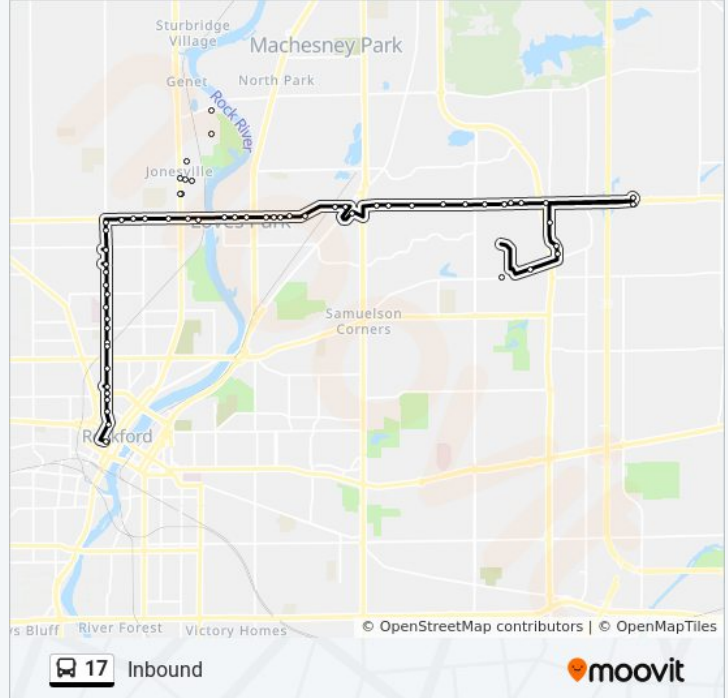

E Riverside @ Hollis-Nec-Inbound

E Riverside @ Garden Plain-Nec-Inbound

E Riverside @ Dale-Nec-Inbound

E Riverside @ Harbor Freight-N-Inbound

E Riverside @ Wilson-Nec-Inbound

E Riverside @ East Dr-Nec-Inbound

W Riverside @ North Towne Mall-S

W Riverside @ Robey-Nec-Inbound

N Main @ Campus Hills-E-Inbound

N Main @ Riverbluff Nursing Home-S-Inbound

N Main @ Animal Shelter Service Rd-N-Inbound

Northrock @ Juvenile Detention Center-W-Inbound

Northrock @ Elmwood-Nwc-Inbound

Shepard Trail @ Shepard Trail-Nwc-Inbound

N Main @ Singer Mental Health-Nwc-Inbound

N Main @ Campus Hills-Nwc-Inbound

W Riverside @ Latham-Nec-Inbound

W Riverside @ Huffman-Nec-Inbound

W Riverside @ Riverside Glen Apartments-Nec-Inbound

W Riverside @ Eagle-Nec-Inbound

Rockton @ W Riverside-Swc-Inbound

Rockton @ Karen-Nwc-Inbound

Rockton @ Canterbury-Nwc-Inbound

Rockton @ Cameron-Nwc-Inbound

Rockton @ Rockton Ave Centre-W-Inbound

Rockton @ Overdene-Nwc-Inbound

Rockton @ Glenwood-Nwc-Inbound

Rockton @ Rockford Memorial-W-Inbound

Rockton @ Rockford Clinic-W-Inbound

Rockton @ Custer-Nwc-Inbound

Rockton @ Knight-Nwc-Inbound

Rockton @ Yonge-Nwc-Inbound