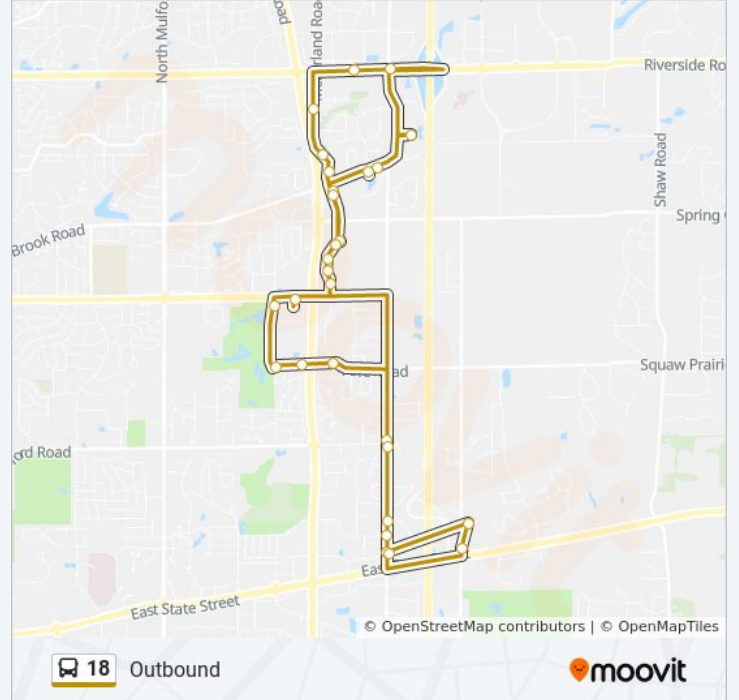

 18 Outbound

[Get The App](#)

The 18 bus line Outbound has one route. For regular weekdays, their operation hours are:

(1) Outbound: 6:40 AM - 5:40 PM

Use the Moovit App to find the closest 18 bus station near you and find out when is the next 18 bus arriving.

Direction: Outbound

29 stops

[VIEW LINE SCHEDULE](#)

- East Side Transfer Center
- Lyford @ Subway-W
- Bell School @ Potawatomi Trail-Nec-Outbound
- Bell School @ Clark-Sec-Outbound
- Bell School @ Guilford-Sec-Outbound
- Rote @ Mcfarland-Nec-Outbound
- Rote @ Perryville-Nwc-Outbound
- Rote @ Reid Farm-Nec-Outbound
- Reid Farm @ Villagreen-Sec-Outbound
- Ashwin @ Spring Creek-Sec-Outbound
- Mcfarland @ Francesco'S-E-Outbound
- Mcfarland @ Blue Cross Blue Sheild-E-Outbound
- Mcfarland @ the Atrium-E-Outbound
- Mcfarland @ Woodman's Gas Station-E-Outbound
- Spring Brook @ Summerfield-Swc-Outbound
- Spring Brook @ Rock Valley College-S-Outbound
- Bell School @ Cancer Center-E-Outbound
- Riverside @ Bell School Mobil N
- E Riverside @ Blain's Farm & Fleet-Nec-Outbound
- Mcfarland @ Forest Glen-W
- Mcfarland @ Mercyhealth Perryville-W

18 bus Time Schedule

Outbound Route Timetable:

Sunday	Not Operational
Monday	6:40 AM - 5:40 PM
Tuesday	6:40 AM - 5:40 PM
Wednesday	6:40 AM - 5:40 PM
Thursday	6:40 AM - 5:40 PM
Friday	6:40 AM - 5:40 PM
Saturday	8:40 AM - 4:40 PM

18 bus Info

Direction: Outbound

Stops: 29

Trip Duration: 30 min

Line Summary:

Mcfarland @ Mcfarland Office Center-W
Mcfarland @ Fifth Third Bank-W-Inbound
Mcfarland @ Kleckner-W-Inbound
Mcfarland @ Mercyhealth-W-Inbound
Bell School @ Guilford-Nwc-Inbound
Bell School @ Colosseum-Nwc-Inbound
Bell School @ Argus-Nwc-Inbound
East Side Transfer Center