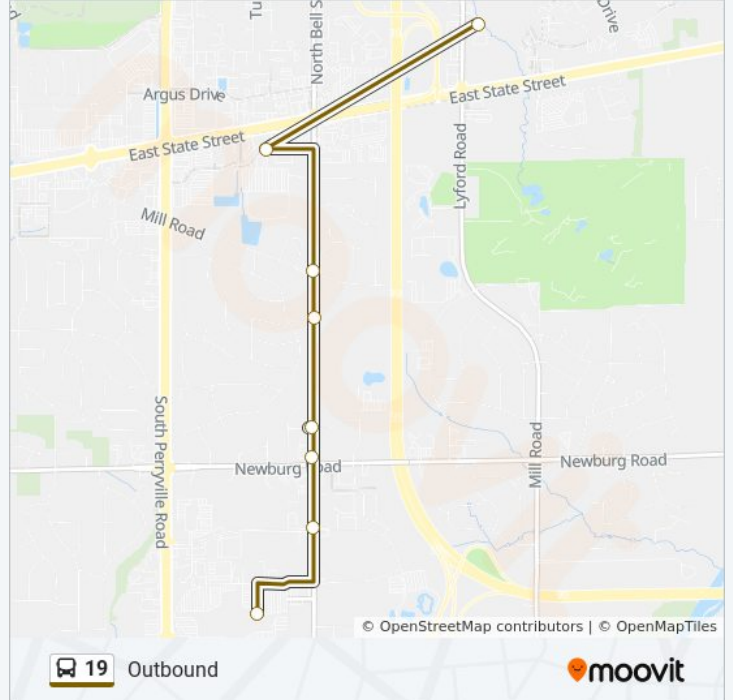

**Direction: Inbound**

16 stops

[VIEW LINE SCHEDULE](#)

- East Side Transfer Center
- Walton @ Walmart-S
- Bell School @ Mill-Nwc
- Bell School @ Waterford-Nwc
- Bell School @ Temple-Nwc
- Bell School @ Newburg-Nwc
- Bell School @ Cherryvale North Blvd-Nwc
- Cherryvale Mall Dr @ Cherryvale Mall-S-Inbound
- Cherryvale North Blvd @ Magic Waters-E-Inbound
- Cherryvale North Blvd @ East Condos-N-Inbound
- Bell School @ Cherryvale North Blvd-Nwc
- Bell School @ Newburg-Nwc
- Bell School @ Temple-Sec-Inbound
- Bell School @ Waterford-E-Inbound
- Bell School @ Mill-Sec-Inbound
- East Side Transfer Center

### Direction: Outbound

8 stops

[VIEW LINE SCHEDULE](#)

East Side Transfer Center

Walton @ Walmart-S

Bell School @ Mill-Nwc

Bell School @ Waterford-Nwc

Bell School @ Temple-Nwc

Bell School @ Newburg-Nwc

Bell School @ Cherryvale North Blvd-Nwc

Cherryvale Mall Dr @ Cherryvale Mall-S-Inbound

### 19 bus Info

**Direction:** Outbound

**Stops:** 8

**Trip Duration:** 10 min

**Line Summary:**

19 bus time schedules and route maps are available in an offline PDF at [moovitapp.com](https://moovitapp.com). Use the [Moovit App](#) to see live bus times, train schedule or subway schedule, and step-by-step directions for all public transit in Rockford, IL.