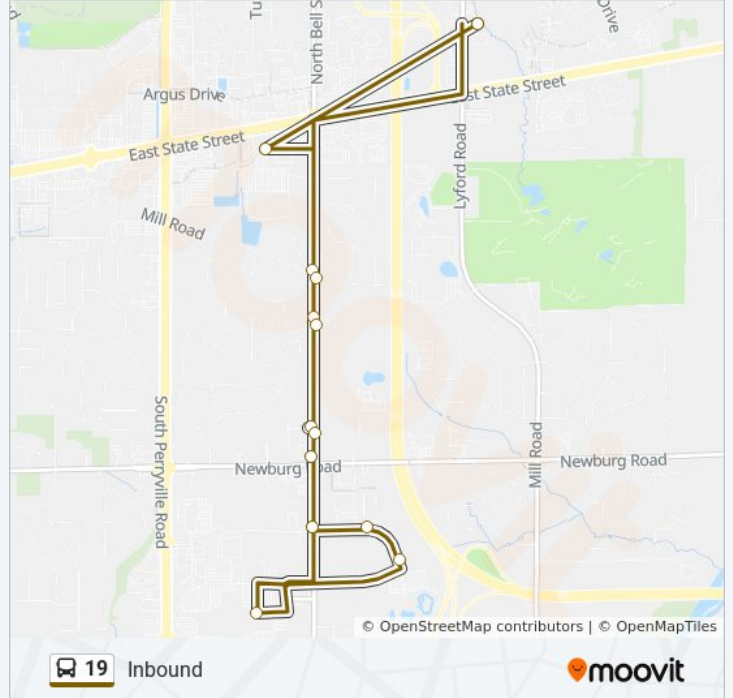

Inbound

Get The App

The 19 bus line (Inbound) has 2 routes. For regular weekdays, their operation hours are:

(1) Inbound: 6:20 AM - 5:20 PM (2) Outbound: 3:20 PM - 5:40 PM

Use the Moovit App to find the closest 19 bus station near you and find out when is the next 19 bus arriving.

**Direction: Inbound**

16 stops

[VIEW LINE SCHEDULE](#)

- East Side Transfer Center
- Walton @ Walmart-S
- Bell School @ Mill-Nwc
- Bell School @ Waterford-Nwc
- Bell School @ Temple-Nwc
- Bell School @ Newburg-Nwc
- Bell School @ Cherryvale North Blvd-Nwc
- Cherryvale Mall Dr @ Cherryvale Mall-S-Inbound
- Cherryvale North Blvd @ Magic Waters-E-Inbound
- Cherryvale North Blvd @ East Condos-N-Inbound
- Bell School @ Cherryvale North Blvd-Nwc
- Bell School @ Newburg-Nwc
- Bell School @ Temple-Sec-Inbound
- Bell School @ Waterford-E-Inbound
- Bell School @ Mill-Sec-Inbound
- East Side Transfer Center

**19 bus Info**

**Direction:** Inbound

**Stops:** 16

**Trip Duration:** 19 min

**Line Summary:**

### Direction: Outbound

8 stops

[VIEW LINE SCHEDULE](#)

East Side Transfer Center

Walton @ Walmart-S

Bell School @ Mill-Nwc

Bell School @ Waterford-Nwc

Bell School @ Temple-Nwc