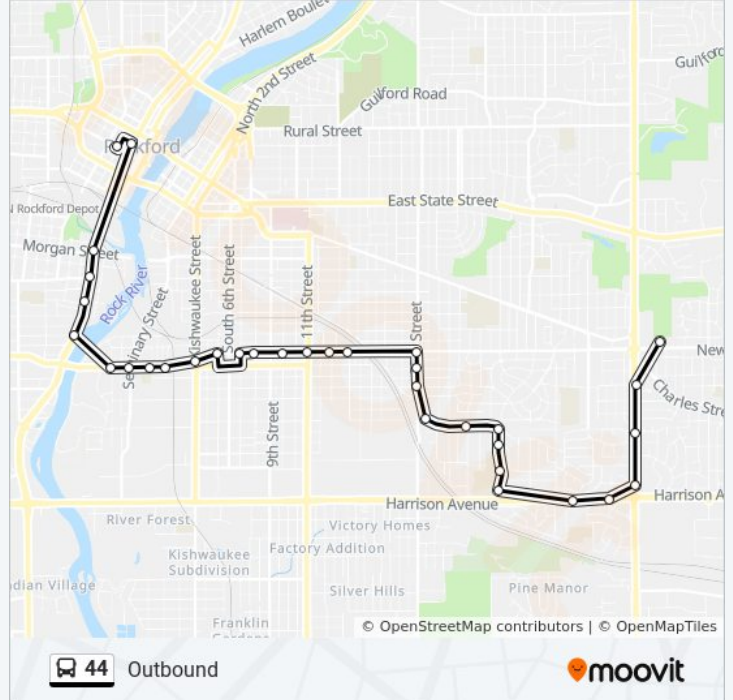

### Direction: Inbound

18 stops

[VIEW LINE SCHEDULE](#)

- Newburg @ Rockford Career College-N
- Charles @ Emerson-Nec-Inbound
- Charles @ Peter-Nec-Inbound
- Charles @ East High School-N-Inbound
- Charles @ Washington St-Nec-Inbound
- Charles @ Hunter-Nec-Inbound
- Charles @ Rockford-Nec-Inbound
- Charles @ Gardiner-Nec-Inbound
- Charles @ 12th St-Nec-Inbound
- Charles @ 10th St-Nec-Inbound
- Longwood @ Spafford-E-Outbound
- Chamberlain @ Park Terrace Apartments-Nwc
- Whitman @ Church-Nec
- Whitman @ Haskell-Nec
- Whitman @ Woodlawn-Nec
- Rockton @ Maple-Nwc-Inbound
- Winnebago @ Park-Nwc-Inbound
- Downtown Transfer Center

**44 bus Info**

**Direction:** Outbound

**Stops:** 33

**Trip Duration:** 27 min

**Line Summary:**

Broadway @ 20th St-Swc-Outbound

20th St @ 16th Ave-Nwc-Outbound

20th St @ 18th Ave-Nwc-Outbound

Wesleyan @ 21st St-S-Outbound

Wesleyan @ 25th St-Swc-Outbound

Wesleyan @ Ohio Pkwy-Swc-Outbound

Ohio Pkwy @ Dartmouth-Nwc-Outbound

Ohio Pkwy @ Thelma-W-Outbound

Ohio Pkwy @ Seward-W-Outbound

Harrison @ Silent Wood-Sec-Inbound

Harrison @ Manchester-Swc-Outbound

S Alpine @ Beach-Sec

S Alpine @ Cleveland-Sec

S Alpine @ Louisiana-Sec

Newburg @ Rockford Career College-N

44 bus time schedules and route maps are available in an offline PDF at [moovitapp.com](https://moovitapp.com). Use the [Moovit App](#) to see live bus times, train schedule or subway schedule, and step-by-step directions for all public transit in Rockford, IL.