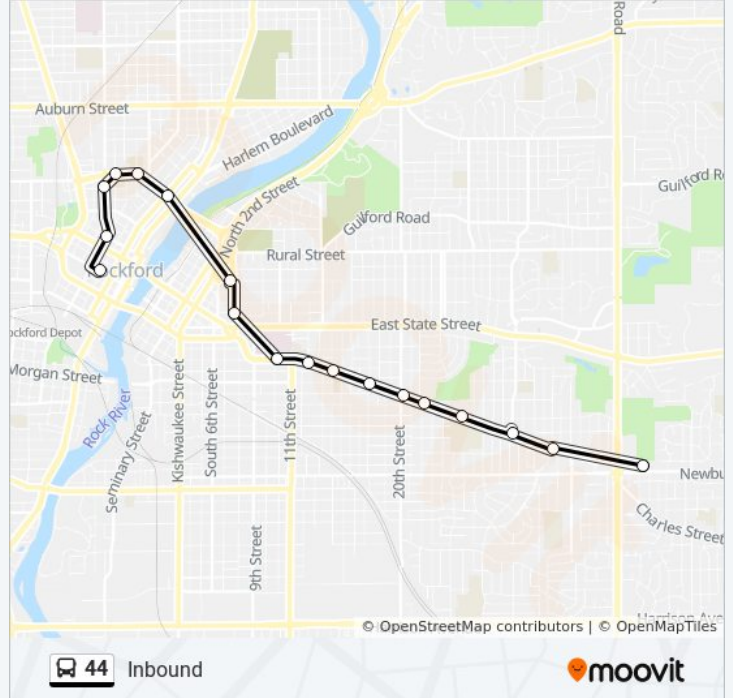

### Direction: Inbound

18 stops

[VIEW LINE SCHEDULE](#)

- Newburg @ Rockford Career College-N
- Charles @ Emerson-Nec-Inbound
- Charles @ Peter-Nec-Inbound
- Charles @ East High School-N-Inbound
- Charles @ Washington St-Nec-Inbound
- Charles @ Hunter-Nec-Inbound
- Charles @ Rockford-Nec-Inbound
- Charles @ Gardiner-Nec-Inbound
- Charles @ 12th St-Nec-Inbound
- Charles @ 10th St-Nec-Inbound
- Longwood @ Spafford-E-Outbound
- Chamberlain @ Park Terrace Apartments-Nwc
- Whitman @ Church-Nec
- Whitman @ Haskell-Nec
- Whitman @ Woodlawn-Nec
- Rockton @ Maple-Nwc-Inbound
- Winnebago @ Park-Nwc-Inbound
- Downtown Transfer Center

### 44 bus Info

**Direction:** Inbound

**Stops:** 18

**Trip Duration:** 27 min

**Line Summary:**

**Direction: Outbound**

33 stops

[VIEW LINE SCHEDULE](#)

**44 bus Info**

**Direction:** Outbound

**Stops:** 33

**Trip Duration:** 27 min

**Line Summary:**

Broadway @ 20th St-Swc-Outbound

20th St @ 16th Ave-Nwc-Outbound

20th St @ 18th Ave-Nwc-Outbound

Wesleyan @ 21st St-S-Outbound

Wesleyan @ 25th St-Swc-Outbound

Wesleyan @ Ohio Pkwy-Swc-Outbound

Ohio Pkwy @ Dartmouth-Nwc-Outbound

Ohio Pkwy @ Thelma-W-Outbound

Ohio Pkwy @ Seward-W-Outbound

Harrison @ Silent Wood-Sec-Inbound