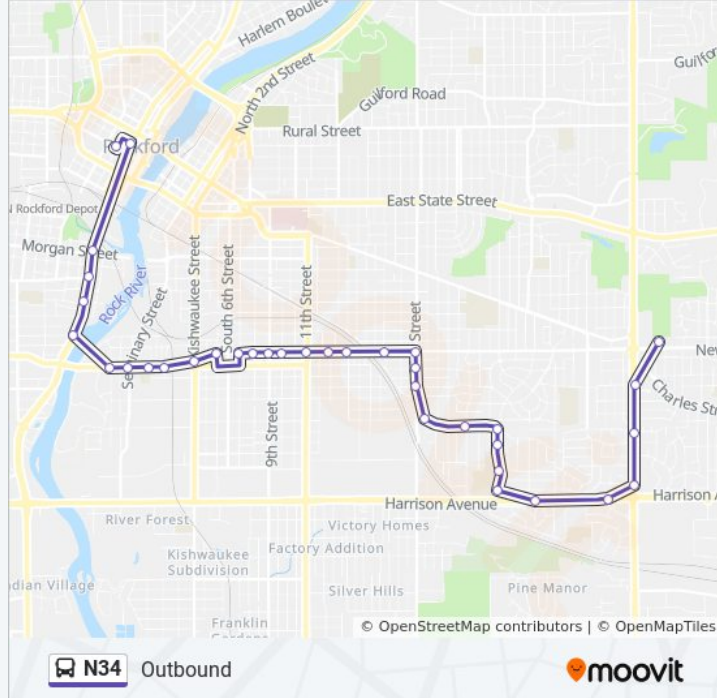

Direction: Inbound

18 stops

[VIEW LINE SCHEDULE](#)

Newburg @ Rockford Career College-N
Parkside @ Charles-Sec-Inbound
Charles @ Emerson-Nec-Inbound
Charles @ Peter-Nec-Inbound
Charles @ East High School-N-Inbound
Charles @ Rockford-Nec-Inbound
Charles @ Chicago-Nec-Inbound
Charles @ Washington St-Nec-Inbound
Charles @ Gardiner-Nec-Inbound
Charles @ 12th St-Nec-Inbound
Charles @ 10th St-Nec-Inbound
Longwood @ Spafford-E-Outbound
Chamberlain @ Park Terrace Apartments-Nwc
Whitman @ Church-Nec
Whitman @ Haskell-Nec
Whitman @ Woodlawn-Nec
Rockton @ Maple-Nwc-Inbound
Downtown Transfer Center

N34 bus Info

Direction: Outbound

Stops: 35

Trip Duration: 27 min

Line Summary:

Broadway @ 14th St-Swc-Outbound

Broadway @ 18th St-Swc-Outbound

Broadway @ 20th St-Swc-Outbound

20th St @ 16th Ave-Nwc-Outbound

20th St @ 18th Ave-Nwc-Outbound

Wesleyan @ 21st St-S-Outbound

Wesleyan @ 25th St-Swc-Outbound

Wesleyan @ Ohio Pkwy-Swc-Outbound

Ohio Pkwy @ Dartmouth-Nwc-Outbound

Ohio Pkwy @ Thelma-W-Outbound

Ohio Pkwy @ Seward-W-Outbound

Harrison @ Criag Hill-Swc-Outbound

Harrison @ Manchester-Swc-Outbound

S Alpine @ Beach-Sec

S Alpine @ Cleveland-Sec

S Alpine @ Louisiana-Sec

Newburg @ Rockford Career College-N