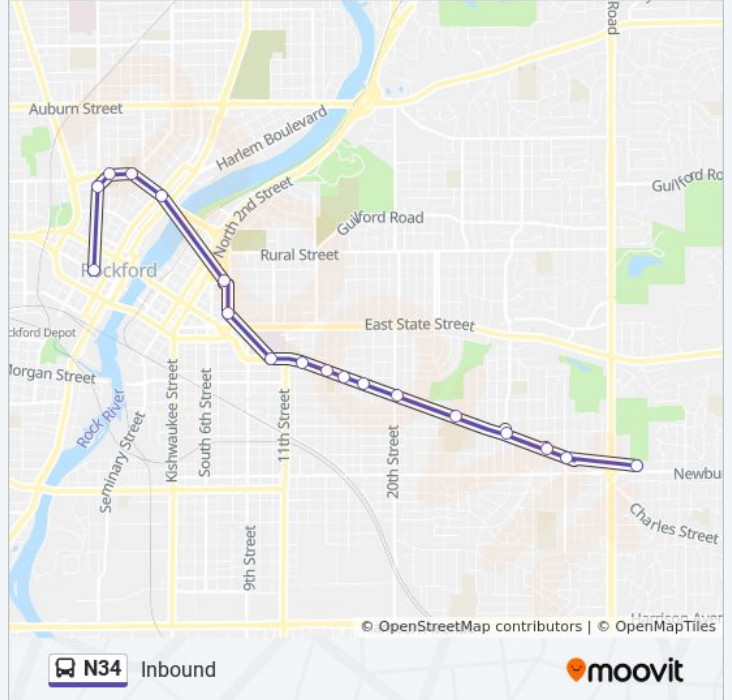

Direction: Inbound

18 stops

[VIEW LINE SCHEDULE](#)

Newburg @ Rockford Career College-N
Parkside @ Charles-Sec-Inbound
Charles @ Emerson-Nec-Inbound
Charles @ Peter-Nec-Inbound
Charles @ East High School-N-Inbound
Charles @ Rockford-Nec-Inbound
Charles @ Chicago-Nec-Inbound
Charles @ Washington St-Nec-Inbound
Charles @ Gardiner-Nec-Inbound
Charles @ 12th St-Nec-Inbound
Charles @ 10th St-Nec-Inbound
Longwood @ Spafford-E-Outbound
Chamberlain @ Park Terrace Apartments-Nwc
Whitman @ Church-Nec
Whitman @ Haskell-Nec
Whitman @ Woodlawn-Nec
Rockton @ Maple-Nwc-Inbound
Downtown Transfer Center

N34 bus Info

Direction: Inbound

Stops: 18

Trip Duration: 27 min

Line Summary:

Direction: Outbound

35 stops

[VIEW LINE SCHEDULE](#)

N34 bus Info

Direction: Outbound

Stops: 35

Trip Duration: 27 min

Line Summary:

Broadway @ 14th St-Swc-Outbound

Broadway @ 18th St-Swc-Outbound

Broadway @ 20th St-Swc-Outbound

20th St @ 16th Ave-Nwc-Outbound

20th St @ 18th Ave-Nwc-Outbound

Wesleyan @ 21st St-S-Outbound

Wesleyan @ 25th St-Swc-Outbound

Wesleyan @ Ohio Pkwy-Swc-Outbound

Ohio Pkwy @ Dartmouth-Nwc-Outbound

Ohio Pkwy @ Thelma-W-Outbound