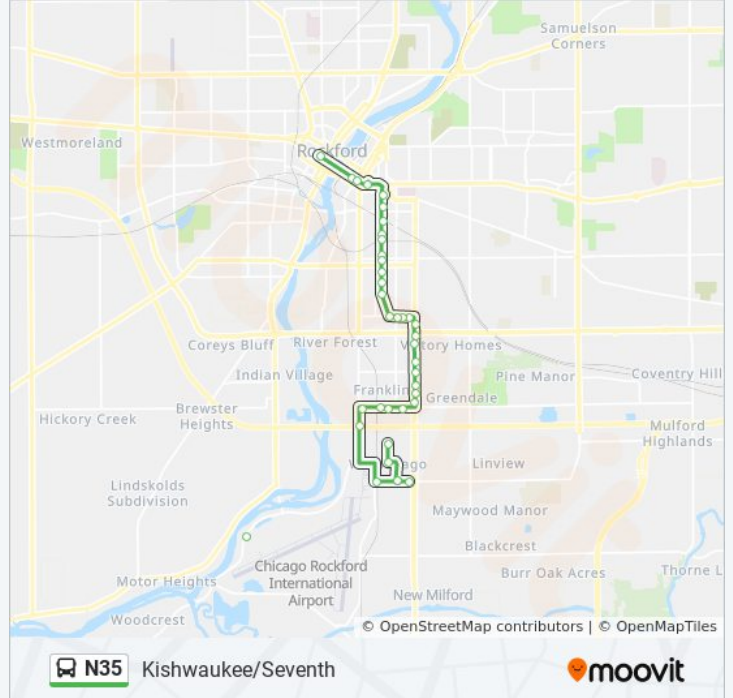

**Direction: Inbound**

38 stops

[VIEW LINE SCHEDULE](#)

- Assembly @ Pci-E-Inbound
- Airport Dr @ Assembly-Nec-Inbound
- Amazon@ Airport
- Samuelson @ Logistics-Nec-Inbound
- Samuelson @ Mcdonalds-N-Inbound
- Samuelson @ Logistics-Nec-Inbound
- Samuelson @ Falcon-Nec-Falcon
- Kishwaukee @ Riverdahl School-E-Inbound
- Sandy Hollow @ Riverdahl School-S
- Sandy Hollow @ 7th St-S
- Sandy Hollow @ 8th St-Swc
- Sandy Hollow @ Southgate Shopping Center-S
- 11th St @ Johnson-Sec-Inbound
- 11th St @ Hamilton-Sec-Inbound
- 11th St @ 11th Street Plaza-E-Inbound
- 11th St @ Brooke-E-Inbound
- 11th St @ Reed-Sec-Inbound
- 11th St @ Alton-Sec-Inbound
- 11th St @ Harrison-Sec-Inbound
- 11th St @ Burger King-E-Inbound
- 23rd Ave @ Parmele-Nec-Inbound
- 23rd Ave @ 10th St-Nec-Inbound

**N35 bus Info**

**Direction:** Inbound

**Stops:** 38

**Trip Duration:** 33 min

**Line Summary:**

23rd Ave @ 9th St-Nec-Inbound  
 23rd Ave @ 8th St-Nec-Inbound  
 7th St @ 20th Ave-Sec-Inbound  
 7th St @ 18th Ave-Sec-Inbound  
 7th St @ 16th Ave-Sec-Inbound  
 7th St @ Broadway-Sec-Inbound  
 7th St @ Crusader Community Health-Sec-Inbound  
 7th St @ 10th Ave-Sec-Inbound  
 7th St @ 9th Ave-Sec-Inbound  
 7th St @ Railroad-Sec-Inbound  
 7th St @ 4th Ave-Sec-Inbound  
 7th St @ 2nd Ave-Sec-Inbound  
 E State @ 4th St-Nec-Inbound  
 E State @ 2nd St-Nec-Inbound  
 E State @ 1st St-Nec-Inbound  
 Downtown Transfer Center

**Direction: Outbound**

25 stops

[VIEW LINE SCHEDULE](#)

Downtown Transfer Center  
 Mulberry @ Church-Swc-Outbound  
 E State @ 2nd St-Swc-Outbound  
 Walnut @ 2nd St-Swc-Outbound  
 Kishwaukee @ Oak-Nwc-Outbound  
 Kishwaukee @ Grove-Nwc-Outbound  
 Kishwaukee @ College-Nwc-Outbound  
 College @ 3rd St-Nec  
 Seminary @ Brewington Oaks-Sec  
 Kishwaukee @ Catlin-Nwc-Outbound  
 Kishwaukee @ Pope-Nwc-Outbound  
 Kishwaukee @ Buckbee-Nwc-Outbound