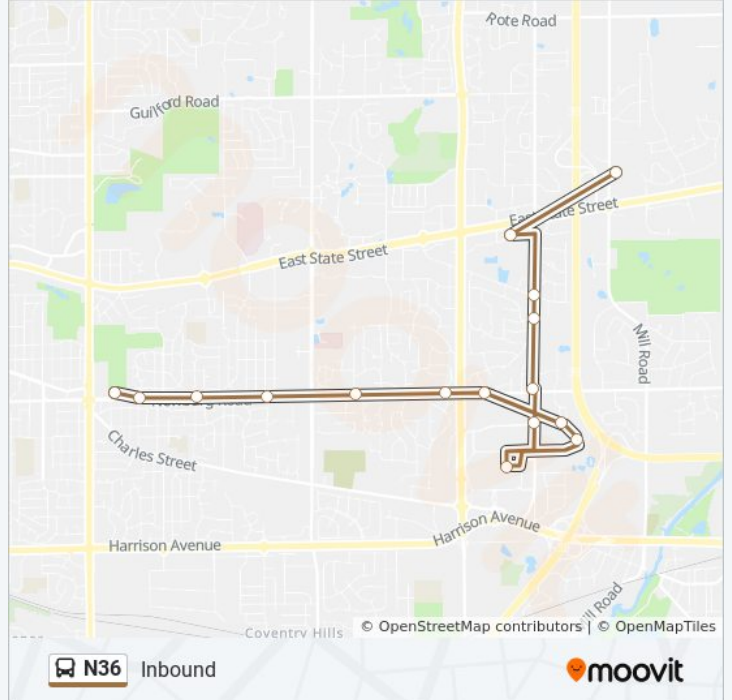

### Direction: Inbound

16 stops

[VIEW LINE SCHEDULE](#)

East Side Transfer Center

Walton @ Walmart-S

Bell School @ Mill-Nwc

Bell School @ Waterford-Nwc

Bell School @ Newburg-Nwc

Bell School @ Cherryvale North Blvd-Nwc

Cherryvale Mall Dr @ Cherryvale Mall-S-Inbound

Cherryvale North Blvd @ Magic Waters-E-Inbound

Cherryvale North Blvd @ East Condos-N-Inbound

Newburg @ Chokecherry-Nec-Inbound

### N36 bus Info

**Direction:** Inbound

**Stops:** 16

**Trip Duration:** 24 min

**Line Summary:**

**Direction: Outbound**

42 stops

[VIEW LINE SCHEDULE](#)