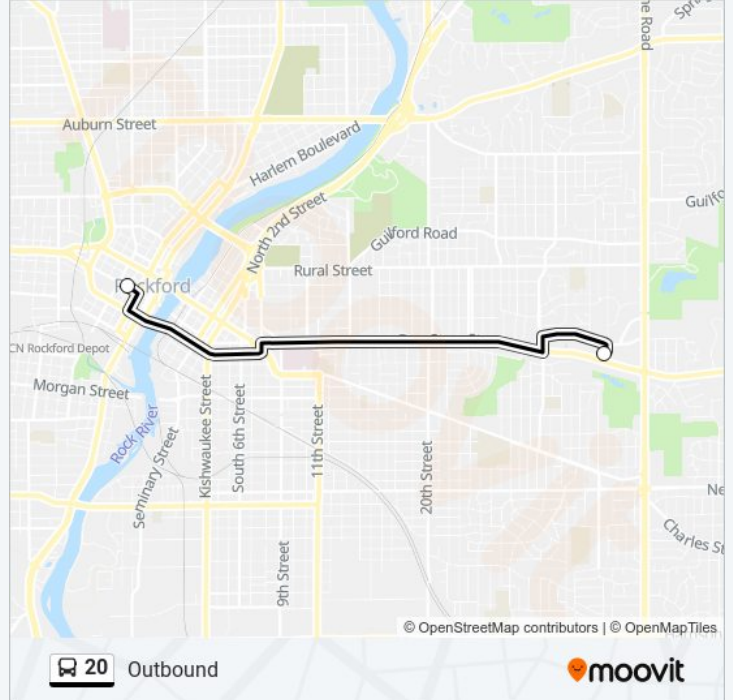

20 bus time schedules and route maps are available in an offline PDF at moovitapp.com. Use the [Moovit App](#) to see live bus times, train schedule or subway schedule, and step-by-step directions for all public transit in Rockford, IL.

[About Moovit](#) • [MaaS Solutions](#) • [Supported Countries](#) • [Mooviter Community](#)

© 2024 Moovit - All Rights Reserved

Check Live Arrival Times