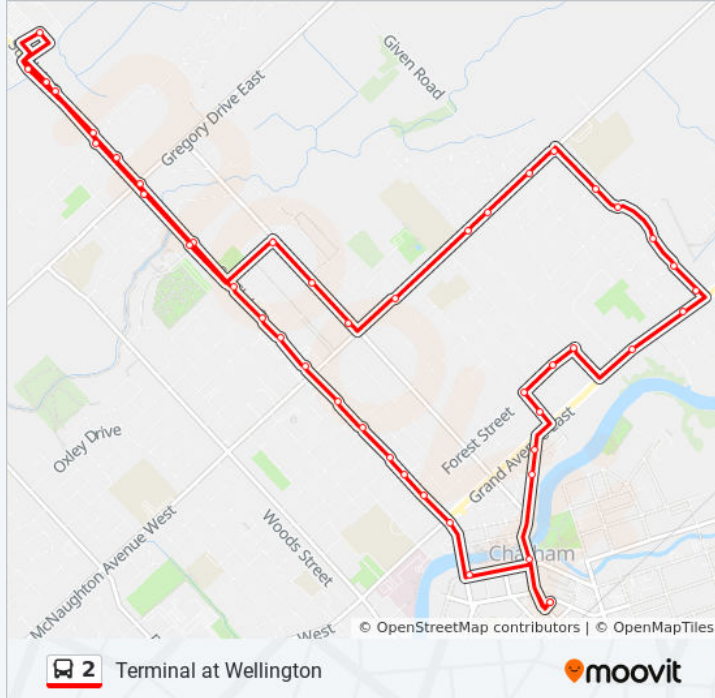

St Clair St at Paxton

Jackson Dr at Victoria

Victoria at Henry O'Way

Victoria at Mcnaughton

Mcnaughton Ave E at Cedarwoods

Mcnaughton Ave E at Taylor

Mcnaughton Ave E at Carolinian

Mcnaughton Ave E at Monarch

Mcnaughton Ave E at Michener

Michener at Viscount

Michener at Valley

Michener at Vanier

Michener at Aberdeen

Michener at Meadowbrook Plaza

Grand Ave E at Vanier

Grand Ave E at Grandview Apartments

Taylor at Forest

Forest at Coverdale

Forest at Van Allen

Van Allen at Mighty Jim's Variety

Thames St at Salter

Thames St at Chatham St

5th St at King St W

Terminal at Wellington

2 bus time schedules and route maps are available in an offline PDF at moovitapp.com. Use the [Moovit App](#) to see live bus times, train schedule or subway schedule, and step-by-step directions for all public transit in Chatham-Kent, ON.

[About Moovit](#) • [MaaS Solutions](#) • [Supported Countries](#) • [Mooviter Community](#)

© 2024 Moovit - All Rights Reserved

Check Live Arrival Times