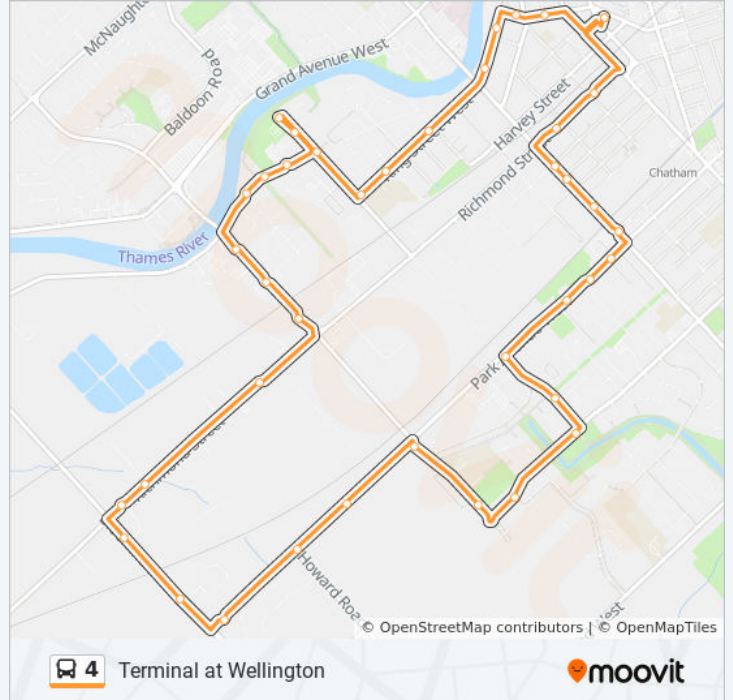

Direction: Terminal at Wellington

41 stops

[VIEW LINE SCHEDULE](#)

- Terminal at Wellington
- Wellington W St at Forsythe
- 2nd St at Police Station
- King St at Boardwalk
- King St W at Lacroix St
- King St W at Riverview Gardens
- King St W at Winston Churchill
- King St at Merritt Ave
- Merritt Ave at Riverview Dr
- Merritt Ave at Active Lifestyle Centre
- Merritt Ave at Meadow Park Apartments
- Riverview Dr at Riverbend Towers
- Riverview Dr at Riverway Court
- Riverview Dr at Regal Towers
- Keil Drive at Heritage Rd
- Keil Dr at Rice & Noodle
- Keil Dr at Concentrix
- Richmond St at Pinnacle Finishing
- Richmond St at Kimber Fence
- Richmond St at Provincial Building
- Richmond St at Comfort Inn
- Bloomfield at Oriole Pkwy

4 bus Info

Direction: Terminal at Wellington

Stops: 41

Trip Duration: 29 min

Line Summary:

Park Ave W at Parkfield Restaurant

Park Ave W at Howard

Park Ave W at Atw

Keil Driver at Park Ave W

Keil Dr at Molengraf Way

Tweedsmuir Ave W at Braemar

Tweedsmuir Ave at Blythe Park

Wedgewood Ave at Copperfield

Wedgewood Ave at Park Ave W

Park Ave W at Baker

Park Ave W at Berry

Park Ave W at Houston

Lacroix St at Sobeyes/Edgar

Lacroix St at Spencer Ave

Lacroix St at Gray St

Lacroix St at Lorne Ave

Richmond St at Dominos Pizza

Richmond St at Raleigh St

Terminal at Wellington