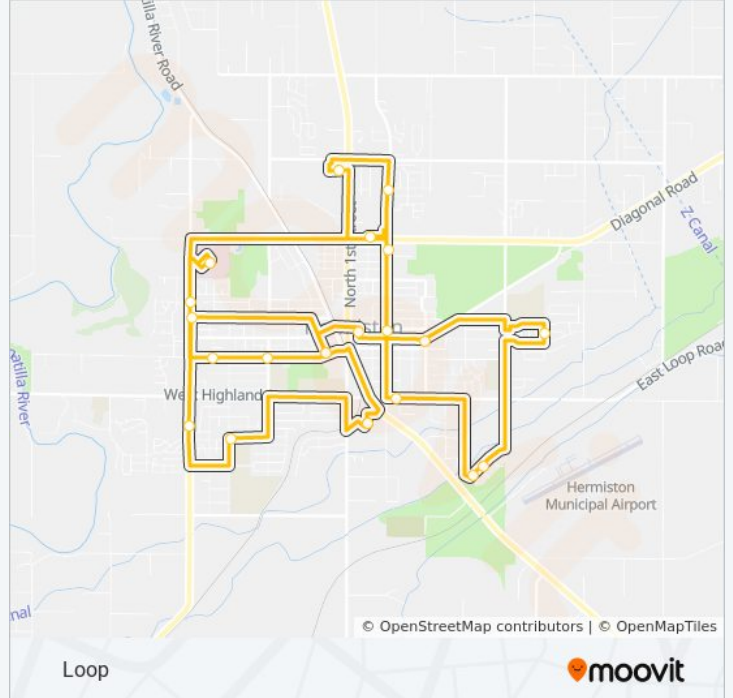

Direction: Loop

22 stops

[VIEW LINE SCHEDULE](#)

- Hermiston Plaza
- SW 3rd Street & W Orchard Avenue (Hermiston)
- City Hall (Hermiston)
- E Main St & NE 7th St (Hermiston)
- NE 13th St & NE Madrona Dr - Highland Park (Hermiston)
- Se Columbia Dr (Hermiston)
- Stafford Hansell Government Center (Hermiston)
- E Highland Ave & Se 5th St (Hermiston)
- NE 4th St & Gladys Ave (Hermiston)
- NE 4th St & E Dogwood Ave (Hermiston)
- NE 4th St & E Oregon Ave (Hermiston)
- Grocery Outlet
- Walmart (Hermiston)
- Good Shepherd Medical Center (Hermiston)
- NW 11th St & W Hartley Ave (Hermiston)
- W Orchard Ave & SW 10th St (Hermiston)
- W Orchard Ave & SW 7th St (Hermiston)
- SW 3rd Street & W Orchard Avenue (Hermiston)
- W Ridgeway Ave & NW 11th St (Hermiston)
- SW 11th St & W Division Ave (Hermiston)
- SW 9th St & W Johns Ave (Hermiston)

HERMISTON HART bus Info

Direction: Loop

Stops: 22

Trip Duration: 60 min

Line Summary:

Hermiston Plaza

Direction: Loop

22 stops

[VIEW LINE SCHEDULE](#)

Hermiston Plaza

SW 9th St & W Johns Ave (Hermiston)

SW 11th St & W Division Ave (Hermiston)

W Ridgeway Ave & NW 11th St (Hermiston)

SW 3rd Street & W Orchard Avenue (Hermiston)

W Orchard Ave & SW 7th St (Hermiston)

Direction: Loop

Stops: 22

Trip Duration: 60 min

Line Summary:

E Main St & NE 7th St (Hermiston)

City Hall (Hermiston)

SW 3rd Street & W Orchard Avenue (Hermiston)

Hermiston Plaza