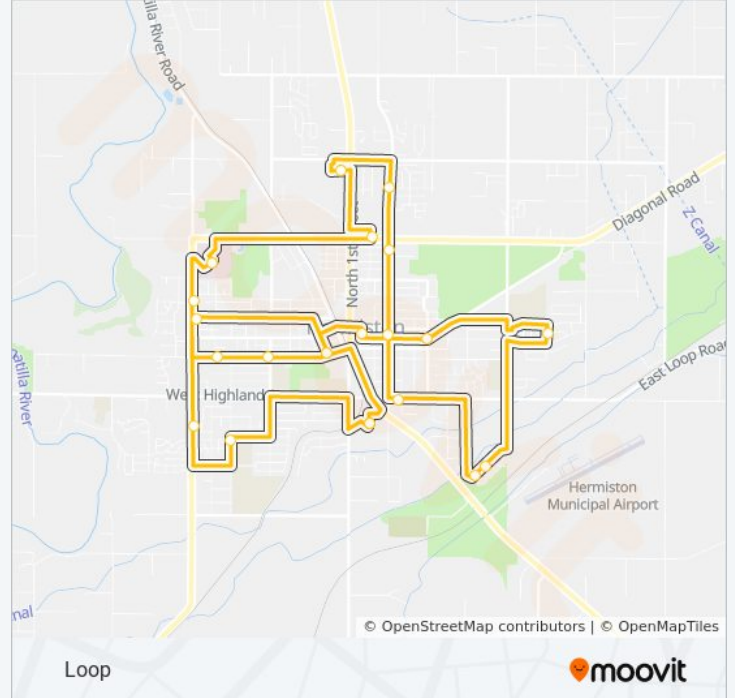

Direction: Loop

22 stops

[VIEW LINE SCHEDULE](#)

- Hermiston Plaza
- SW 3rd Street & W Orchard Avenue (Hermiston)
- City Hall (Hermiston)
- E Main St & NE 7th St (Hermiston)
- NE 13th St & NE Madrona Dr - Highland Park (Hermiston)
- Se Columbia Dr (Hermiston)
- Stafford Hansell Government Center (Hermiston)
- E Highland Ave & Se 5th St (Hermiston)
- NE 4th St & Gladys Ave (Hermiston)
- NE 4th St & E Dogwood Ave (Hermiston)
- NE 4th St & E Oregon Ave (Hermiston)
- Grocery Outlet
- Walmart (Hermiston)
- Good Shepherd Medical Center (Hermiston)
- NW 11th St & W Hartley Ave (Hermiston)
- W Orchard Ave & SW 10th St (Hermiston)
- W Orchard Ave & SW 7th St (Hermiston)
- SW 3rd Street & W Orchard Avenue (Hermiston)
- W Ridgeway Ave & NW 11th St (Hermiston)
- SW 11th St & W Division Ave (Hermiston)
- SW 9th St & W Johns Ave (Hermiston)

HERMISTON HART bus Info

Direction: Loop

Stops: 22

Trip Duration: 60 min

Line Summary:

Hermiston Plaza

Direction: Loop

22 stops

W Orchard Ave & SW 10th St (Hermiston)

NW 11th St & W Hartley Ave (Hermiston)

Good Shepherd Medical Center (Hermiston)

Walmart (Hermiston)

Grocery Outlet

NE 4th St & E Oregon Ave (Hermiston)

NE 4th St & E Dogwood Ave (Hermiston)

Direction: Loop

Stops: 22

Trip Duration: 60 min

Line Summary:

E Main St & NE 7th St (Hermiston)

City Hall (Hermiston)

SW 3rd Street & W Orchard Avenue (Hermiston)

Hermiston Plaza