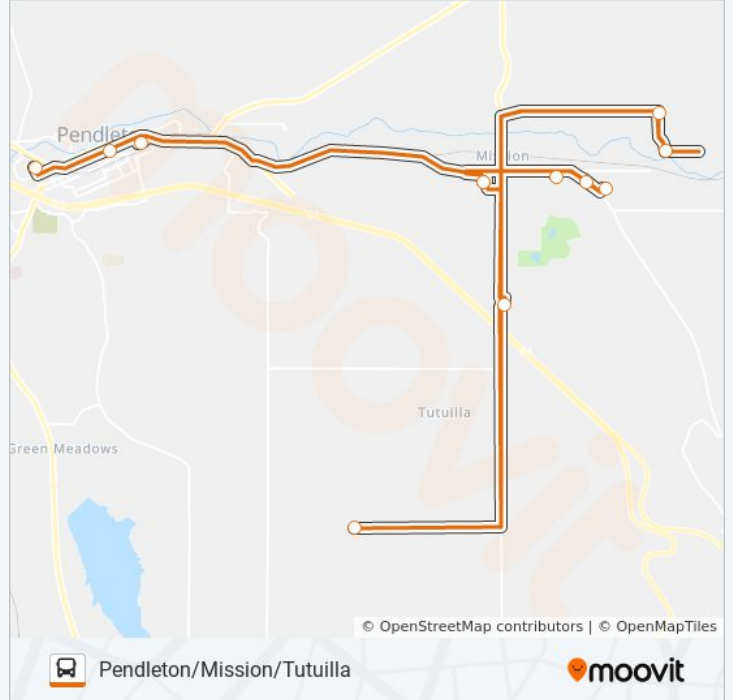

 TUTUILLA TRIPPER

Pendleton/Mission/Tutuilla

[Get The App](#)

The TUTUILLA TRIPPER bus line Pendleton/Mission/Tutuilla has one route. For regular weekdays, their operation hours are:

(1) Pendleton/Mission/Tutuilla: 7:02 AM - 3:29 PM

Use the Moovit App to find the closest TUTUILLA TRIPPER bus station near you and find out when is the next TUTUILLA TRIPPER bus arriving.

Direction: Pendleton/Mission/Tutuilla

12 stops

[VIEW LINE SCHEDULE](#)

Mission Creek Subdivision (Mcs) - Cedar St &
Aspen Way

Kirkpatrick Rd & Mckinley Ln (Mission)

Lavadour Ln (Mission)

Best Rd & Marsh Hawk Ln (Tutuilla)

Arrowhead Travel Plaza

Kayak Transit Hub (Behind Nixyaawii
Governance Center)**TUTUILLA TRIPPER bus Time Schedule**

TUTUILLA TRIPPER bus Info**Direction:** Pendleton/Mission/Tutuilla**Stops:** 12**Trip Duration:** 61 min**Line Summary:**

TUTUILLA TRIPPER bus time schedules and route maps are available in an offline PDF at moovitapp.com. Use the [Moovit App](#) to see live bus times, train schedule or subway schedule, and step-by-step directions for all public transit in Walla Walla, WA.