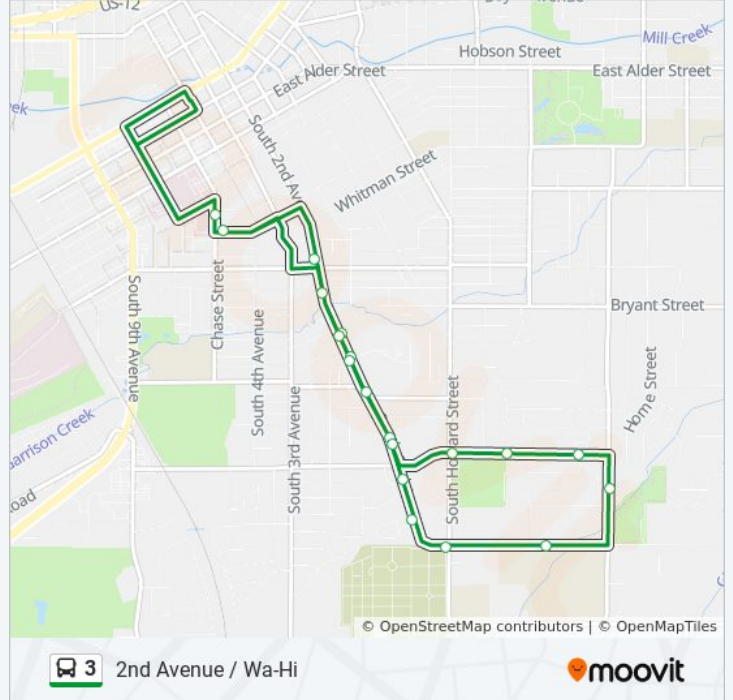

2nd Avenue / Wa-Hi

Get The App

The 3 bus line 2nd Avenue / Wa-Hi has one route. For regular weekdays, their operation hours are:

(1) 2nd Avenue/Wa-Hi: 6:15 AM - 5:20 PM

Use the Moovit App to find the closest 3 bus station near you and find out when is the next 3 bus arriving.

Direction: 2nd Avenue/Wa-Hi

24 stops

[VIEW LINE SCHEDULE](#)

- West Loop
- 2nd & Birch
- 2nd & Stahl
- 2nd & Chestnut
- 2nd & Maple
- Southgate
- 2nd & Edwards
- 2nd & Penny Lane
- 2nd & Parkwood Circle
- Abbott & Howard
- Walla Walla High School
- Fern & Fern
- Tietan & Dow
- Tietan & Hilbrooke
- Tietan & Howard
- 2nd & Edwards
- 2nd & Sheridan
- 2nd & Providence Urgent Care
- Southgate
- 2nd & Chestnut
- 2nd & Whitman
- 2nd & Birch

3 bus Time Schedule

2nd Avenue/Wa-Hi Route Timetable:

Sunday	Not Operational
Monday	6:15 AM - 5:20 PM
Tuesday	6:15 AM - 5:20 PM
Wednesday	6:15 AM - 5:20 PM
Thursday	6:15 AM - 5:20 PM
Friday	6:15 AM - 5:20 PM
Saturday	Not Operational

3 bus Info

Direction: 2nd Avenue/Wa-Hi

Stops: 24

Trip Duration: 25 min

Line Summary:

Alder & 2nd

West Loop

3 bus time schedules and route maps are available in an offline PDF at moovitapp.com. Use the [Moovit App](#) to see live bus times, train schedule or subway schedule, and step-by-step directions for all public transit in Walla Walla, WA.