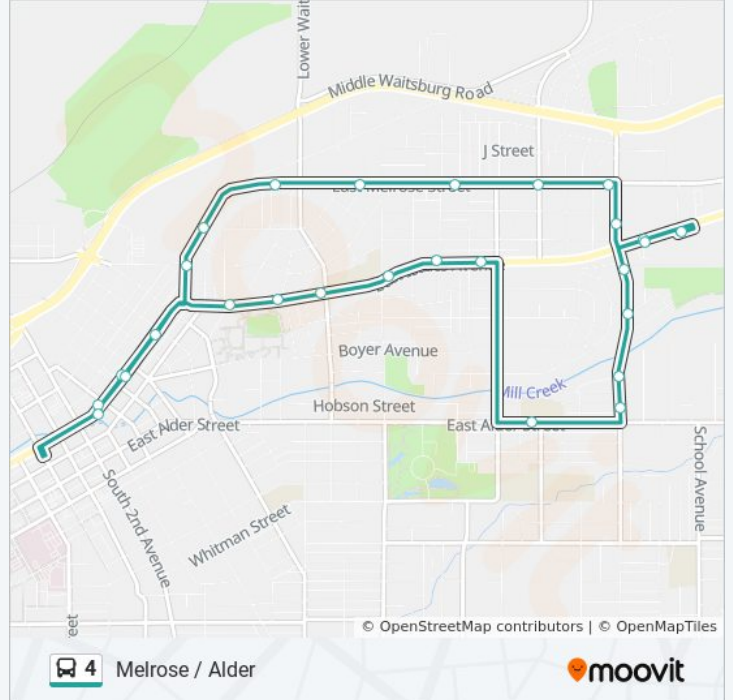

Melrose / Alder

Get The App

The 4 bus line Melrose / Alder has one route. For regular weekdays, their operation hours are:

(1) Melrose / Alder: 6:15 AM - 5:20 PM

Use the Moovit App to find the closest 4 bus station near you and find out when is the next 4 bus arriving.

**Direction: Melrose / Alder**

29 stops

[VIEW LINE SCHEDULE](#)

- West Loop
- Rose & Colville
- Rose & Palouse
- Rose & Touchet
- North Rose & Sumach
- Sumach & Stadium Dr.
- Melrose & Valencia
- Melrose & Bonsella/Division
- Melrose & White
- Melrose & Wellington
- Melrose & Wilbur
- Wilbur & Walla Walla
- Isaacs & Wilbur
- Mill Creek Apartments
- Isaacs & Albertsons
- Wilbur & Tacoma
- Wilbur & University
- Wilbur & Creekside Apts.
- Wilbur & Hobson
- Alder & Bridge
- Alder & Mckinley
- Alder & Division

**4 bus Info**

**Direction:** Melrose / Alder

**Stops:** 29

**Trip Duration:** 25 min

**Line Summary:**

- Alder & Clinton
- Alder & Merriam
- Alder & Park
- Palouse & Alder
- Rose & Palouse
- Rose & Colville
- West Loop

4 bus time schedules and route maps are available in an offline PDF at [moovitapp.com](https://moovitapp.com). Use the [Moovit App](#) to see live bus times, train schedule or subway schedule, and step-by-step directions for all public transit in Walla Walla, WA.