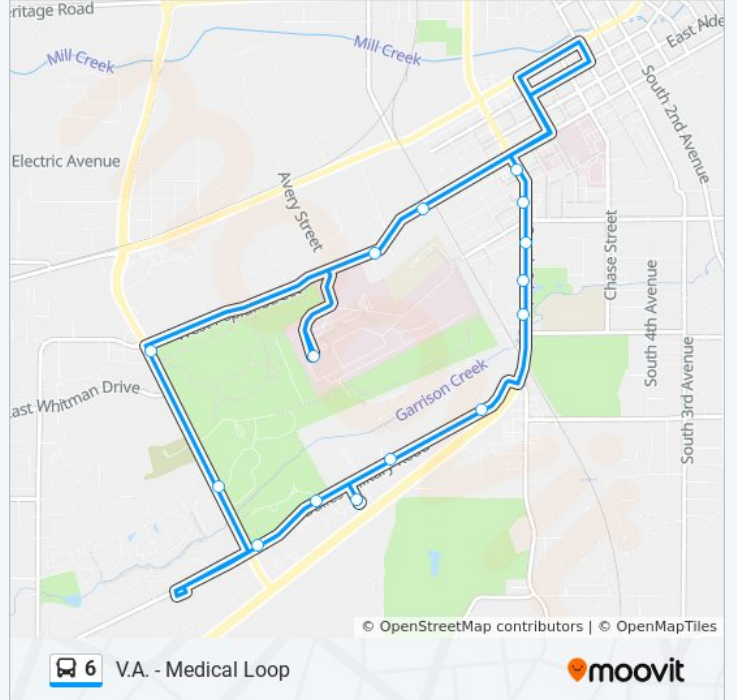

V.A. - Medical Loop

[Get The App](#)

The 6 bus line V.A. - Medical Loop has one route. For regular weekdays, their operation hours are:
(1) Va-Medical Loop: 6:45 AM - 5:20 PM
Use the Moovit App to find the closest 6 bus station near you and find out when is the next 6 bus arriving.

Direction: Va-Medical Loop

19 stops

[VIEW LINE SCHEDULE](#)

- West Loop
- Poplar & 6th
- 9th & Poplar
- 9th & Willow
- 9th Ave & Emma
- Super 1 Foods
- 9th & Orchard
- Dalles Military & 15th
- Park Plaza
- Human Services
- Dalles Military & Fort Walla Walla
- Dallas Military & Myra
- Myra & Fort Walla Walla
- Myra & Poplar
- Va Medical Center
- Grand Cinemas
- Poplar & 14th
- Poplar & 6th
- West Loop

6 bus Time Schedule

Va-Medical Loop Route Timetable:

Sunday	Not Operational
Monday	6:45 AM - 5:20 PM
Tuesday	6:45 AM - 5:20 PM
Wednesday	6:45 AM - 5:20 PM
Thursday	6:45 AM - 5:20 PM
Friday	6:45 AM - 5:20 PM
Saturday	Not Operational

6 bus Info

Direction: Va-Medical Loop

Stops: 19

Trip Duration: 25 min

Line Summary:

6 bus time schedules and route maps are available in an offline PDF at moovitapp.com. Use the [Moovit App](#) to see live bus times, train schedule or subway schedule, and step-by-step directions for all public transit in Walla Walla, WA.