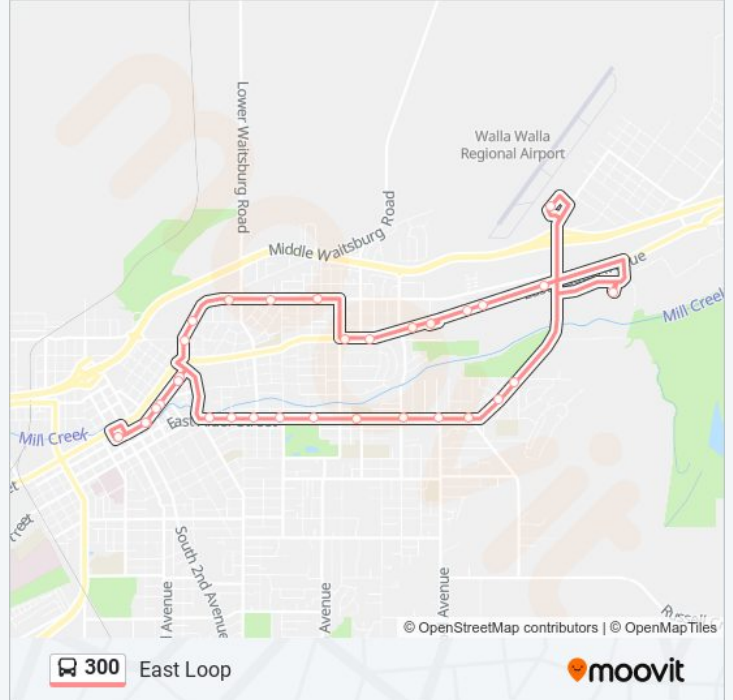

Direction: East Loop

34 stops

[VIEW LINE SCHEDULE](#)

- West Loop
- Main & 1st
- Main & Spokane
- Main & Touchet
- North Rose & Sumach
- Sumach & Stadium Dr.
- Melrose & Valencia
- Melrose & Bonsella/Division
- Melrose & White
- Isaacs & Roosevelt
- Isaacs & Ash
- Isaacs & Wilbur
- Mill Creek Apartments
- Isaacs & Link
- Blue Mountain Industries
- Isaacs & Tausick
- Walla Walla Airport by Request
- Walla Walla Community College
- Tausick & Garrison
- Tausick & Parrish
- Alder & Berney
- Alder & School Ave.

300 bus Info

Direction: East Loop

Stops: 34

Trip Duration: 40 min

Line Summary:

Alder & Wilbur

Alder & Bridge

Alder & Mckinley

Alder & Division

Alder & Clinton

Alder & Merriam

Alder & Park

Main & Touchet

Main & Spokane

Main & 1st

Walla Walla Transit Center

West Loop

Direction: Walla Walla Community College

2 stops

[VIEW LINE SCHEDULE](#)

West Loop

Walla Walla Community College

300 bus Time Schedule

Walla Walla Community College Route Timetable: