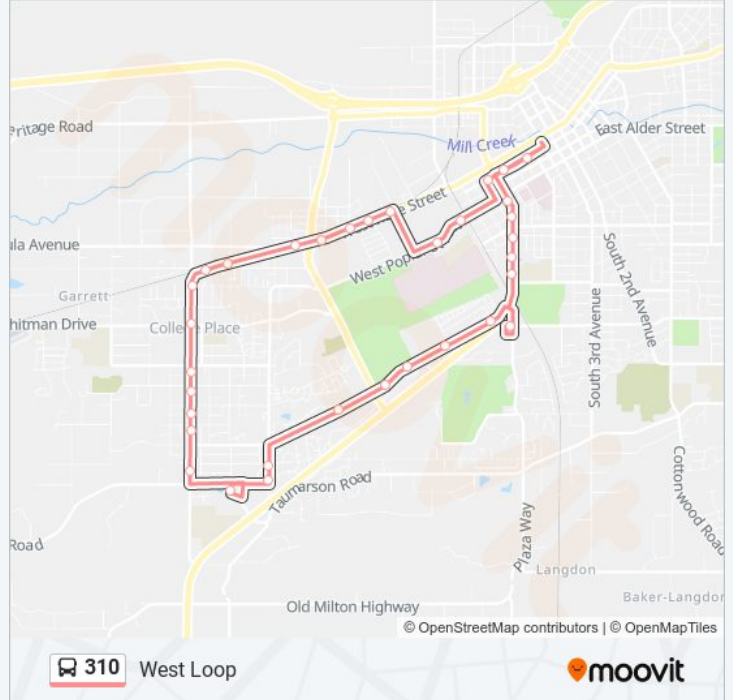

West Loop

Get The App

The 310 bus line West Loop has one route. For regular weekdays, their operation hours are:

(1) West Loop: 5:45 PM - 8:00 PM

Use the Moovit App to find the closest 310 bus station near you and find out when is the next 310 bus arriving.

Direction: West Loop

35 stops

[VIEW LINE SCHEDULE](#)

- West Loop
- Main & 8th
- 9th & Poplar
- 9th & Willow
- 9th Ave & Emma
- Super 1 Foods
- 9th & Orchard
- Tietan & Plaza
- Dalles Military & 15th
- Park Plaza
- Dalles Military & Fort Walla Walla
- Dallas Military & Myra
- 12th & Garrison
- Larch & Scenic View
- Larch & Mockingbird
- Walmart
- College & Sunny
- Andy's Laundromat
- College & 9th
- College & 6th
- College & 4th
- College & Whitman

310 bus Info

Direction: West Loop

Stops: 35

Trip Duration: 40 min

Line Summary:

College & C Street

Rose & Ash

Rose & Damson

Main & 6th

West Loop

310 bus time schedules and route maps are available in an offline PDF at moovitapp.com. Use the [Moovit App](#) to see live bus times, train schedule or subway schedule, and step-by-step directions for all public transit in Walla Walla, WA.