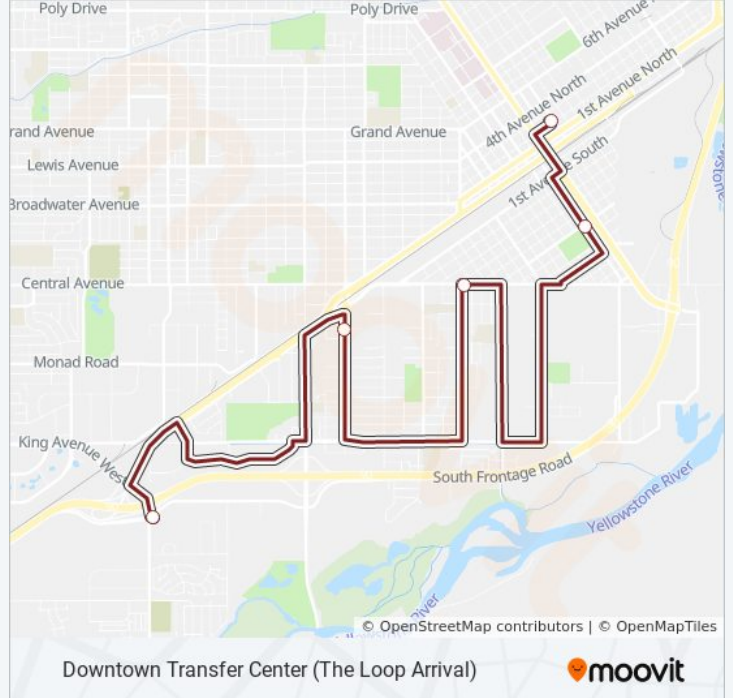

- Stewart Park Transfer Center
- Central Avenue And 24th Street West
- 304 South 24th Street West
- Monad Road And 24th Street West
- Monad Road And South 21st Street West
- South 20th Street West And Rosebud Drive
- South 20th Street West And Henesta Drive
- Old Laurel Road And Parkway Lane
- King Avenue East And South 12th Street West
- King Avenue East And Southgate Drive
- Calhoun Lane And King Avenue East
- Calhoun Lane And Phillip Street
- Calhoun Lane And Mitchell Avenue
- Calhoun Lane And Arden Avenue
- 6th Street West And Saint John's Avenue
- 6th Street West And Miles Avenue
- 6th Street West And Broadwater Avenue
- 5th Street West And Wyoming Avenue
- 5th Street West And Lewis Avenue
- Lewis Avenue And 3rd Street West

19 bus Info
Direction: Downtown Transfer Center- 220 North 25th Street
Stops: 26
Trip Duration: 29 min
Line Summary:

Lewis Avenue And 1st Street West

4th Avenue North And North 32nd Street

4th Avenue North And North 30th Street

4th Avenue North And North Broadway

North 23rd Street And 4th Avenue North

Downtown Transfer Center- 220 North 25th Street

Direction: Stewart Park Transfer Center

2 stops

[VIEW LINE SCHEDULE](#)

Yard

Stewart Park Transfer Center

Stops: 2

Trip Duration: 10 min

Line Summary:

[19 bus Line Map](#)

Direction: Stewart Park Transfer Center

27 stops

[VIEW LINE SCHEDULE](#)

Downtown Transfer Center- 220 North 25th Street