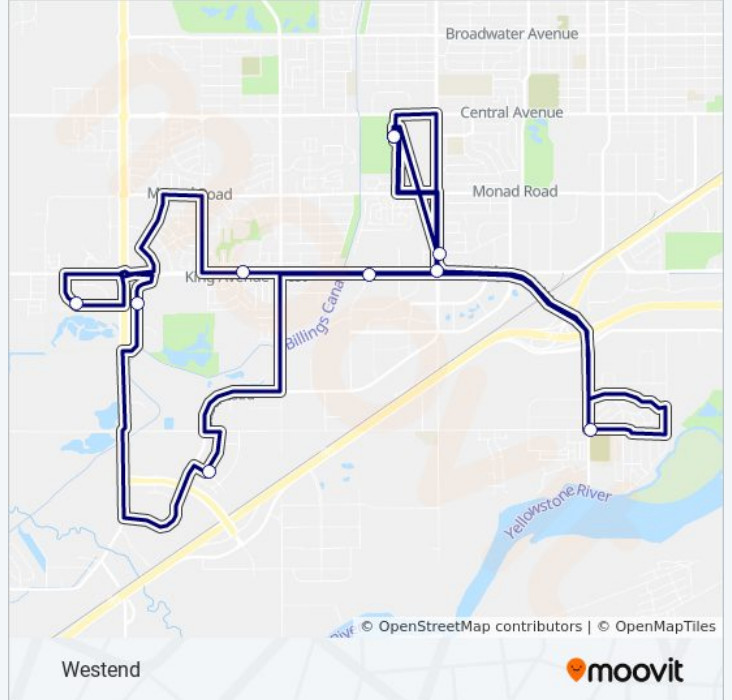

Use the Moovit App to find the closest 13 bus station near you and find out when is the next 13 bus arriving.

## Direction: King Avenue West And Saint Mary Way

15 stops

[VIEW LINE SCHEDULE](#)

- Stewart Park Transfer Center
- Central Avenue And 24th Street West
- 304 South 24th Street West
- 24th Street West And Monad Road
- South 24th Street West And Lampman Avenue
- 24th Street West at Fire Station
- S 24th Street West And King Avenue West
- King Avenue West And Rocky Mountain Bank
- King Avenue West And South 30th Street West
- King Avenue West And Fallow Lane
- King Avenue West And South 36th Street West
- King Avenue West And Decathlon Parkway
- Shiloh Crossing Boulevard at City Brew Coffee
- Mid-Shiloh Crossing Boulevard
- King Avenue West And Saint Mary Way

## 13 bus Time Schedule

King Avenue West And Saint Mary Way Route  
Timetable:

Sunday	Not Operational
Monday	5:45 AM - 7:45 PM
Tuesday	5:45 AM - 7:45 PM
Wednesday	5:45 AM - 7:45 PM
Thursday	5:45 AM - 7:45 PM
Friday	5:45 AM - 7:45 PM
Saturday	8:00 AM - 5:00 PM

## 13 bus Info

**Direction:** King Avenue West And Saint Mary Way

**Stops:** 15

**Trip Duration:** 15 min

**Line Summary:**

**Direction: Stewart Park Transfer Center**

2 stops

[VIEW LINE SCHEDULE](#)