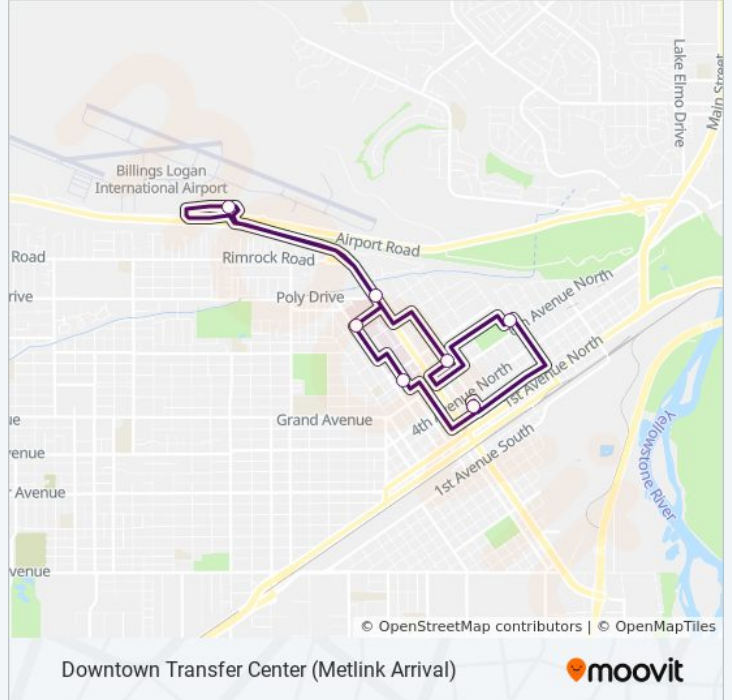

Downtown Transfer Center- 220 North 25th Street

**1 bus Info**

**Direction:** Downtown Transfer Center- 220 North 25th Street

**Stops:** 11

**Trip Duration:** 8 min

**Line Summary:**

 [1 bus Line Map](#)

**Direction: Poly Avenue And Ash Street**

12 stops

[VIEW LINE SCHEDULE](#)

Downtown Transfer Center- 220 North 25th Street

North 27th Street And 4th Avenue North

North 27th Street And 8th Avenue North

North 27th Street And 9th Avenue North

North 27th Street And 11th Avenue North

**1 bus Info**

**Direction:** Poly Avenue And Ash Street

**Stops:** 12

**Trip Duration:** 6 min

**Line Summary:**

### Direction: Yard

2 stops

[VIEW LINE SCHEDULE](#)

Downtown Transfer Center

Yard