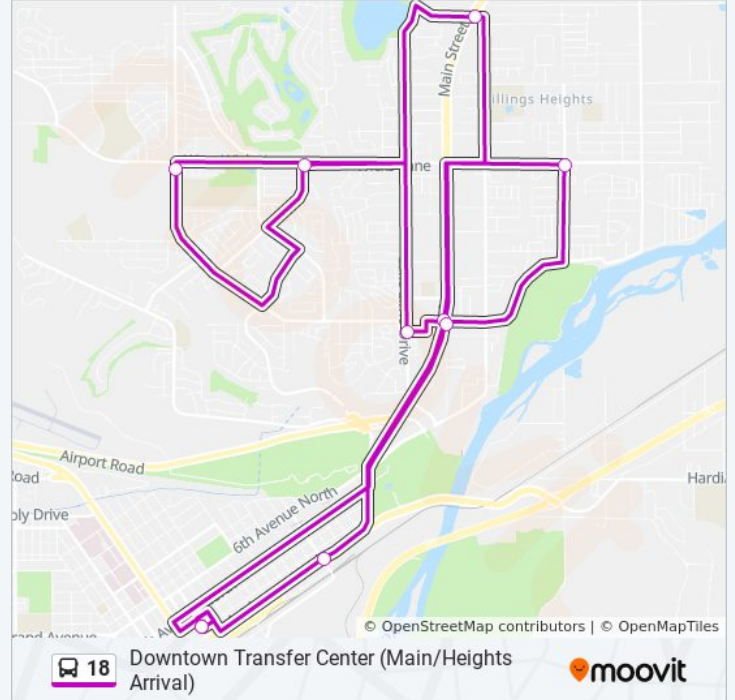

Use the Moovit App to find the closest 18 bus station near you and find out when is the next 18 bus arriving.

Direction: Bitterroot Drive And North Cherry Creek Loop
 18 stops
[VIEW LINE SCHEDULE](#)

18 bus Time Schedule
 Bitterroot Drive And North Cherry Creek Loop Route
 Timetable:

[18 bus Line Map](#)

- Lake Elmo Drive And Milton Road
- Lake Elmo Drive And Reda Lane
- Lake Elmo Drive And Sioux Lane
- Lake Elmo Drive And Wicks Lane
- Lake Elmo Drive And Jerrie Lane
- Lake Elmo Drive And Angel Lane
- Pemberton Lane And Jasmine Circle
- Pemberton Lane And Main Street
- Pemberton Lane And Bench Boulevard
- Bench Boulevard And Mossman Drive
- Bench Boulevard And Barrett Road
- Bench Boulevard And Wicks Lane
- Wicks Lane And Kiwanis Trail
- Wicks Lane And Hawthorne Lane
- Hawthorne Lane And Hemingway Avenue
- Hawthorne Lane And Yellowstone River Road
- Bitterroot Drive And Cherry Creek Loop
- Bitterroot Drive And North Cherry Creek Loop

Stops: 20

Trip Duration: 9 min

Line Summary:

Aronson Avenue And Governors Boulevard

Aronson Avenue And Mecca Drive

Caravan Avenue And Aronson Avenue

Bazaar Exchange And Governors Boulevard

Hilltop Road And Topaz Avenue

Hilltop Road And Agate Avenue

Montgomery And Hansen Lane

Lake Elmo Drive And Milton Road

18 bus time schedules and route maps are available in an offline PDF at moovitapp.com. Use the [Moovit App](#) to see live bus times, train schedule or subway schedule, and step-by-step directions for all public transit in Billings, MT.