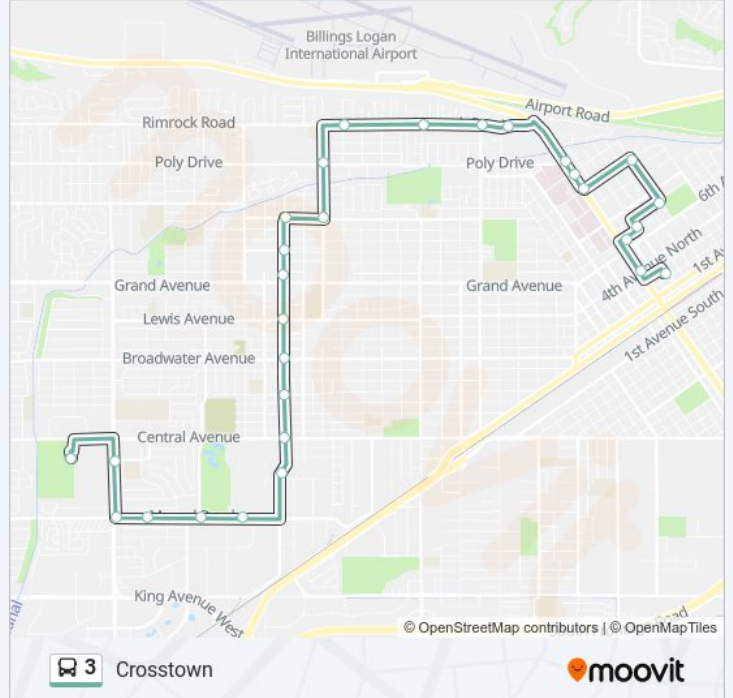

15th Street West And Lewis Avenue

15th Street West And Broadwater Avenue

15th Street West And Miles Avenue

15th Street West And Central Avenue

Regal Street And Industrial Avenue

Metroplex - 1705 Monad Road

Monad Road And South 19th Street West

Monad Road And Monterey Drive

Monad Road And 24th Street West

24th Street West And Eldorado Drive

Stewart Park Transfer Center

Direction: Stewart Park Transfer Center

2 stops

[VIEW LINE SCHEDULE](#)

Yard

Stewart Park Transfer Center

3 bus Time Schedule

Stewart Park Transfer Center Route Timetable:

Sunday	Not Operational
Monday	5:35 AM
Tuesday	5:35 AM
Wednesday	5:35 AM
Thursday	5:35 AM
Friday	5:35 AM
Saturday	7:55 AM

3 bus Info

Direction: Stewart Park Transfer Center

Stops: 2

Trip Duration: 5 min

Line Summary: