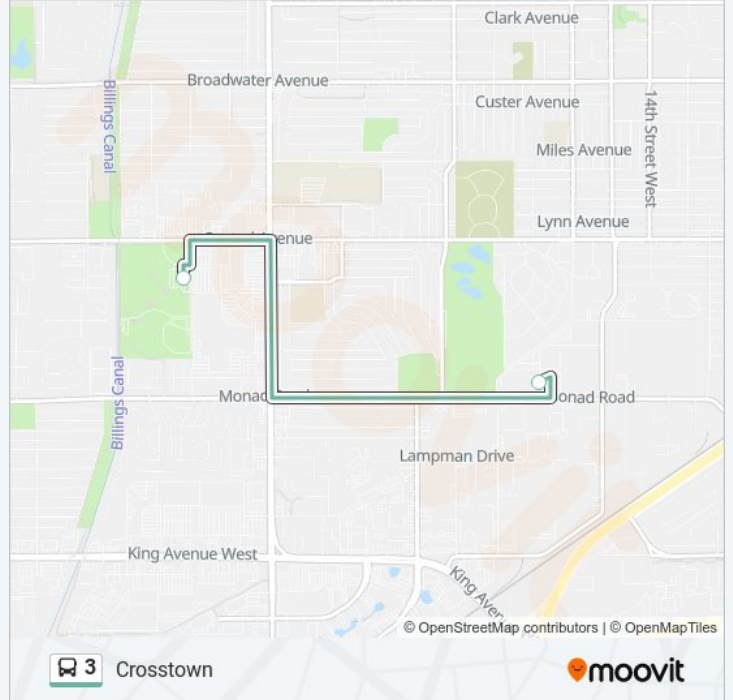

Direction: Downtown Transfer Center- 220 North 25th Street
 29 stops
[VIEW LINE SCHEDULE](#)

- Stewart Park Transfer Center
- Central Avenue And 24th Street West
- 304 South 24th Street West
- Monad Road And 24th Street West
- Monad Road And South 21st Street West
- Monad Road And South 19th Street West
- Monad Road And 17th Street West
- Regal Street And Industrial Avenue
- Regal Street And Concord Drive
- 15th Street West And Miles Avenue
- 15th Street West And Broadwater Avenue
- 15th Street West And Lewis Avenue
- Grand Avenue And 15th Street West
- 15th Street West And Avenue D
- 15th Street West And Parkhill Drive
- Parkhill Drive And 13th Street West
- 13th Street West And Poly Drive
- 13th Street West And Rimrock Road
- Rimrock Road And Michigan Street
- Rimrock Road And Highwood Drive

Direction: Stewart Park Transfer Center

29 stops

[VIEW LINE SCHEDULE](#)

Downtown Transfer Center- 220 North 25th Street

North 27th Street And 4th Avenue North

7th Avenue North And North 26th Street

North 25th Street And 7th Avenue North

3 bus Info

Direction: Stewart Park Transfer Center

Stops: 29

Trip Duration: 28 min

Line Summary:

15th Street West And Lewis Avenue

15th Street West And Broadwater Avenue

15th Street West And Miles Avenue

Sunday	Not Operational
Monday	5:35 AM
Tuesday	5:35 AM
Wednesday	5:35 AM
Thursday	5:35 AM
Friday	5:35 AM
Saturday	7:55 AM

3 bus Info

Direction: Stewart Park Transfer Center

Stops: 2

Trip Duration: 5 min

Line Summary: