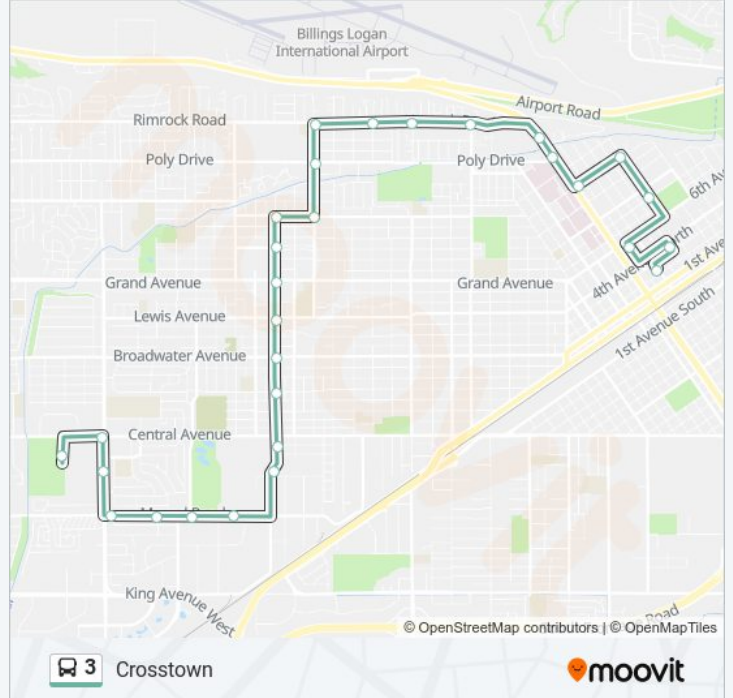

3 bus Info

Direction: Downtown Transfer Center- 220 North 25th Street
Stops: 29
Trip Duration: 25 min
Line Summary:

Rimrock Road And Virginia Lane

North 27th Street at Msu-Billings

North 27th Street And Poly Drive

11th Avenue North And North 27th Street

11th Avenue North And North 22nd Street

North 22nd Street And 8th Avenue North

North 26th Street And 6th Avenue North

North 23rd Street And 4th Avenue North

Downtown Transfer Center- 220 North 25th Street

Direction: Stewart Park Transfer Center

29 stops

[VIEW LINE SCHEDULE](#)

Downtown Transfer Center- 220 North 25th Street

North 27th Street And 4th Avenue North

7th Avenue North And North 26th Street

North 25th Street And 7th Avenue North

3 bus Info

Direction: Stewart Park Transfer Center

Stops: 29

Trip Duration: 28 min

Line Summary:

15th Street West And Lewis Avenue

15th Street West And Broadwater Avenue

15th Street West And Miles Avenue