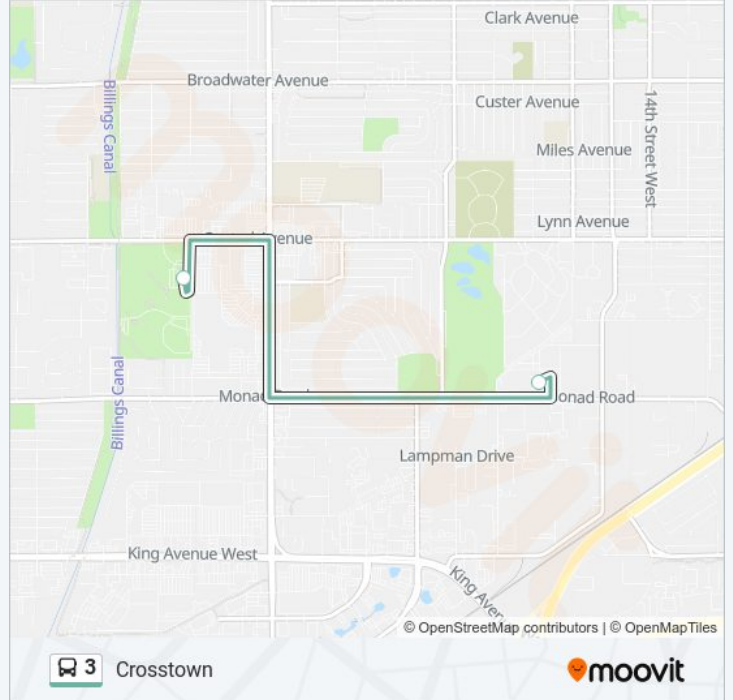

3 bus time schedules and route maps are available in an offline PDF at moovitapp.com. Use the [Moovit App](#) to see live bus times, train schedule or subway schedule, and step-by-step directions for all public transit in Billings, MT.

[About Moovit](#) • [MaaS Solutions](#) • [Supported Countries](#) • [Mooviter Community](#)

© 2024 Moovit - All Rights Reserved

Check Live Arrival Times