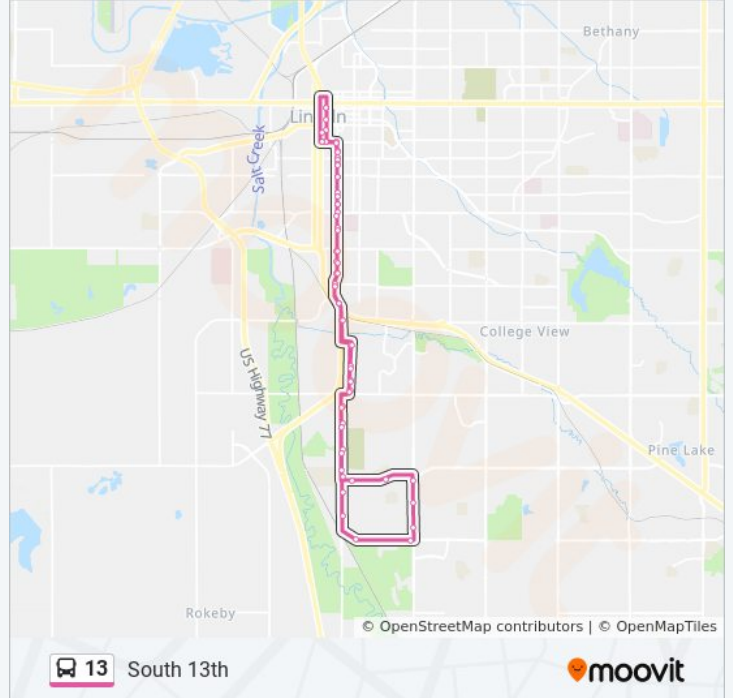

13 bus Info

Direction: South 13th

Stops: 62

Trip Duration: 55 min

Line Summary:

16th & Old Cheney Road (Northwest Side)

14th & Brookridge Circle (Southwest Side)

14th & Aberdeen Avenue (Northwest Side)

14th & Garret Lane (Northeast Side)

14th & Pine Lake Road (Northeast Side)

14th & Densmore Park Entrance (Northeast Side)

14th & Aberdeen Avenue (Northeast Side)

14th & Brookridge Circle (Southeast Side)

16th & Normandy Court (Southeast Side)

13th & Arapahoe Street (Northeast Side)

13th & Dakota Street (East Side)

13th & Van Dorn Street (Southeast Side)

13th & Stillwater Avenue (Southeast Side)

13th & South Street (Northeast Side)

13th & Peach Street (Southeast Side)

13th & Sumner Street (Southeast Side)

13th & A Street (Southeast Side)

13th & C Street (Northeast Side)

13th & D Street (Northeast Side)

13th & E Street (Northeast Side)

G & 13th Street (Northwest Side)

10th & G Street (Northeast Side)