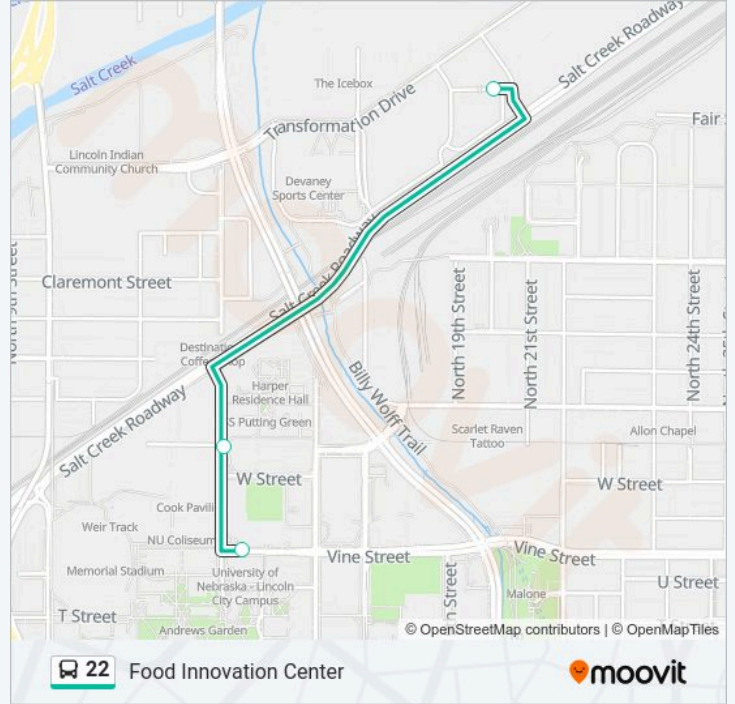

Use the Moovit App to find the closest 22 bus station near you and find out when is the next 22 bus arriving.

**Direction: Henzlik Hall**

6 stops

[VIEW LINE SCHEDULE](#)

Food Innovation Center, N

Bob Devaney Sports Center

**Stops:** 6

**Trip Duration:** 7 min

**Line Summary:**

**Direction: Food Innovation Center**

3 stops

[VIEW LINE SCHEDULE](#)

Vine Street & North 14th Street, NE

North 14th Street & Avery Avenue, Se

Food Innovation Center, N

**22 bus Time Schedule**

Food Innovation Center Route Timetable:

Monday	7:00 AM-5:45 PM
Tuesday	7:00 AM-5:45 PM
Wednesday	7:00 AM-5:45 PM
Thursday	7:00 AM-5:45 PM
Friday	7:00 AM-5:45 PM
Saturday	Not Operational
Sunday	Not Operational

**22 bus Info**

**Direction:** Food Innovation Center

**Stops:** 3

**Trip Duration:** 7 min

**Line Summary:**

22 bus time schedules and route maps are available in an offline PDF at [moovitapp.com](https://moovitapp.com). Use the Moovit App to see live bus times, train schedule or subway schedule, and step-by-step directions for all public transit in Lincoln, NE.