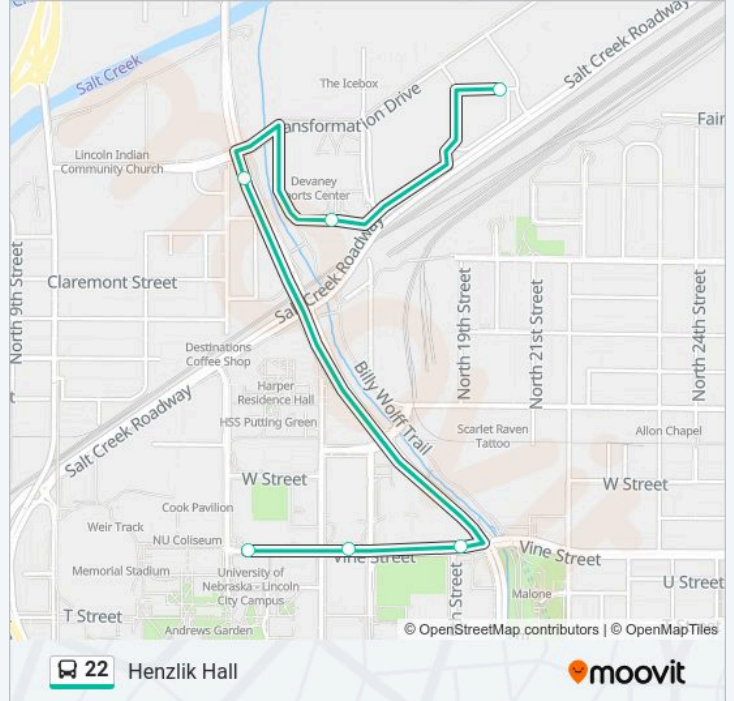

Use the Moovit App to find the closest 22 bus station near you and find out when is the next 22 bus arriving.

**Direction: Henzlik Hall**

6 stops

[VIEW LINE SCHEDULE](#)

Food Innovation Center, N

Bob Devaney Sports Center

North Antelope Valley Parkway & Military Road,  
SW

Vine Street & North Antelope Valley Parkway, NW

Vine Street & North 17th Street, NW

Vine Street & North 14th Street, NE

**22 bus Time Schedule**

Henzlik Hall Route Timetable:

Monday	7:07 AM-5:37 PM
Tuesday	7:07 AM-5:37 PM
Wednesday	7:07 AM-5:37 PM
Thursday	7:07 AM-5:37 PM
Friday	7:07 AM-5:37 PM
Saturday	Not Operational
Sunday	Not Operational

**22 bus Info**

**Direction:** Henzlik Hall

**Stops:** 6

**Trip Duration:** 7 min

**Line Summary:**

**Direction: Food Innovation Center**

3 stops

[VIEW LINE SCHEDULE](#)

Vine Street & North 14th Street, NE

North 14th Street & Avery Avenue, Se