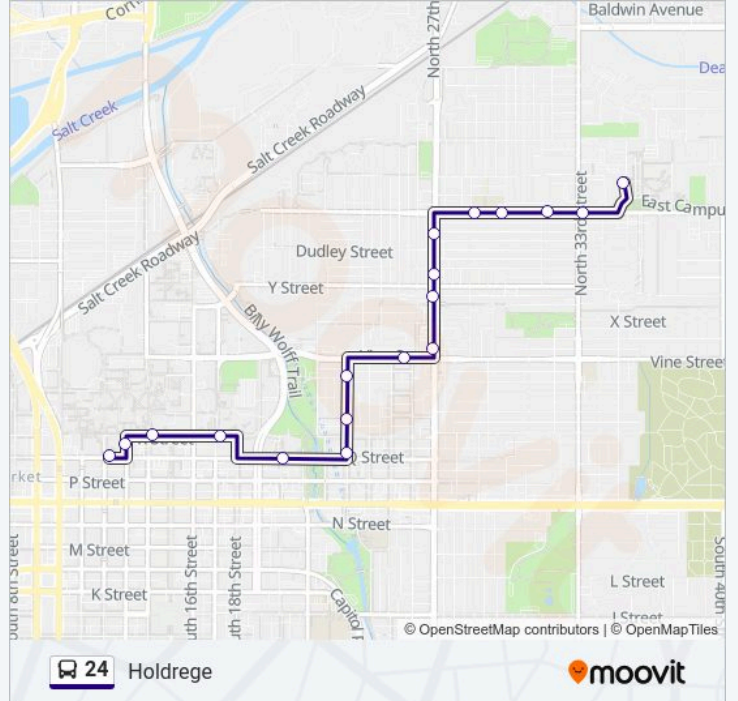

North 27th Street & Apple Street, SW

North 27th Street & Vine Street, NW

Vine Street & North 25th Street, NE

North 23rd Street & U Street, SW

North 23rd Street & S Street, SW

North 23rd Street & Q Street, NW

Q Street & North 20th Street, NE

R Street & North 17th Street, NE

R Street & North 14th Street Nebraska Union, N

North 13th Street & R Street, SW

Q Street & North 12th Street, NE

24 bus Time Schedule

12th & Q Street Route Timetable:

Stops: 18

Trip Duration: 13 min

Line Summary:

Direction: Burr-Fedde East Campus

24 stops

[VIEW LINE SCHEDULE](#)

- Q Street & North 12th Street, NE
- Stadium Drive & T Street, NE
- North 14th Street & Avery Avenue, NW
- Vine Street & North 14th Street, Se
- Vine Street & North 17th Street, SW
- Vine Street & North 19th Street, Se
- Vine Street & North 23rd Street, SW
- Vine Street & North 25th Street, SW
- North 27th Street & W Street, NE
- North 27th Street & Apple Street, Se
- North 27th Street & Orchard Street, Se
- North 27th Street & Starr Street, NE
- Holdrege Street & North 29th Street, Se
- Holdrege Street & North 30th Street, SW
- Holdrege Street & Grace Street, SW
- North 34th Street & Holdrege Street, SW
- East Campus Loop & East Campus Mall, S
- East Campus Loop & Dairy Store Drive, SW

24 bus Info

Direction: Burr-Fedde East Campus

Stops: 24

Trip Duration: 25 min

Line Summary:

East Campus Loop & North 39th Street, Se
East Campus Loop & Barkley Center, NE
East Campus Loop & Veterinary Sciences, NE
East Campus Loop & North 38th Street, NE
Animal Science Complex, W
North 35th Street & East Campus Loop South