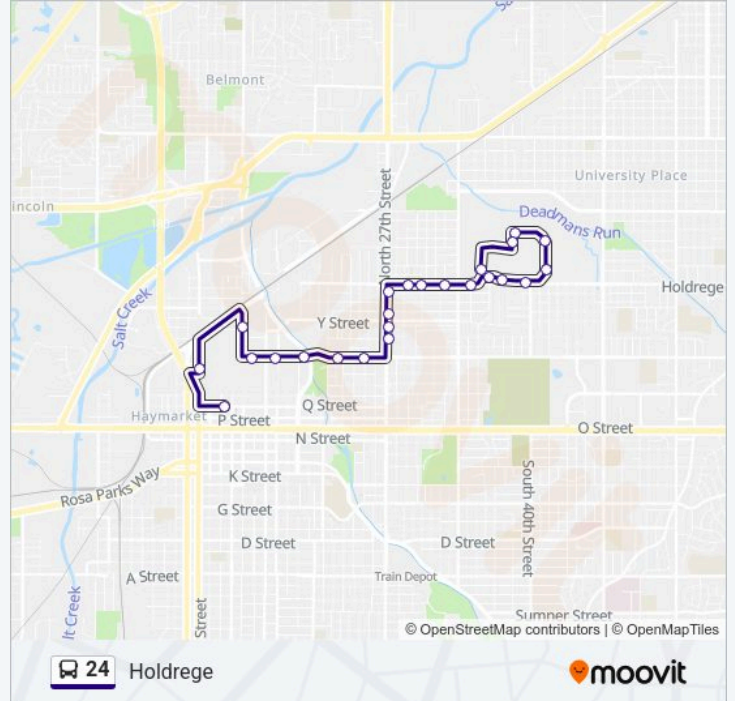

Use the Moovit App to find the closest 24 bus station near you and find out when is the next 24 bus arriving.

Direction: 12th & Q Street

18 stops

[VIEW LINE SCHEDULE](#)

North 35th Street & East Campus Loop South

North 27th Street & Apple Street, SW

North 27th Street & Vine Street, NW

Vine Street & North 25th Street, NE

North 23rd Street & U Street, SW

North 23rd Street & S Street, SW

North 23rd Street & Q Street, NW

Stops: 18

Trip Duration: 13 min

Line Summary:

Direction: Burr-Fedde East Campus

24 stops

[VIEW LINE SCHEDULE](#)

- Q Street & North 12th Street, NE
- Stadium Drive & T Street, NE
- North 14th Street & Avery Avenue, NW
- Vine Street & North 14th Street, Se
- Vine Street & North 17th Street, SW
- Vine Street & North 19th Street, Se
- Vine Street & North 23rd Street, SW
- Vine Street & North 25th Street, SW
- North 27th Street & W Street, NE
- North 27th Street & Apple Street, Se
- North 27th Street & Orchard Street, Se
- North 27th Street & Starr Street, NE
- Holdrege Street & North 29th Street, Se
- Holdrege Street & North 30th Street, SW
- Holdrege Street & Grace Street, SW
- North 34th Street & Holdrege Street, SW
- East Campus Loop & East Campus Mall, S
- East Campus Loop & Dairy Store Drive, SW

24 bus Info

Direction: Burr-Fedde East Campus

Stops: 24

Trip Duration: 25 min

Line Summary:

East Campus Loop & North 39th Street, Se
East Campus Loop & Barkley Center, NE
East Campus Loop & Veterinary Sciences, NE
East Campus Loop & North 38th Street, NE
Animal Science Complex, W
North 35th Street & East Campus Loop South