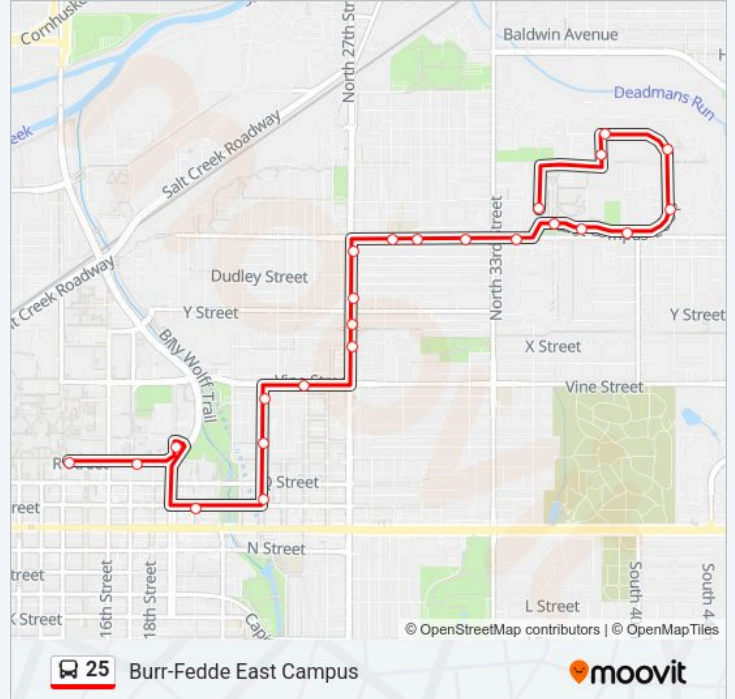

Holdrege Street & Grace Street, SW

North 34th Street & Holdrege Street, SW

East Campus Loop & East Campus Mall, S

East Campus Loop & Dairy Store Drive, SW

East Campus Loop & North 39th Street, Se

East Campus Loop & Barkley Center, NE

25 bus Info

Direction: Burr-Fedde East Campus

Stops: 24

Trip Duration: 20 min

Line Summary:

East Campus Loop & North 38th Street, NE

Animal Science Complex, W

North 35th Street & East Campus Loop South

### Direction: End Of Line

23 stops

[VIEW LINE SCHEDULE](#)

North 35th Street & East Campus Loop South

Holdrege Street & North 33rd Street, NE

Holdrege Street & Grace Street, NW

Holdrege Street & North 30th Street, NW

Holdrege Street & North 29th Street, NE

North 27th Street & Dudley Street, NW

North 27th Street & Orchard Street, SW

North 27th Street & Apple Street, SW

North 27th Street & Vine Street, NW

Vine Street & North 25th Street, NE