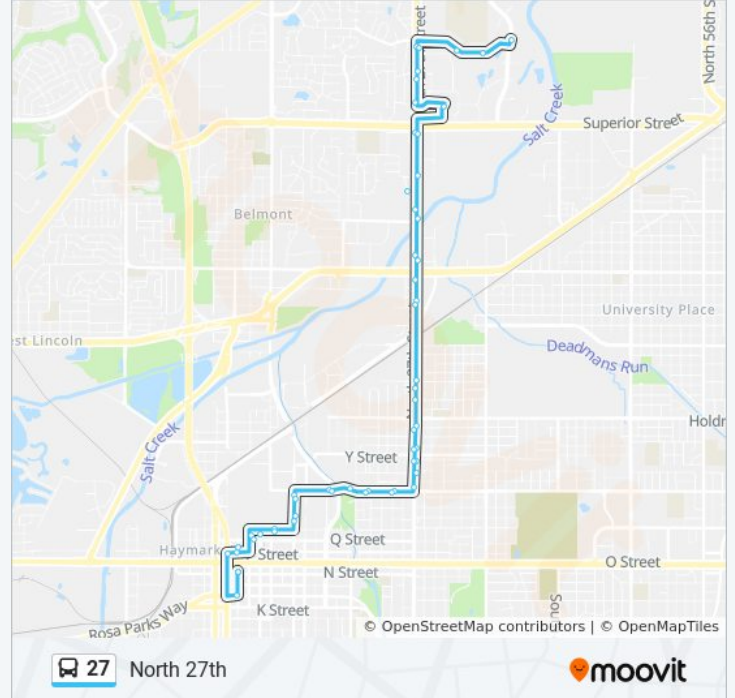

27th & Ticonderoga Drive (Northwest Side)

27th & Superior Street (Southwest Side)

Center For People In Need (Cpin)

27th & Fairfield Street (Northwest Side)

27th & Knox Street (Southwest Side)

27th & Cornhusker Highway (Southwest Side)

27th & Theresa Street (Northwest Side)

27th & Fair Street (Southwest Side)

27th & Potter Street (Northwest Side)

27th & Starr Street (Southwest Side)

27th & Orchard Street (Southwest Side)

27th & Apple Street (West Side)

27th & Vine Street (Northwest Side)

Vine & 25th Street (Northwest Side)

Vine & 23rd Street (Northwest Side)

Vine & 21st Street (Northeast Side)

Vine & Antelope Valley Parkway (Northwest Side)

16th & Vine Street (Southwest Side)

16th & S Street (Southwest Side)

Nebraska Union - R & 14th Street (Northeast Side)

Van Brunt Visitor Center - 13th & R Street (Southwest Side)

Q & 13th Street (Northwest Side)

11th & P Street (Northwest Side)