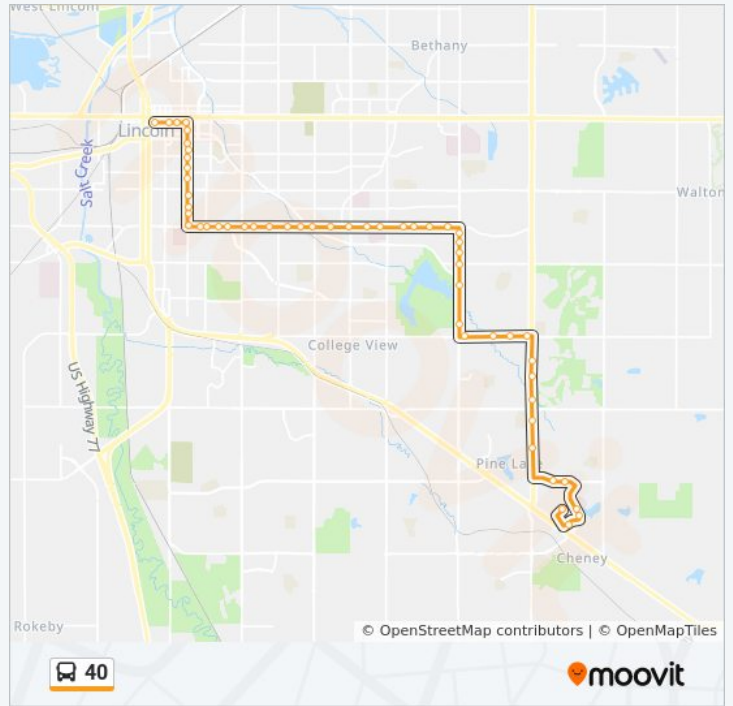

17th & J Street (Northeast Side)

17th & M Street (Southeast Side)

N & 17th Street (Northwest Side)

N & Centennial Mall (Northeast Side)

N & 14th Street (Northwest Side)

N & 11th Street

Direction:

53 stops

Pine Lake & 91st Street (Northwest Side)

Pine Lake & 88th Street (Northeast Side)

84th & Barkley Drive (Northeast Side)

84th & Cuthills Drive (Southeast Side)

84th & Wendell Way (Southeast Side)

40 bus Time Schedule

Route Timetable:

Sunday	Not Operational
Monday	6:00 AM
Tuesday	6:00 AM
Wednesday	6:00 AM
Thursday	6:00 AM
Friday	6:00 AM
Saturday	Not Operational

40 bus Info

Direction:

Stops: 53

Trip Duration: 35 min
Line Summary:

17th & Washington Street (Southeast Side)

17th & C Street (Southeast Side)

17th & E Street (Southeast Side)

17th & G Street (Southeast Side)

17th & H Street (Northeast Side)

17th & J Street (Northeast Side)