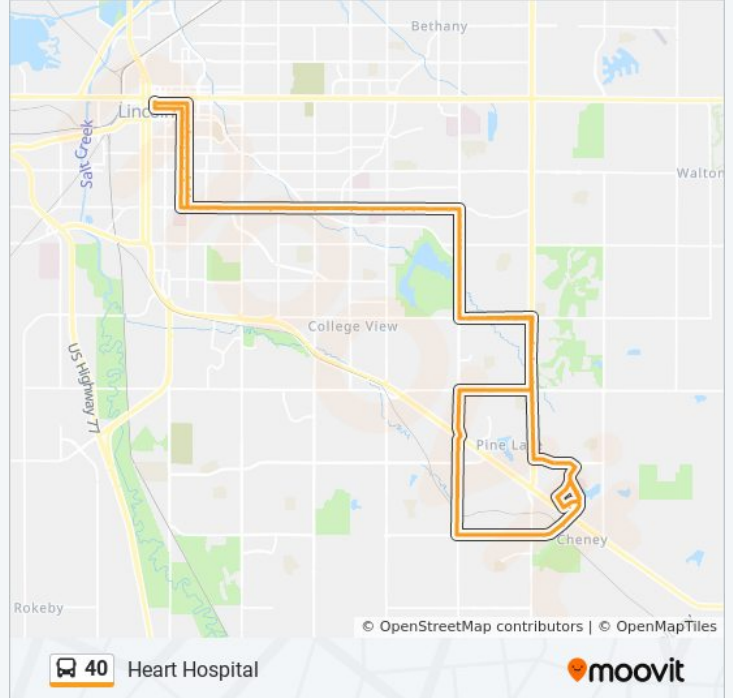

40 bus Info

Direction: Heart Hospital

Stops: 105

Trip Duration: 85 min

Line Summary:

South & 37th Street (Southwest Side)
South & 40th Street (Southwest Side)
South & 44th Street (Southwest Side)
South & 48th Street (Southwest Side)
South & 52nd Street (Southeast Side)
South & 55th Street (Southwest Side)
South & 59th Street (Southwest Side)
South & 61st Street (Southwest Side)
South & Winding Way (Southwest Side)
South & Brandt Street (Southeast Side)
70th & South Street (Southwest Side)
70th & Old Post Road (Southwest Side)
70th & Sterling Place (Southwest Side)
70th & Van Dorn Street (Southwest Side)
70th & Holmes Park Road (Northwest Side)
70th & Pioneer Woods Drive (Northwest Side)
Pioneers & 70th Street (Southeast Side)
Pioneers & Lucile Drive (Southeast Side)
Pioneers & 80th Street (Southeast Side)
Pioneers & 84th Street (Southwest Side)
84th & Mandarin Circle (Southwest Side)
84th & Augusta Drive (Northwest Side)
84th & Wendell Way (Southwest Side)
Old Cheney & 77th Street (Northwest Side)
70th & Stevens Ridge Road (Northwest Side)
70th & Berean Church Entrance (Southwest Side)
70th & Home Depot Entrance (West Side)
Moore Middle School - Yankee Hill & Yankee Woods Drive (Southwest Side)
Yankee Hill & 91st Street (Southwest Side)
91st & Andermatt Drive (Northeast Side)
Heart Hospital - 91st & Heritage Lakes Drive (Southeast Side)
Walmart - 89th & Heritage Lakes Drive

Andermatt & 91st Street (College Of Hair Design)

91st & Andermatt Drive (Northeast Side)

Heart Hospital - 91st & Heritage Lakes Drive
(Southeast Side)

Pine Lake & 91st Street (Northwest Side)

Pine Lake & 88th Street (Northeast Side)