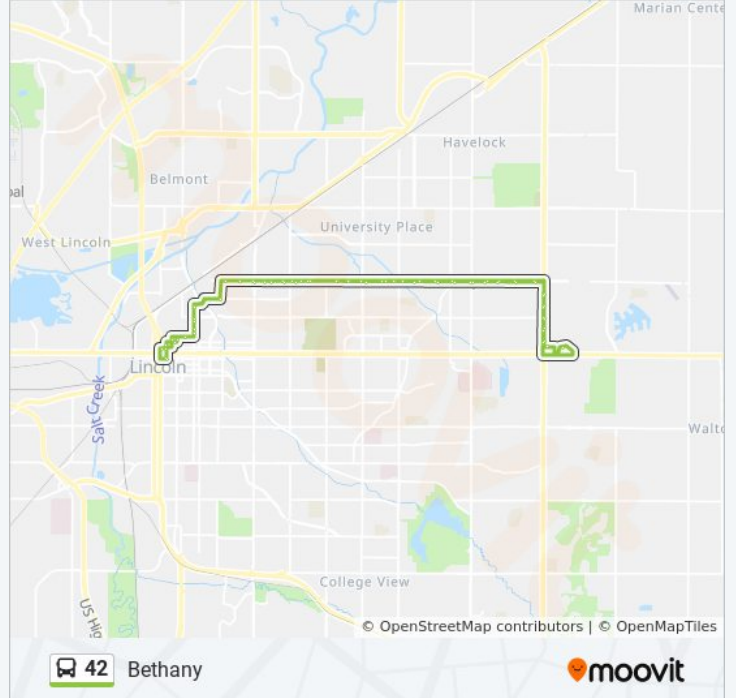

42 bus Info

Direction: Bethany

Stops: 75

Trip Duration: 70 min

Line Summary:

Holdrege & 55th Street (Southwest Side)
Holdrege & 56th Street (Southeast Side)
Holdrege & 59th Street (Southwest Side)
Holdrege & 63rd Street (Southeast Side)
Holdrege & 67th Street (Southwest Side)
Holdrege & 70th Street (Southwest Side)
Holdrege & 73rd Street (Southwest Side)
Holdrege & Urbana Lane (Southwest Side)
Holdrege & 79th Street (Southwest Side)
Holdrege & Northwoods Drive (Southeast Side)
84th & Northwoods Drive (Southwest Side)
84th & Elizabeth Drive (Southwest Side)
84th & Vine Street (Northwest Side)
84th & Sunridge Road (Southwest Side)
84th & Blue Sky Drive (Southwest Side)
Southeast Community College
College Park & 84th Street (Northeast Side)
84th & Blue Sky Drive (Southeast Side)
84th & Sunridge Road (Northeast Side)
84th & Vine Street (Southeast Side)
84th & Larson Boulevard (Northeast Side)
84th & Eagle Crest Road (Southeast Side)
Holdrege & Northwoods Drive (Northeast Side)
Holdrege & 79th Street (Northwest Side)
Holdrege & Urbana Lane (Northeast Side)
Holdrege & 73rd Street (Northeast Side)
Holdrege & 70th Street (Northeast Side)
Holdrege & Cotner Boulevard (Northeast Side)
Holdrege & 63rd Street (Northwest Side)
Holdrege & 60th Street (Northeast Side)
Holdrege & 56th Street (Northeast Side)
Holdrege & David Drive (Northeast Side)
Holdrege & 52nd Street (Northwest Side)