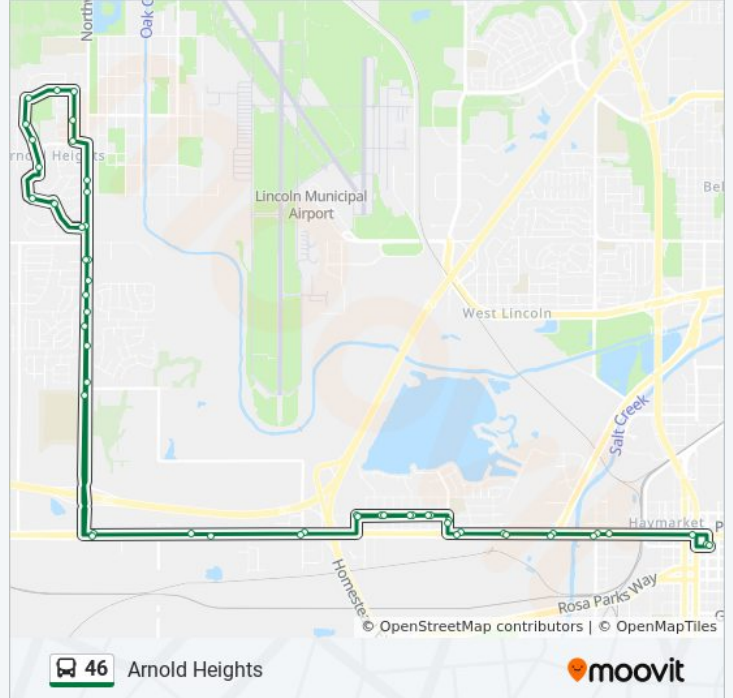

W Craw & W Hughes Street (Southeast Side)

W Hughes & W Michael Street (Northeast Side)

NW 54th & W Luke Street (Southeast Side)

NW 54th & Castle Circle (East Side)

NW 54th & W Vale Street (East Side)

W Superior & NW 54th Street (Southeast Side)

W Superior & NW 51st Street (Southwest Side)

NW 50th & W Superior Street (Southwest Side)

NW 50th & W Metzger Street (Northwest Side)

NW 50th & W Knight Drive (Northwest Side)

NW 48th & Benton Street (Southwest Side)

NW 48th & W Mathis Street (Northwest Side)

NW 48th & W Craw Street (Northwest Side)

NW 48th & W Madison Avenue (Northwest Side)

NW 48th & W Huntington Avenue (Southwest Side)

NW 48th & W Thatcher Lane (Southwest Side)

NW 48th & W Holdrege Street (Southwest Side)

W O & SW 48th Street (Southeast Side)

W O & SW 40th Street (Southeast Side)

W O & SW 27th Street (Southwest Side)

NW 22nd & W Q Street (Southeast Side)

W Q & NW 19th Street (South Side)

W Q & NW 16th Street (Southwest Side)

W Q & NW 14th Street (Southwest Side)

Capitol Beach & W P Street (Northwest Side)

W O & Capitol Beach Boulevard (Southeast Side)

W O & NW Roundhouse Drive (Southeast Side)

W O & Sun Valley Boulevard (Southwest Side)

W O & 1st Street (Southwest Side)

Gold's - 11th Street