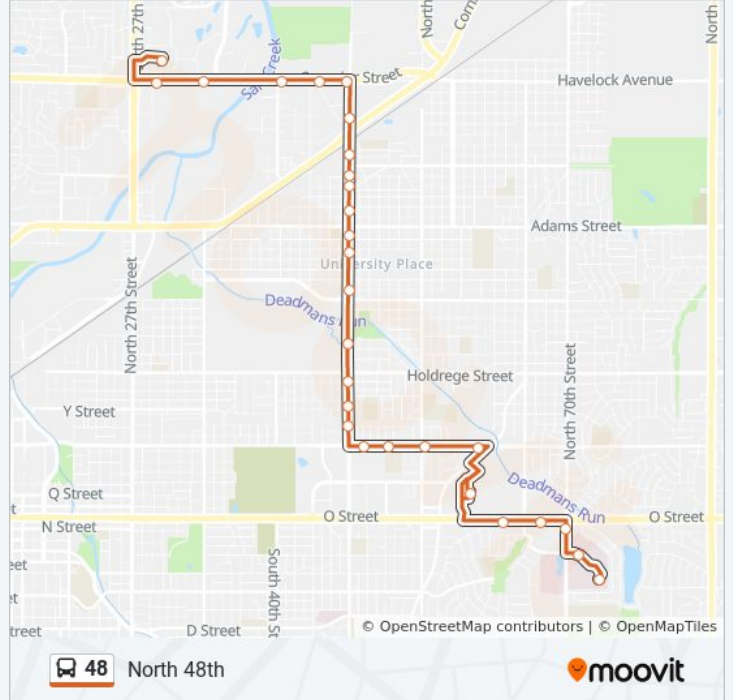

48 bus Info

Direction: North 48th

Stops: 28

Trip Duration: 27 min

Line Summary:

Gateway Mall

O & 63rd Street (Southeast Side)

O & 68th Street (Southwest Side)

70th & O Street (Southwest Side)

L & Victory Park Drive (Southwest Side)

Veterans Hospital

Direction: North 48th

29 stops

[VIEW LINE SCHEDULE](#)

Veterans Hospital

L & Victory Park Drive (Northwest Side)

St Elizabeth Hospital

Wedgewood & L Street (Southeast Side)

70th & L Street (Northeast Side)

O & 68th Street (Northwest Side)

O & 63rd Street (Northwest Side)

Gateway Mall

Vine & Cotner Boulevard (Northwest Side)

Vine & 56th Street (Northwest Side)

Vine & El Avado Avenue (Northwest Side)

Vine & Hollywood Avenue (Northeast Side)

48th & Wilshire Boulevard (Southeast Side)

48th & Orchard Street (Southeast Side)

48th & Holdrege Street (Northeast Side)