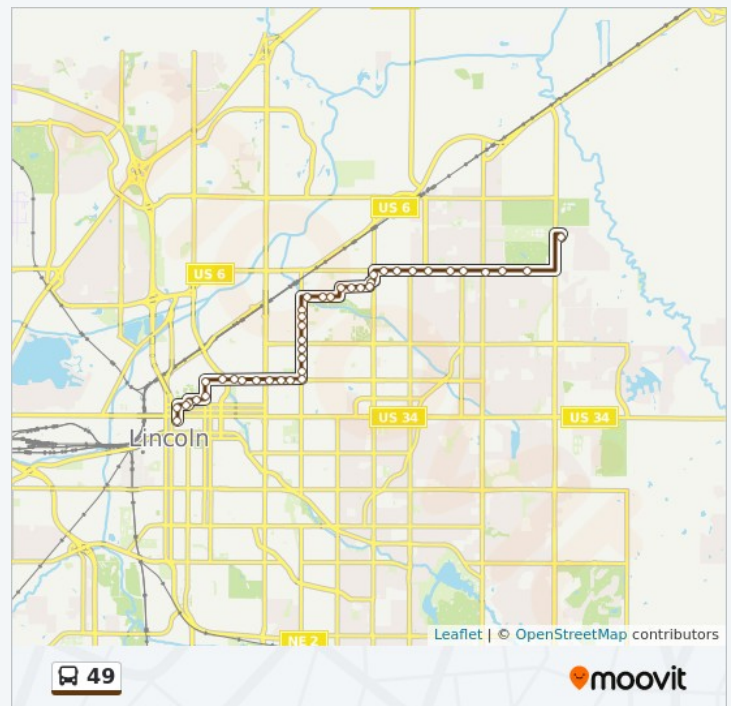

33rd & Vine Street (Northwest Side)

Vine & 31st Street (Northeast Side)

Vine & 30th Street (Northeast Side)

Vine & 27th Street (Northeast Side)

Vine & 25th Street (Northwest Side)

Vine & 23rd Street (Northwest Side)

Tuesday	6:01 AM
Wednesday	6:01 AM
Thursday	6:01 AM
Friday	6:01 AM
Saturday	Not Operational

**49 bus Info**

**Direction:**

**Stops: 42**

**Trip Duration: 34 min**

**Line Summary:**

Vine & 21st Street (Northeast Side)

Vine & Antelope Valley Parkway (Northwest Side)

16th & Vine Street (Southwest Side)

16th & S Street (Southwest Side)

Nebraska Union - R & 14th Street (Northeast Side)

Van Brunt Visitor Center - 13th & R Street (Southwest Side)

Q & 13th Street (Northwest Side)

11th & P Street (Northwest Side)

Gold's - 11th Street

49 bus time schedules and route maps are available in an offline PDF at [moovitapp.com](https://moovitapp.com). Use the [Moovit App](#) to see live bus times, train schedule or subway schedule, and step-by-step directions for all public transit in Lincoln, NE.