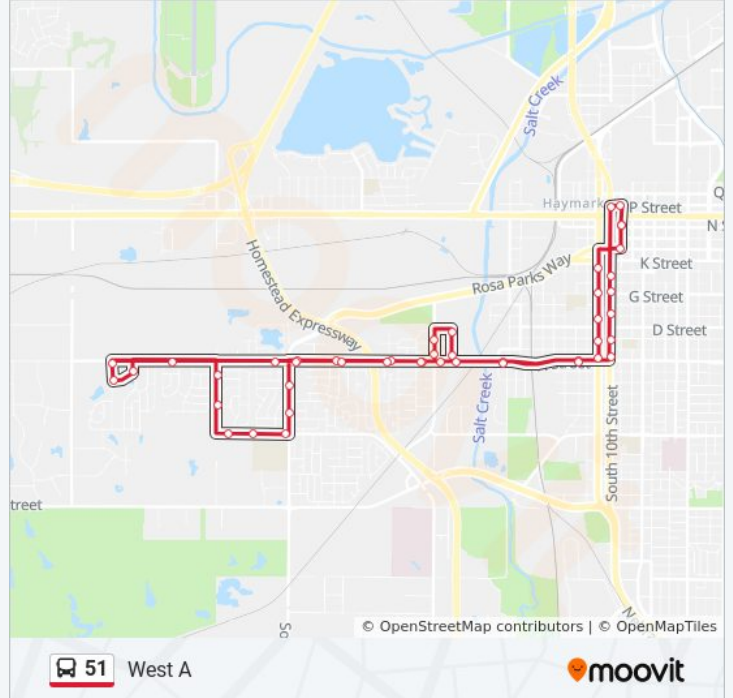

**51 bus Info**

**Direction:** West A

**Stops:** 45

**Trip Duration:** 55 min

**Line Summary:**

W South & SW 23rd Street (Northwest Side)

W South & SW 27th Street (Northeast Side)

SW 27th & W Peach Street (Northeast Side)

SW 27th & W Garfield Street (Northeast Side)

Timber Ridge & Timber Ridge Circle (Southwest Side)

W Garfield & SW 36th Street (Northeast Side)

SW 36th & W A Street (Southeast Side)

W A & SW 30th Street (Southwest Side)

W A & SW 6th Street (Southeast Side)

W A & SW 1st Street (Southeast Side)

A & 7th Street (Southwest Side)

10th & A Street (Northeast Side)

10th & C Street (Southeast Side)

10th & E Street (Northeast Side)

10th & G Street (Northeast Side)

10th & Lincoln Mall (Southeast Side)

10th & P Street (Southeast Side)

P & 11th Street (Southwest Side)

Gold's - 11th Street

51 bus time schedules and route maps are available in an offline PDF at [moovitapp.com](https://moovitapp.com). Use the [Moovit App](#) to see live bus times, train schedule or subway schedule, and step-by-step directions for all public transit in Lincoln, NE.