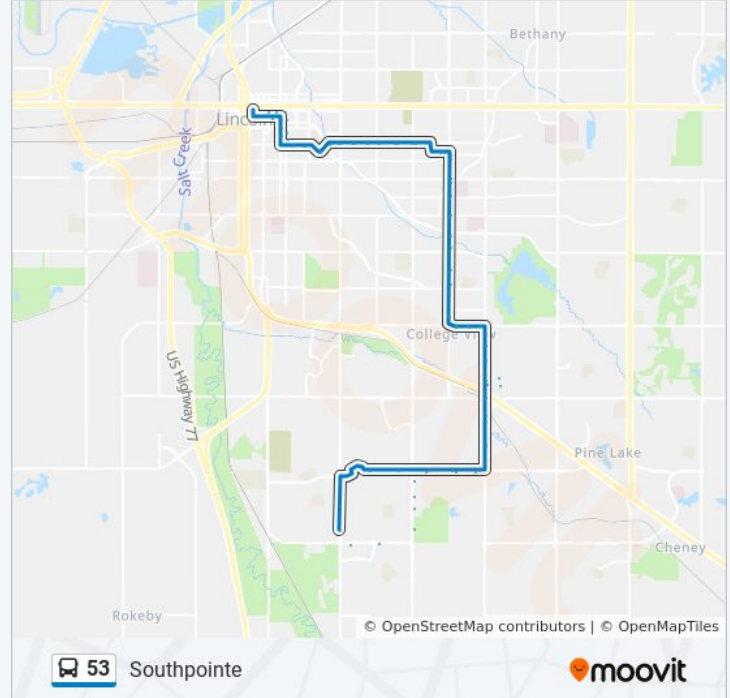

Southpointe

27th & Pine Lake Road (Southwest Side)

27th & Tamarin Ridge Road (Southwest Side)

Walmart - 27th & Jamie Lane

Yankee Hill & 27th Street (Southeast Side)

Yankee Hill & 33rd Street (Southeast Side)

40th & Grainger Parkway (Southeast Side)

40th & San Mateo Lane (Northeast Side)

40th & Santa Rosa Lane (Northeast Side)

40th & Eagle Ridge Road (Northeast Side)

Pine Lake & 42nd Street (Southeast Side)

Pine Lake & Beaver Creek Lane (Southeast Side)

Pine Lake & Stephanie Lane (Southwest Side)

56th & Shadow Pines Drive (Northeast Side)

56th & Waltz Road (Northeast Side)

56th & Highway 2 (Southeast Side)

56th & Shady Creek Court (Southeast Side)

Edgewood - Super Saver

Edgewood - Target

56th & Elkcrest Drive (Southeast Side)

56th & La Salle Street (Southeast Side)

Pioneers & 56th Street (Northwest Side)

Pioneers & 52nd Street (Northeast Side)

Pioneers & 49th Street (Northeast Side)