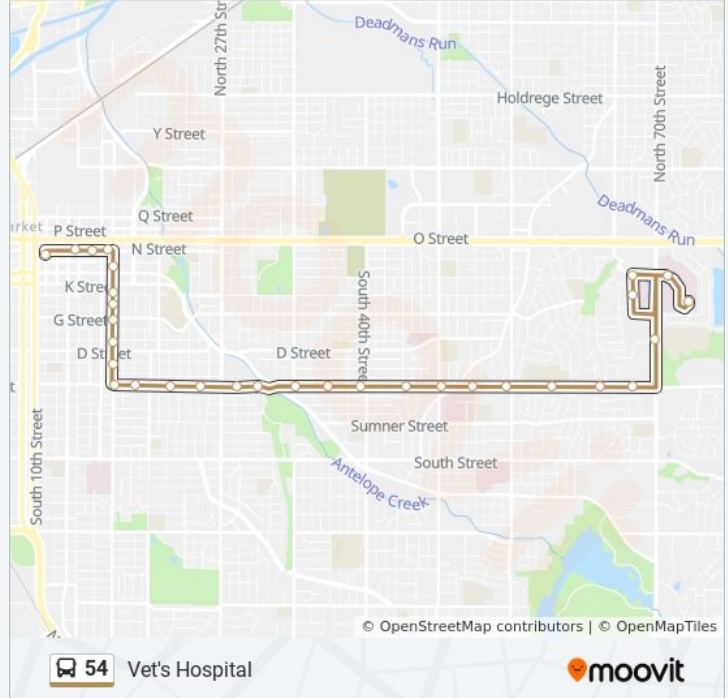

Direction: Vet's Hospital

31 stops

[VIEW LINE SCHEDULE](#)

- Veterans Hospital
- L & Victory Park Drive (Northwest Side)
- St Elizabeth Hospital
- Wedgewood & L Street (Southeast Side)
- 70th & Teton Drive (Northwest Side)
- A & Gramercy Road (Northeast Side)
- A & Twin Ridge Road (Northeast Side)
- A & 58th Street (Northeast Side)
- A & 56th Street (Northwest Side)
- A & Fall Creek Road (Northwest Side)
- A & 48th Street (Northeast Side)
- A & 44th Street (Northeast Side)
- A & 40th Street (Northwest Side)
- A & 37th Street (Northwest Side)
- A & 33rd Street (Northeast Side)
- A & Memorial Drive (Northwest Side)
- A & 28th Street (Northeast Side)
- A & 25th Street (Northeast Side)
- A & 22nd Street (Northeast Side)
- A & 19th Street (Northeast Side)
- A & 17th Street (Northeast Side)
- 17th & C Street (Southeast Side)

54 bus Info

Direction: Vet's Hospital

Stops: 31

Trip Duration: 28 min

Line Summary:

17th & E Street (Southeast Side)
 17th & G Street (Southeast Side)
 17th & H Street (Northeast Side)
 17th & J Street (Northeast Side)
 17th & M Street (Southeast Side)
 N & 17th Street (Northwest Side)
 N & Centennial Mall (Northeast Side)
 N & 14th Street (Northwest Side)
 11th & N Street

Direction: Vet's Hospital

29 stops

[VIEW LINE SCHEDULE](#)

11th & N Street
 State Office Building - M & 14th Street (Southeast Side)
 16th & M Street (Southwest Side)
 16th & K Street (Northwest Side)
 16th & J Street (Southwest Side)
 16th & G Street (Northwest Side)
 16th & E Street (Northwest Side)
 16th & C Street (Northwest Side)
 16th & B Street (Southwest Side)
 A & 18th Street (Southwest Side)
 A & 19th Street (Southwest Side)
 A & 22nd Street (Southwest Side)
 A & 25th Street (Southwest Side)
 A & 28th Street (Southwest Side)
 A & Memorial Drive (Southwest Side)
 A & 33rd Street (Southeast Side)
 A & 37th Street (Southwest Side)
 A & 40th Street (Southwest Side)