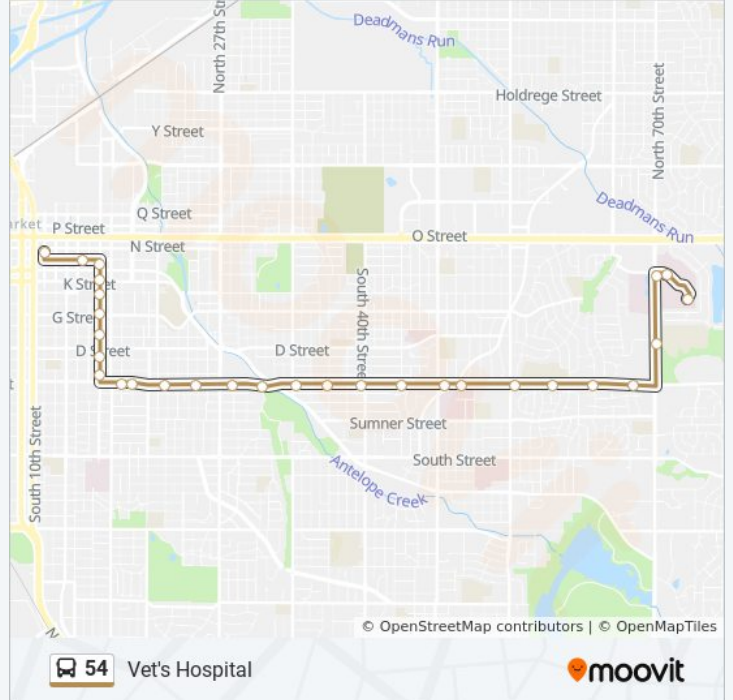

Direction: Vet's Hospital

31 stops

[VIEW LINE SCHEDULE](#)

- Veterans Hospital
- L & Victory Park Drive (Northwest Side)
- St Elizabeth Hospital
- Wedgewood & L Street (Southeast Side)
- 70th & Teton Drive (Northwest Side)
- A & Gramercy Road (Northeast Side)
- A & Twin Ridge Road (Northeast Side)
- A & 58th Street (Northeast Side)
- A & 56th Street (Northwest Side)
- A & Fall Creek Road (Northwest Side)
- A & 48th Street (Northeast Side)
- A & 44th Street (Northeast Side)
- A & 40th Street (Northwest Side)
- A & 37th Street (Northwest Side)
- A & 33rd Street (Northeast Side)
- A & Memorial Drive (Northwest Side)
- A & 28th Street (Northeast Side)
- A & 25th Street (Northeast Side)
- A & 22nd Street (Northeast Side)
- A & 19th Street (Northeast Side)
- A & 17th Street (Northeast Side)
- 17th & C Street (Southeast Side)

54 bus Info

Direction: Vet's Hospital

Stops: 31

Trip Duration: 28 min

Line Summary:

17th & E Street (Southeast Side)
 17th & G Street (Southeast Side)
 17th & H Street (Northeast Side)
 17th & J Street (Northeast Side)
 17th & M Street (Southeast Side)
 N & 17th Street (Northwest Side)
 N & Centennial Mall (Northeast Side)
 N & 14th Street (Northwest Side)
 11th & N Street

54 bus Info

Direction: Vet's Hospital

Stops: 29

Trip Duration: 22 min

Line Summary:

A & 44th Street (Southwest Side)
 A & 48th Street (Southeast Side)
 A & 50th Street (Southeast Side)
 A & 56th Street (Southeast Side)
 A & 58th Street (Southeast Side)
 A & Twin Ridge Road (Southwest Side)
 A & Kingston Road (Southwest Side)
 70th & Teton Drive (Southeast Side)
 70th & L Street (Southeast Side)
 L & Victory Park Drive (Southwest Side)
 Veterans Hospital